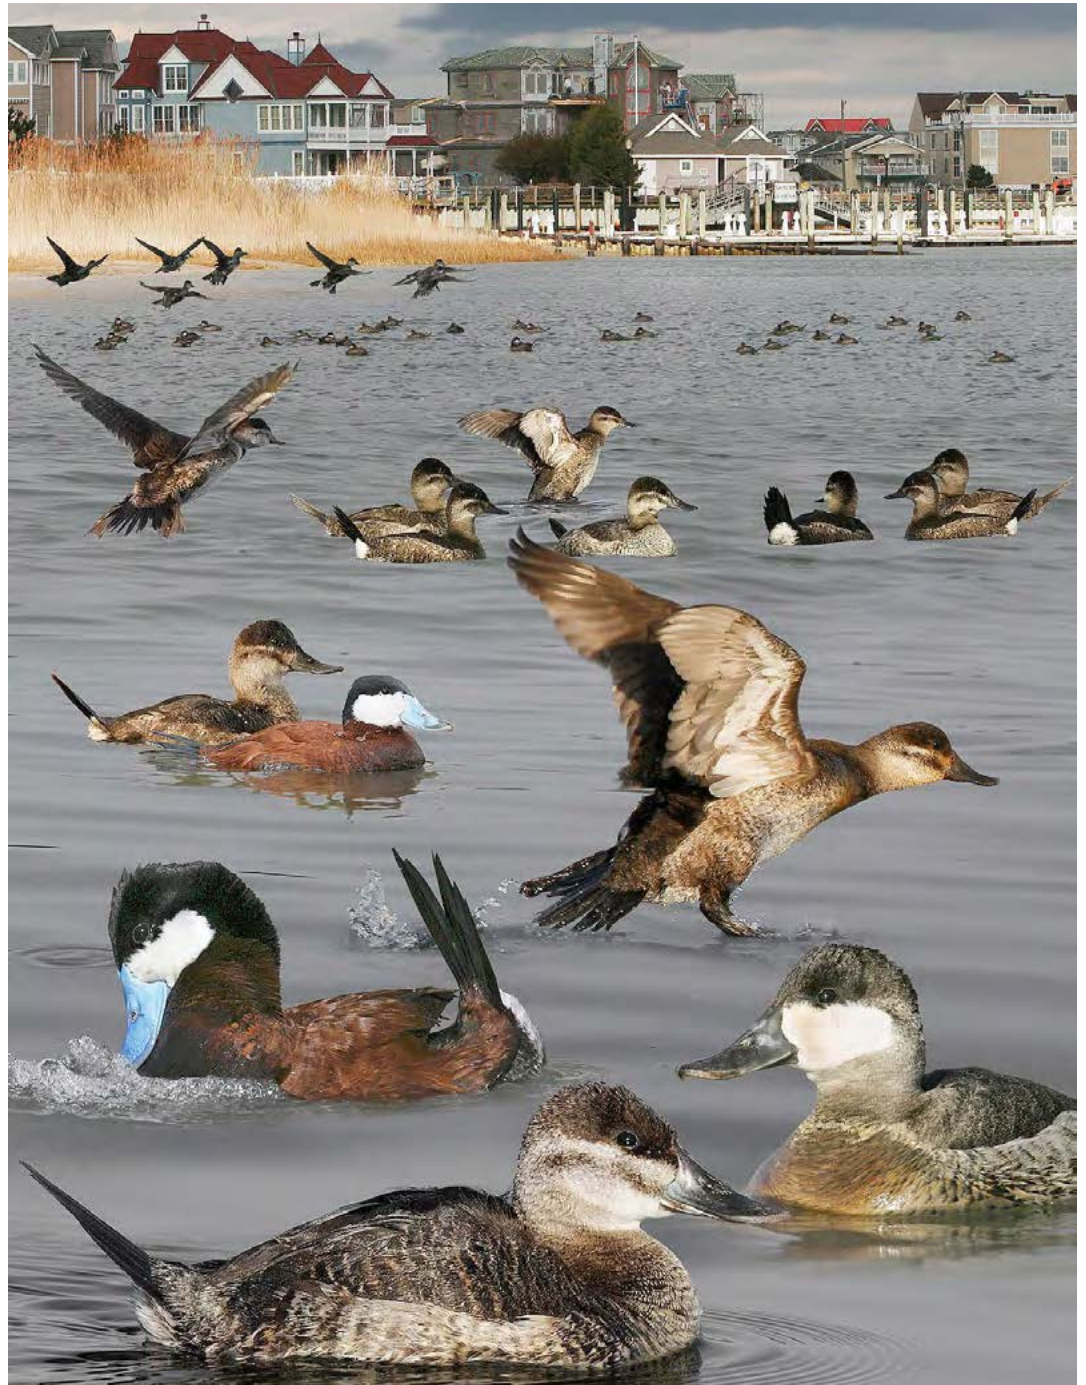

Michigan Waterfowl Legacy - www.mi.gov/mwl

Find A Place To Hunt - www.mi.gov/mihunt

Image Credit: Richard Crossley - www.crossleybooks.com

Ruddy Duck

Pictured Right: Male and female Ruddy Duck with varying plumage, distance and behavior (flying, etc.).

Michigan Waterfowl Legacy - www.mi.gov/mwl

Find A Place To Hunt - www.mi.gov/mihunt

Image Credit: Richard Crossley - www.crossleybooks.com

Snow/Blue Goose

Pictured Right: Male and female Snow Geese with varying plumage, distance and behavior (flying, etc.).