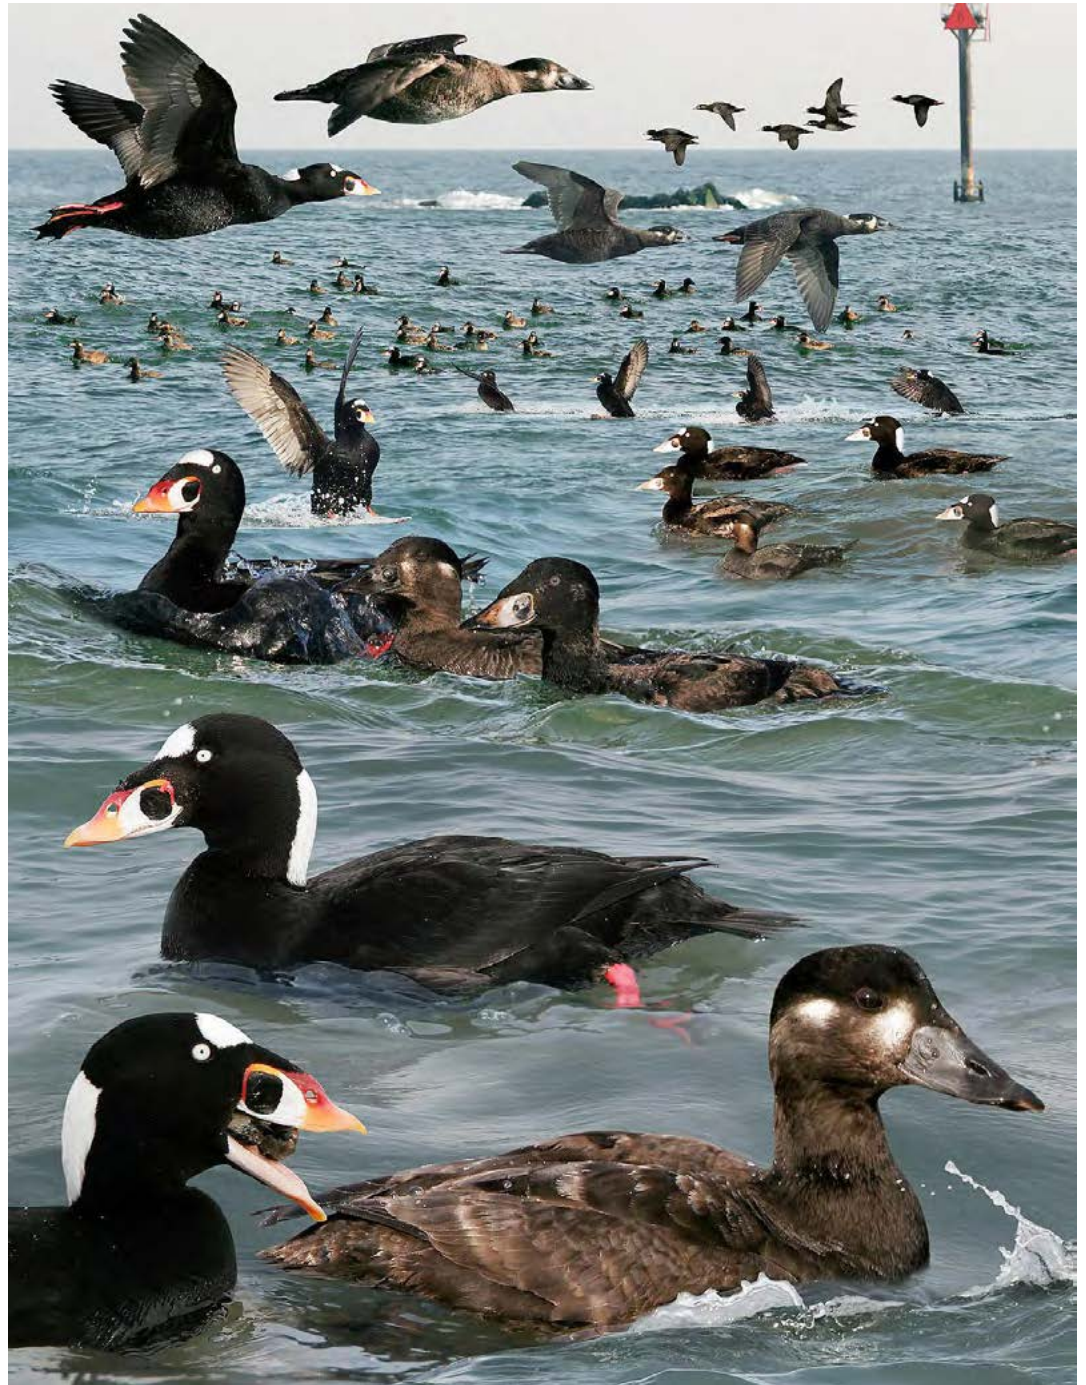

Michigan Waterfowl Legacy - www.mi.gov/mwl

Find A Place To Hunt - www.mi.gov/mihunt

Image Credit: Richard Crossley - www.crossleybooks.com

Surf Scoter

Pictured Right: Male and female Surf Scoter with varying plumage, distance and behavior (flying, etc.).

Michigan Waterfowl Legacy - www.mi.gov/mwl

Find A Place To Hunt - www.mi.gov/mihunt

Image Credit: Richard Crossley - www.crossleybooks.com

Virginia Rail

Pictured Right: Male and female Virginia Rails with varying plumage, distance and behavior (flying, etc.).