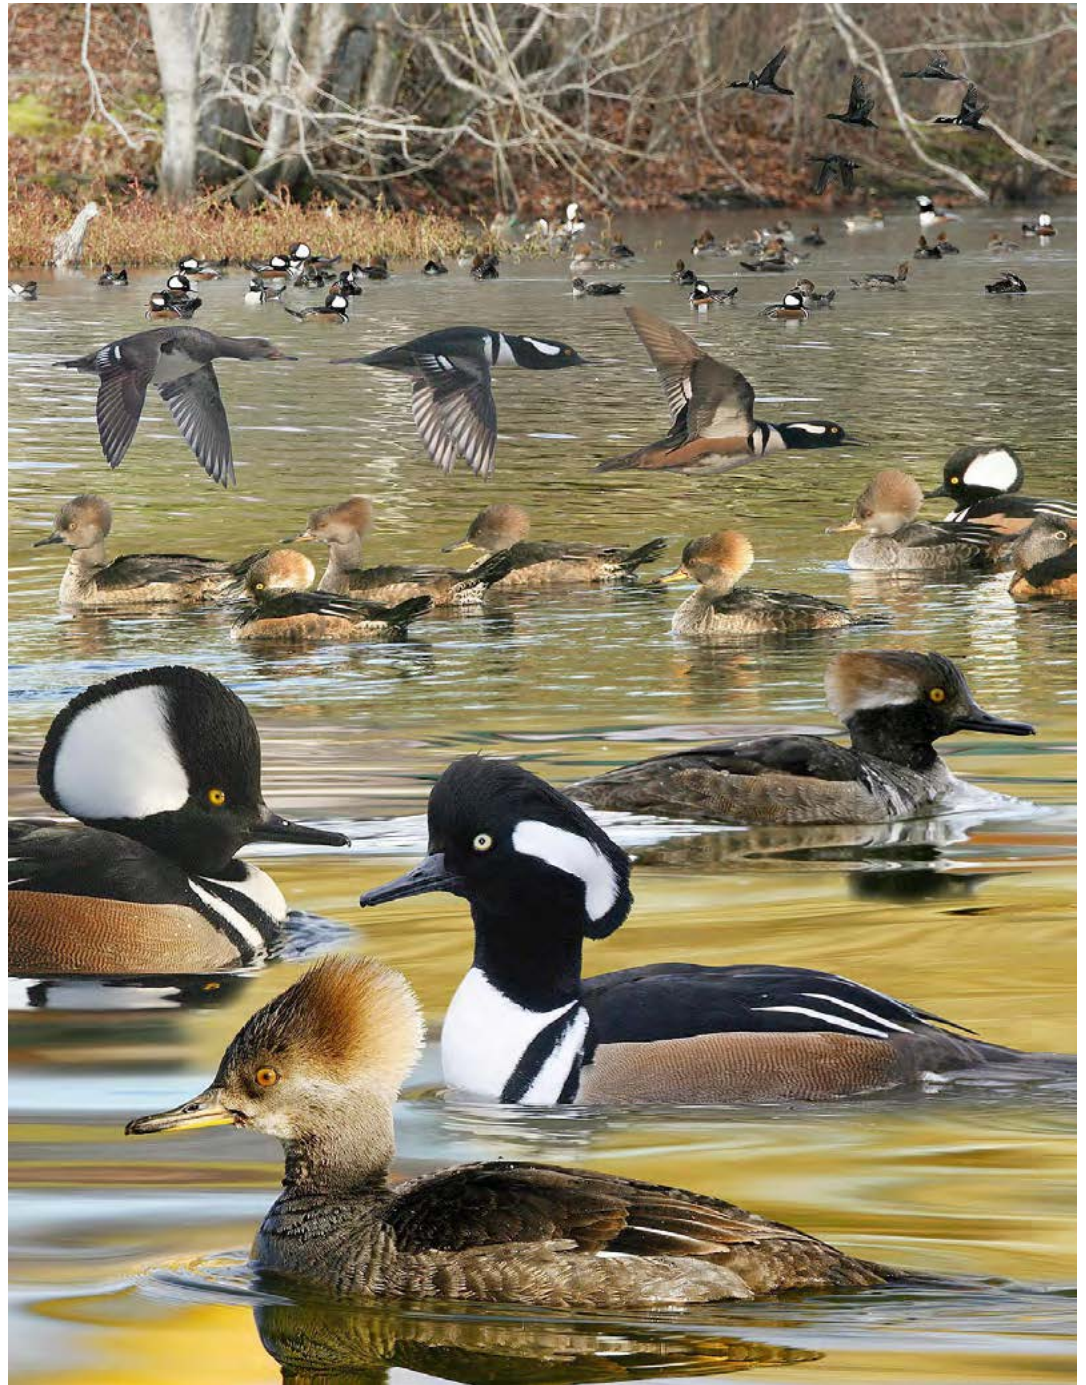

Michigan Waterfowl Legacy - www.mi.gov/mwl

Find A Place To Hunt - www.mi.gov/mihunt

Image Credit: Richard Crossley - www.crossleybooks.com

Hooded Merganser

Pictured Right: Male and female Hooded Merganser with varying plumage, distance and behavior (flying, etc.).

Michigan Waterfowl Legacy - www.mi.gov/mwl

Find A Place To Hunt - www.mi.gov/mihunt

Image Credit: Richard Crossley - www.crossleybooks.com

Lesser Scaup

Pictured Right: Male and female lesser scaup with varying plumage, distance and behavior (flying, etc.).