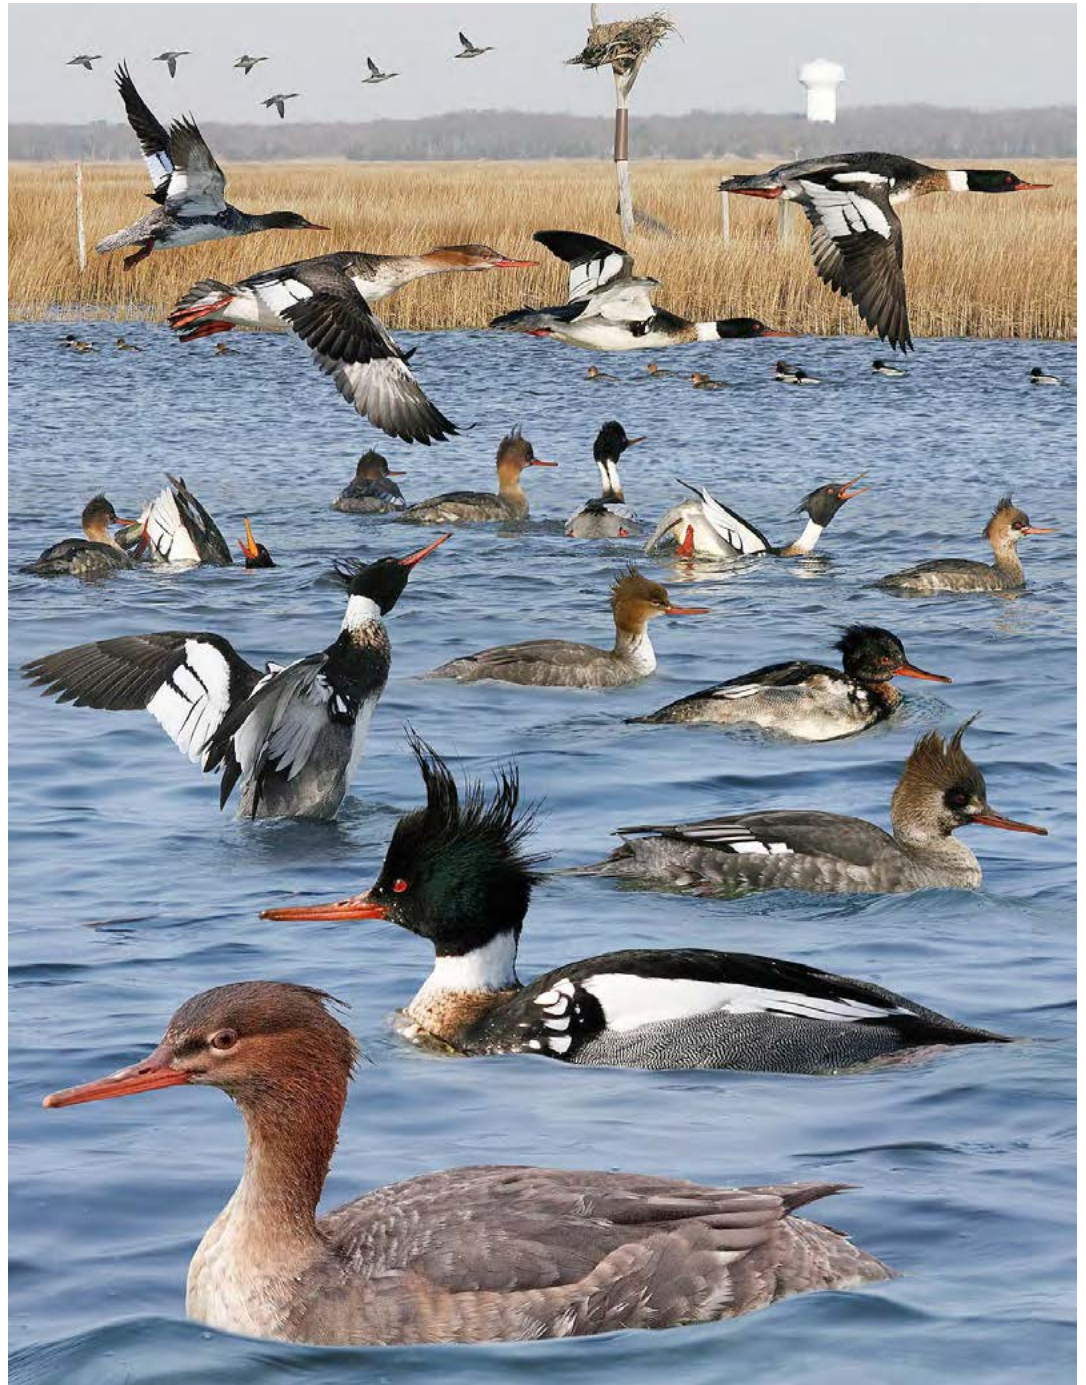

Michigan Waterfowl Legacy - www.mi.gov/mwl

Find A Place To Hunt - www.mi.gov/mihunt

Image Credit: Richard Crossley - www.crossleybooks.com

Red-breasted Merganser

Pictured Right: Male and female Red-breasted Merganser with varying plumage, distance and behavior (flying, etc.).

Michigan Waterfowl Legacy - www.mi.gov/mwl

Find A Place To Hunt - www.mi.gov/mihunt

Image Credit: Richard Crossley - www.crossleybooks.com

Redhead

Pictured Right: Male and female redheads with varying plumage, distance and behavior (flying, etc.).