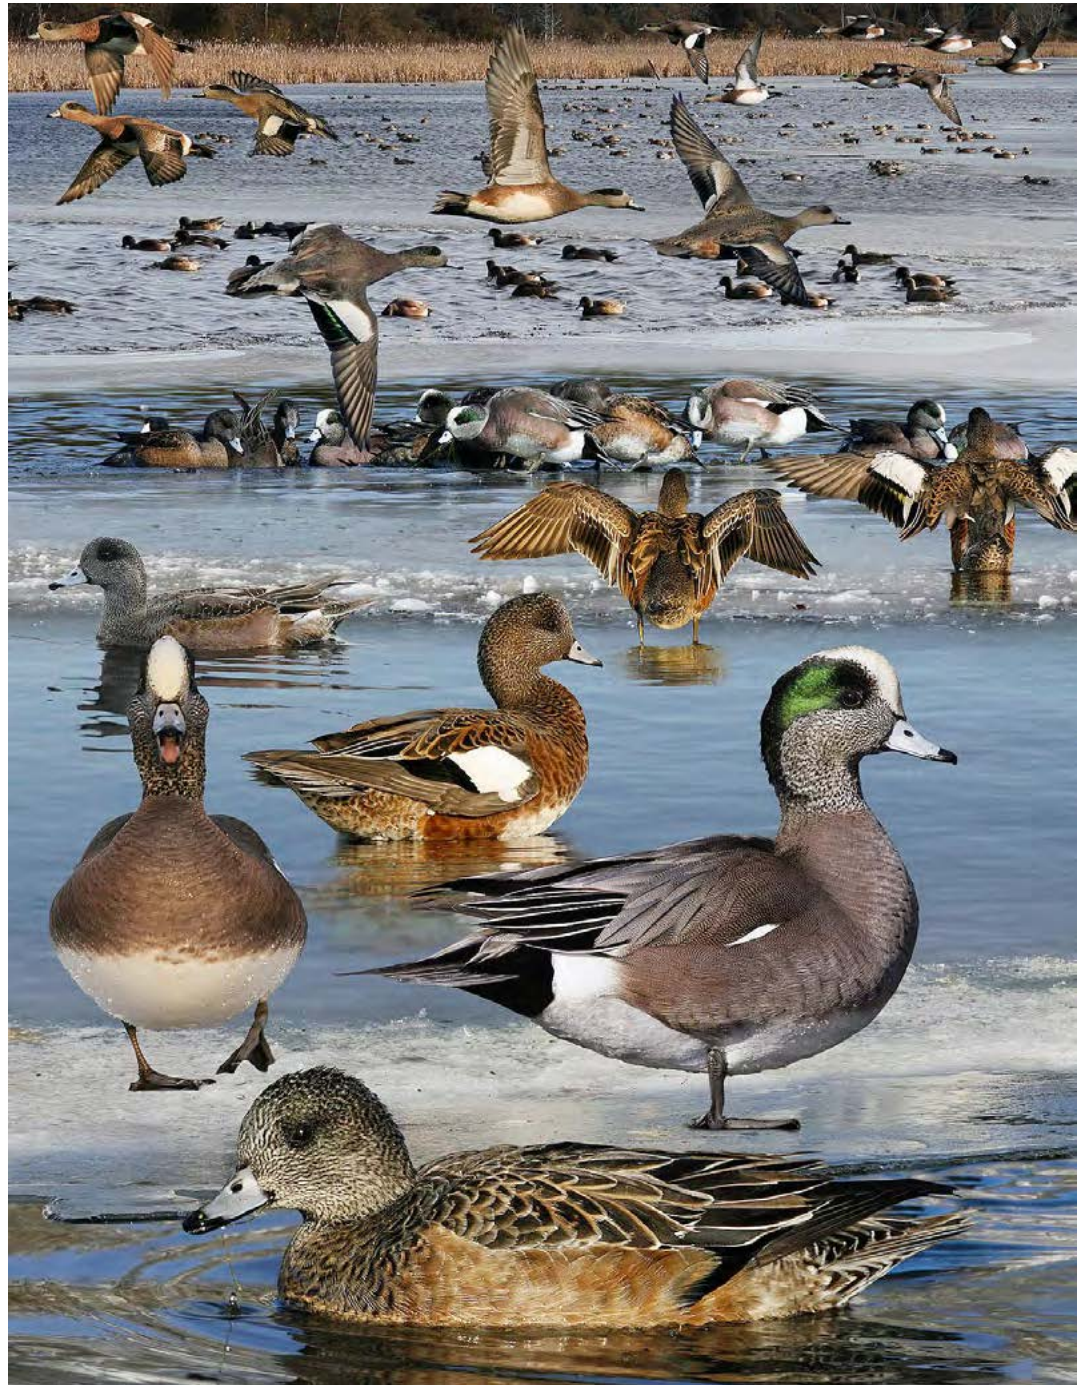

Image Credit: Richard Crossley - www.crossleybooks.com

American Wigeon

Pictured Right: Male and female American Wigeon with varying plumage, distance and behavior (flying, etc.).

DNR Web Links

Waterfowl - www.mi.gov/waterfowl

Rules & Regs - www.bit.ly/waterfowlrules

Shooting Hours - www.bit.ly/shootinghours

MWHA Counts/Updates - www.bit.ly/mwhaupdates

Wetland Wonders www.mi.gov/wetlandwonders

Michigan Waterfowl Legacy - www.mi.gov/mwl

Find A Place To Hunt - www.mi.gov/mihunt

Image Credit: Richard Crossley - www.crossleybooks.com

Black Duck

Pictured Right: Male and female black ducks with varying plumage, distance and behavior (flying, etc.).