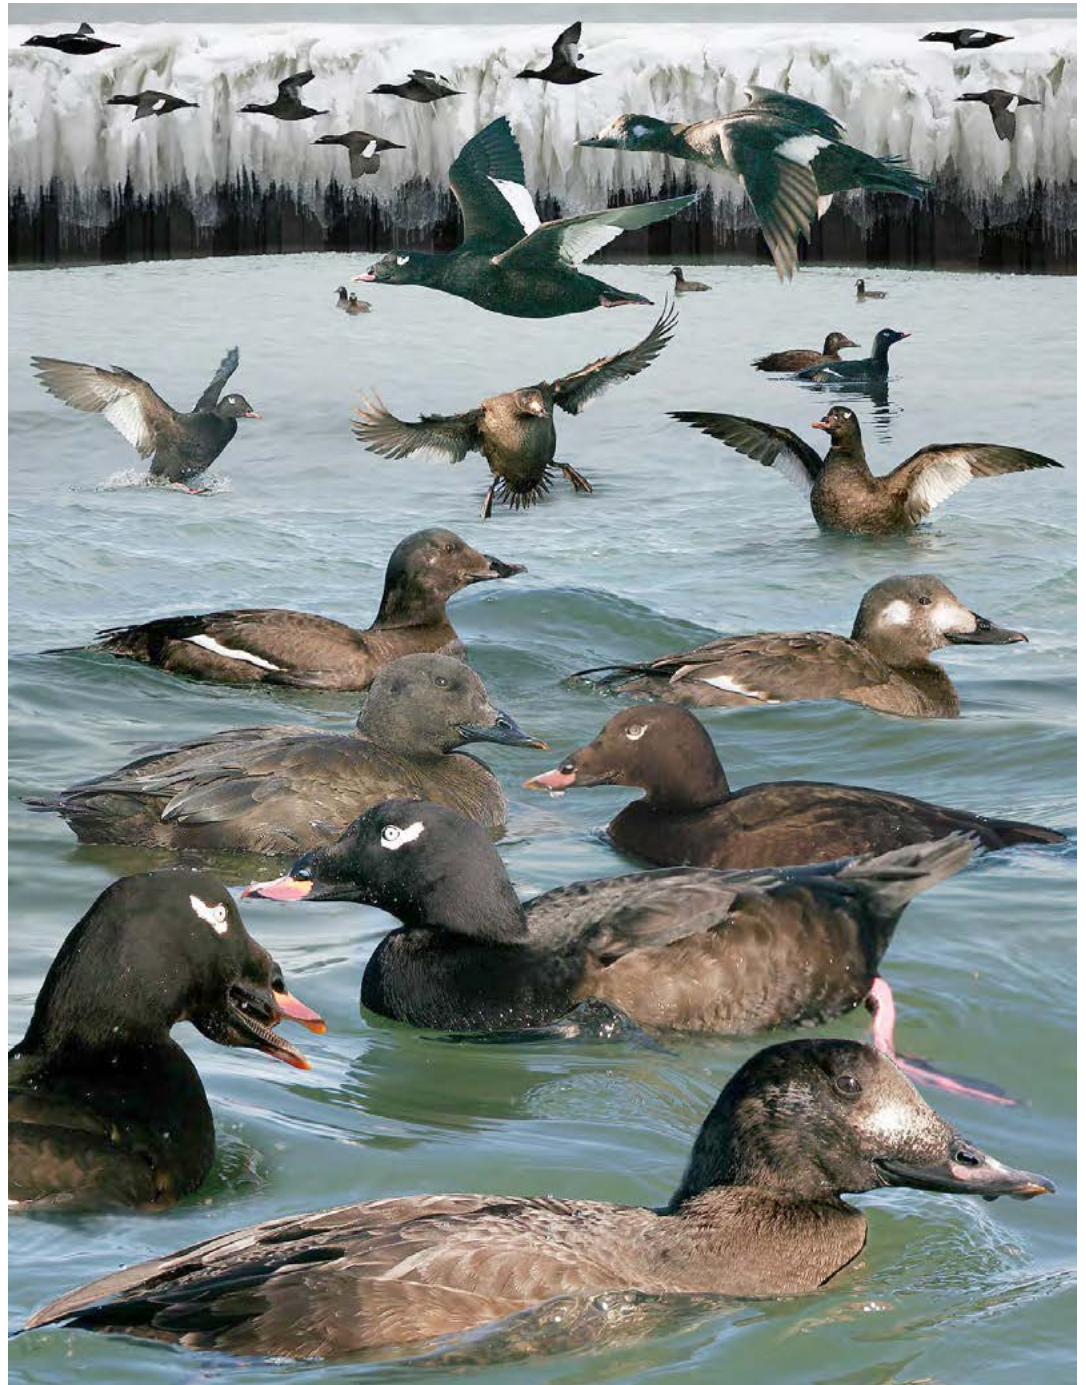

Michigan Waterfowl Legacy - www.mi.gov/mwl

Find A Place To Hunt - www.mi.gov/mihunt

Image Credit: Richard Crossley - www.crossleybooks.com

White-winged Scoter

Pictured Right: Male and female White-winged Scoter with varying plumage, distance and behavior (flying, etc.).

Michigan Waterfowl Legacy - www.mi.gov/mwl

Find A Place To Hunt - www.mi.gov/mihunt

Image Credit: Richard Crossley - www.crossleybooks.com

Wilson's Snipe

Pictured Right: Male and female Wilson's Snipe with varying plumage, distance and behavior (flying, etc.).