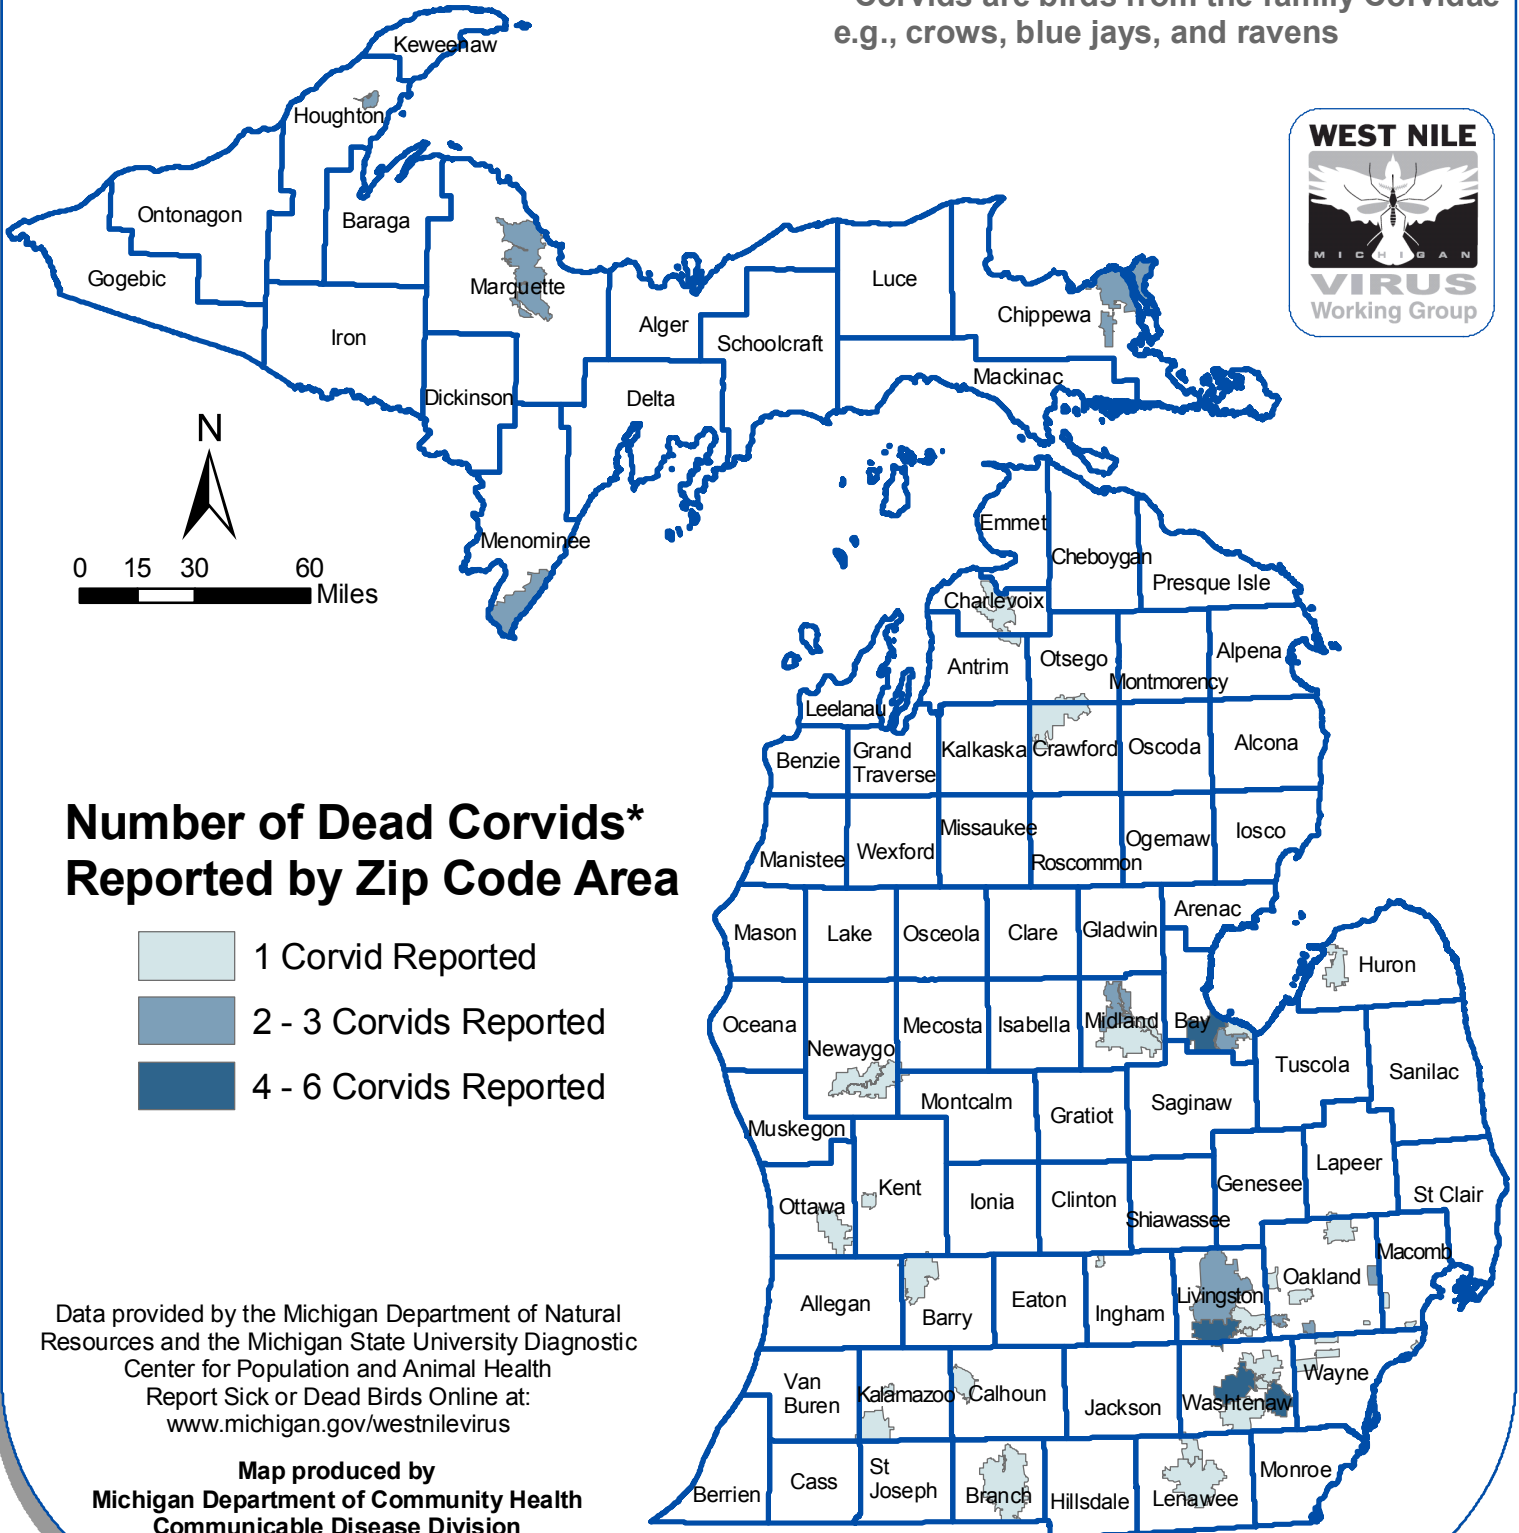

- 2009 -
CORVIDS* REPORTED BY MICHIGAN
CITIZENS - BY ZIP CODE
- Through October 1, 2009 -

* Corvids are birds from the family Corvidae e.g., crows, blue jays, and ravens

Data provided by the Michigan Department of Natural Resources and the Michigan State University Diagnostic Center for Population and Animal Health
 Report Sick or Dead Birds Online at:
www.michigan.gov/westnilevirus

Map produced by
 Michigan Department of Community Health
 Communicable Disease Division
 (Revised October 1, 2009)