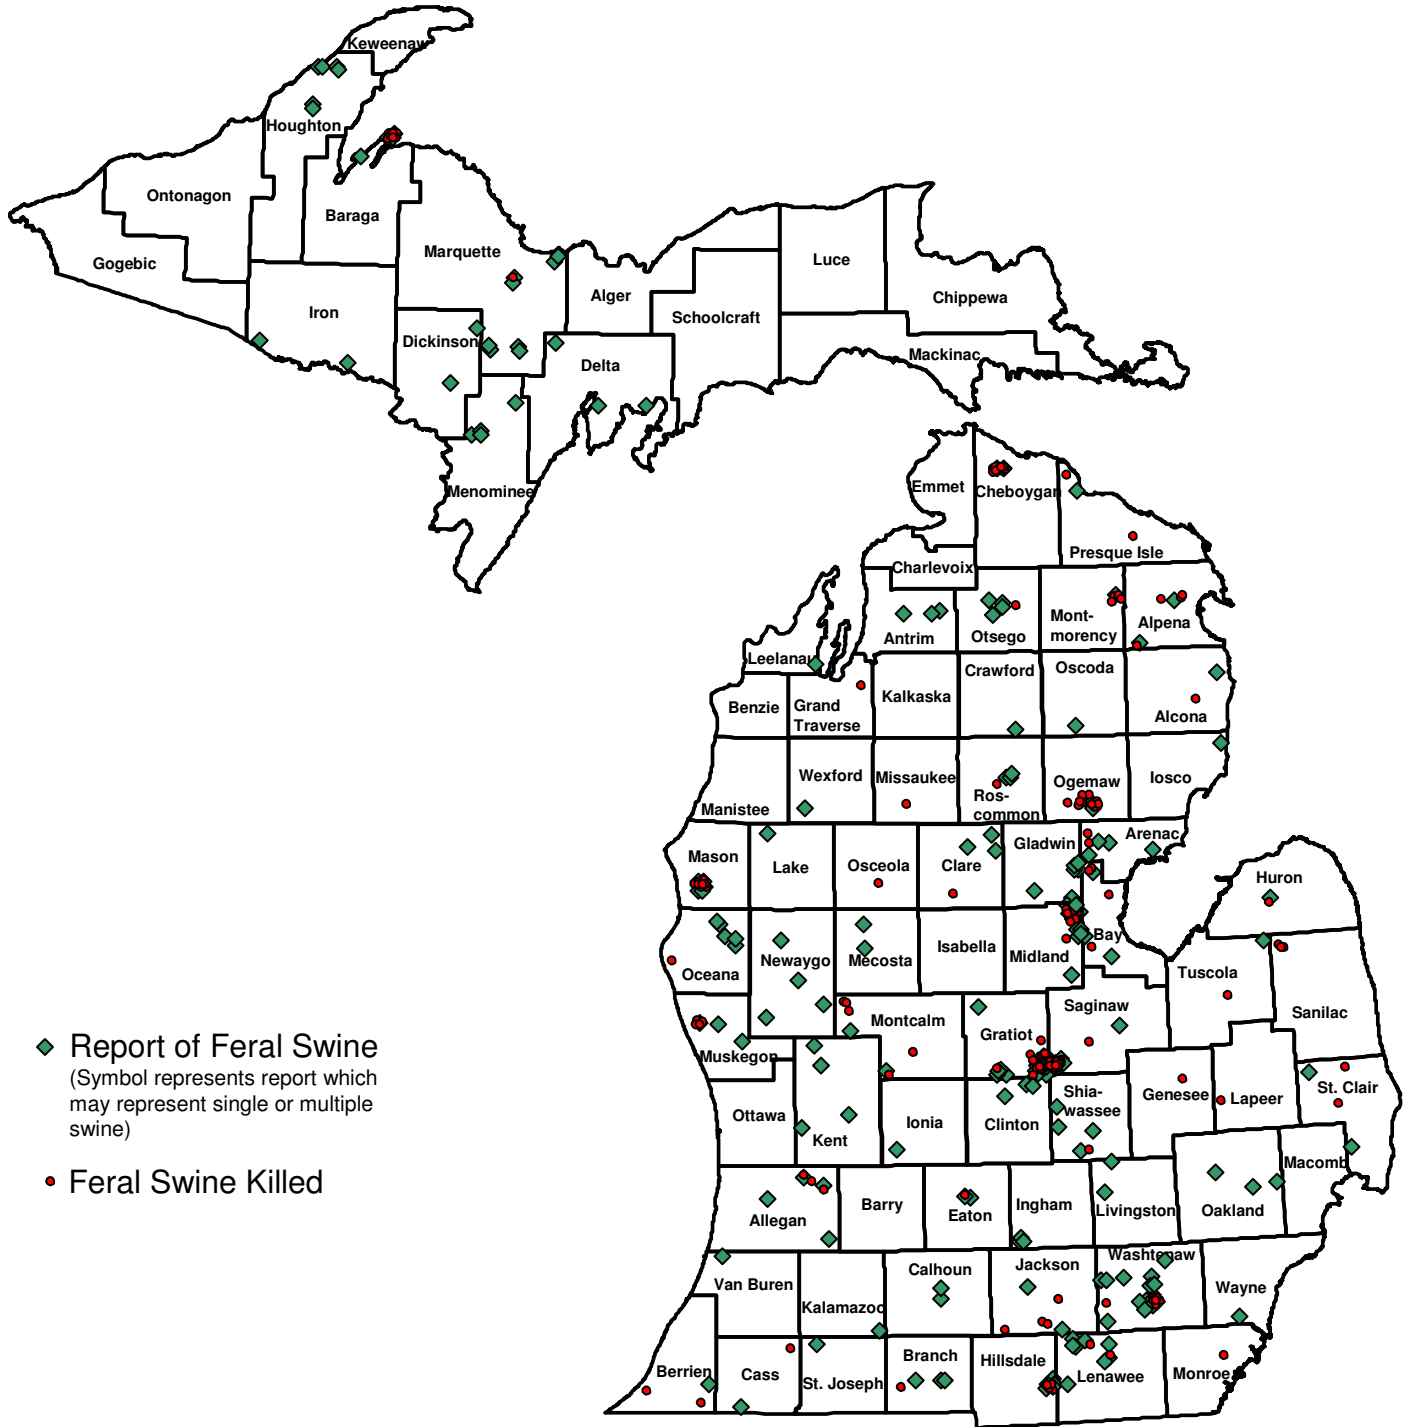

Feral Swine Reported or Killed in Michigan -2001-2009-

*as of 11/12/09

- ◆ Report of Feral Swine
(Symbol represents report which may represent single or multiple swine)
- Feral Swine Killed