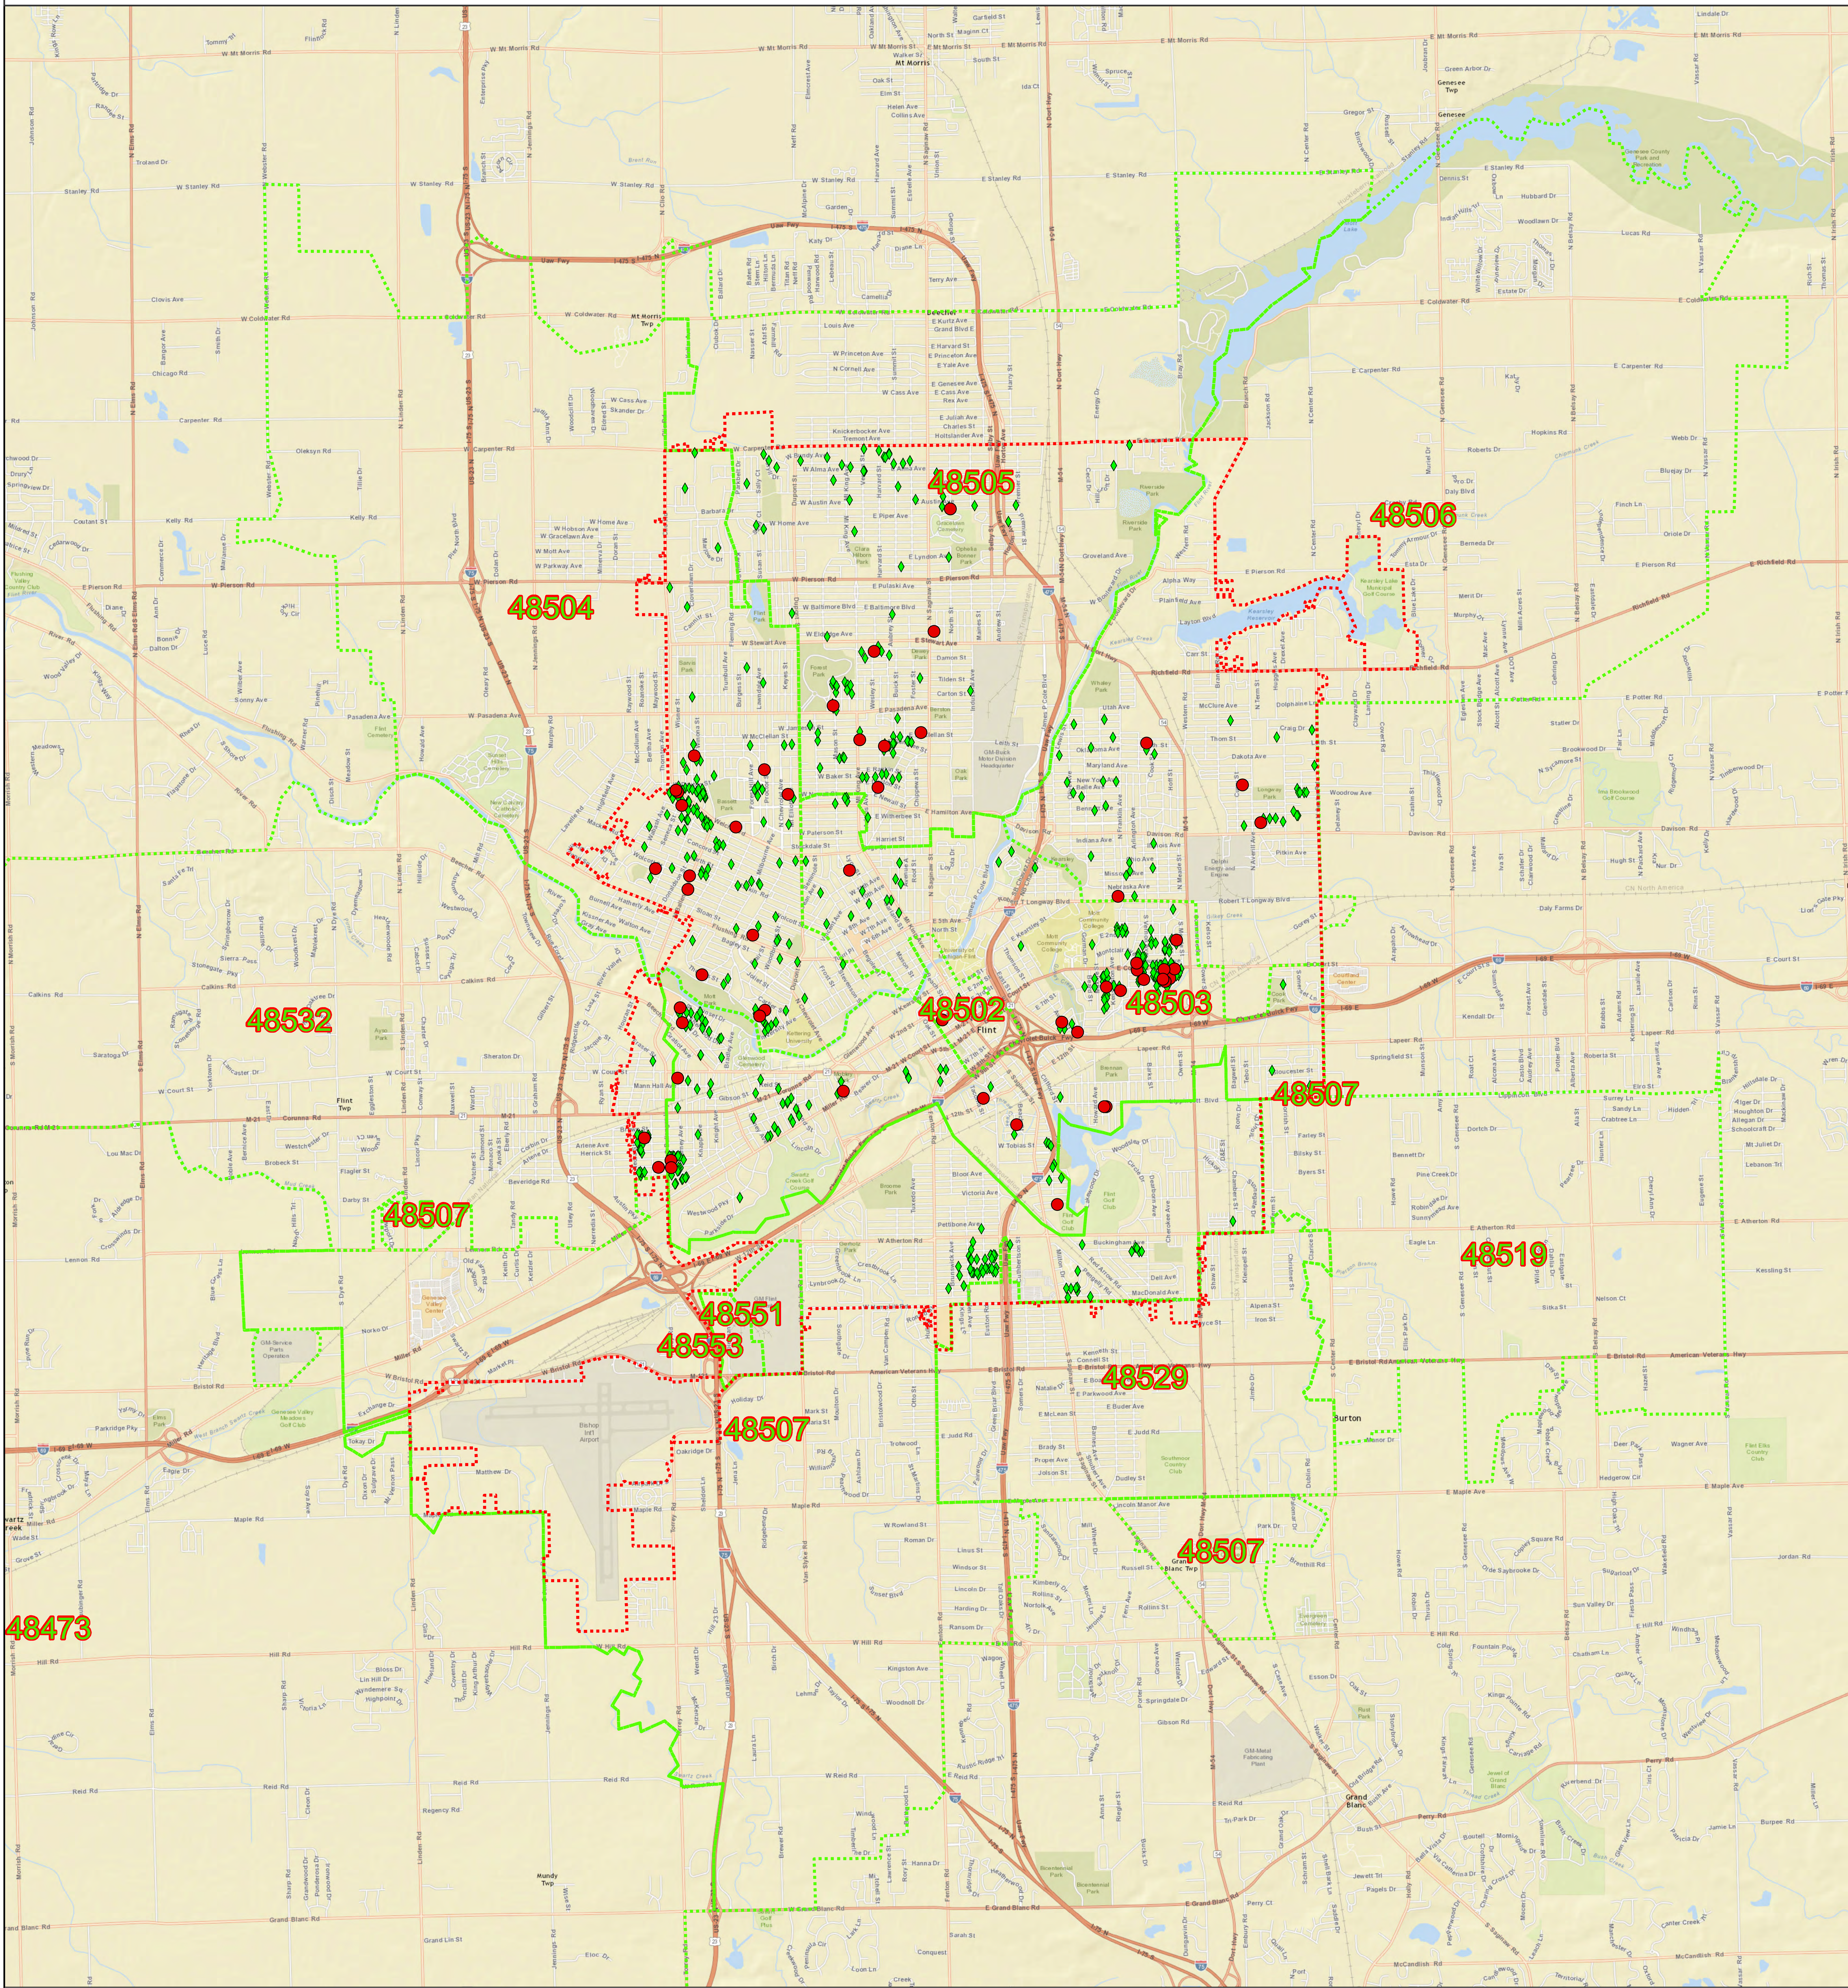

Flint Water Incident - Sentinel Sampling Results - Lead

Legend

- 54 Results greater than 15 parts per billion of Lead
- ◆ 510 Results less than or equal to 15 parts per billion of Lead
- Flint w/Franchise Boundary
- Flint Area Zip Codes

State of Michigan

Date: 03/01/2016