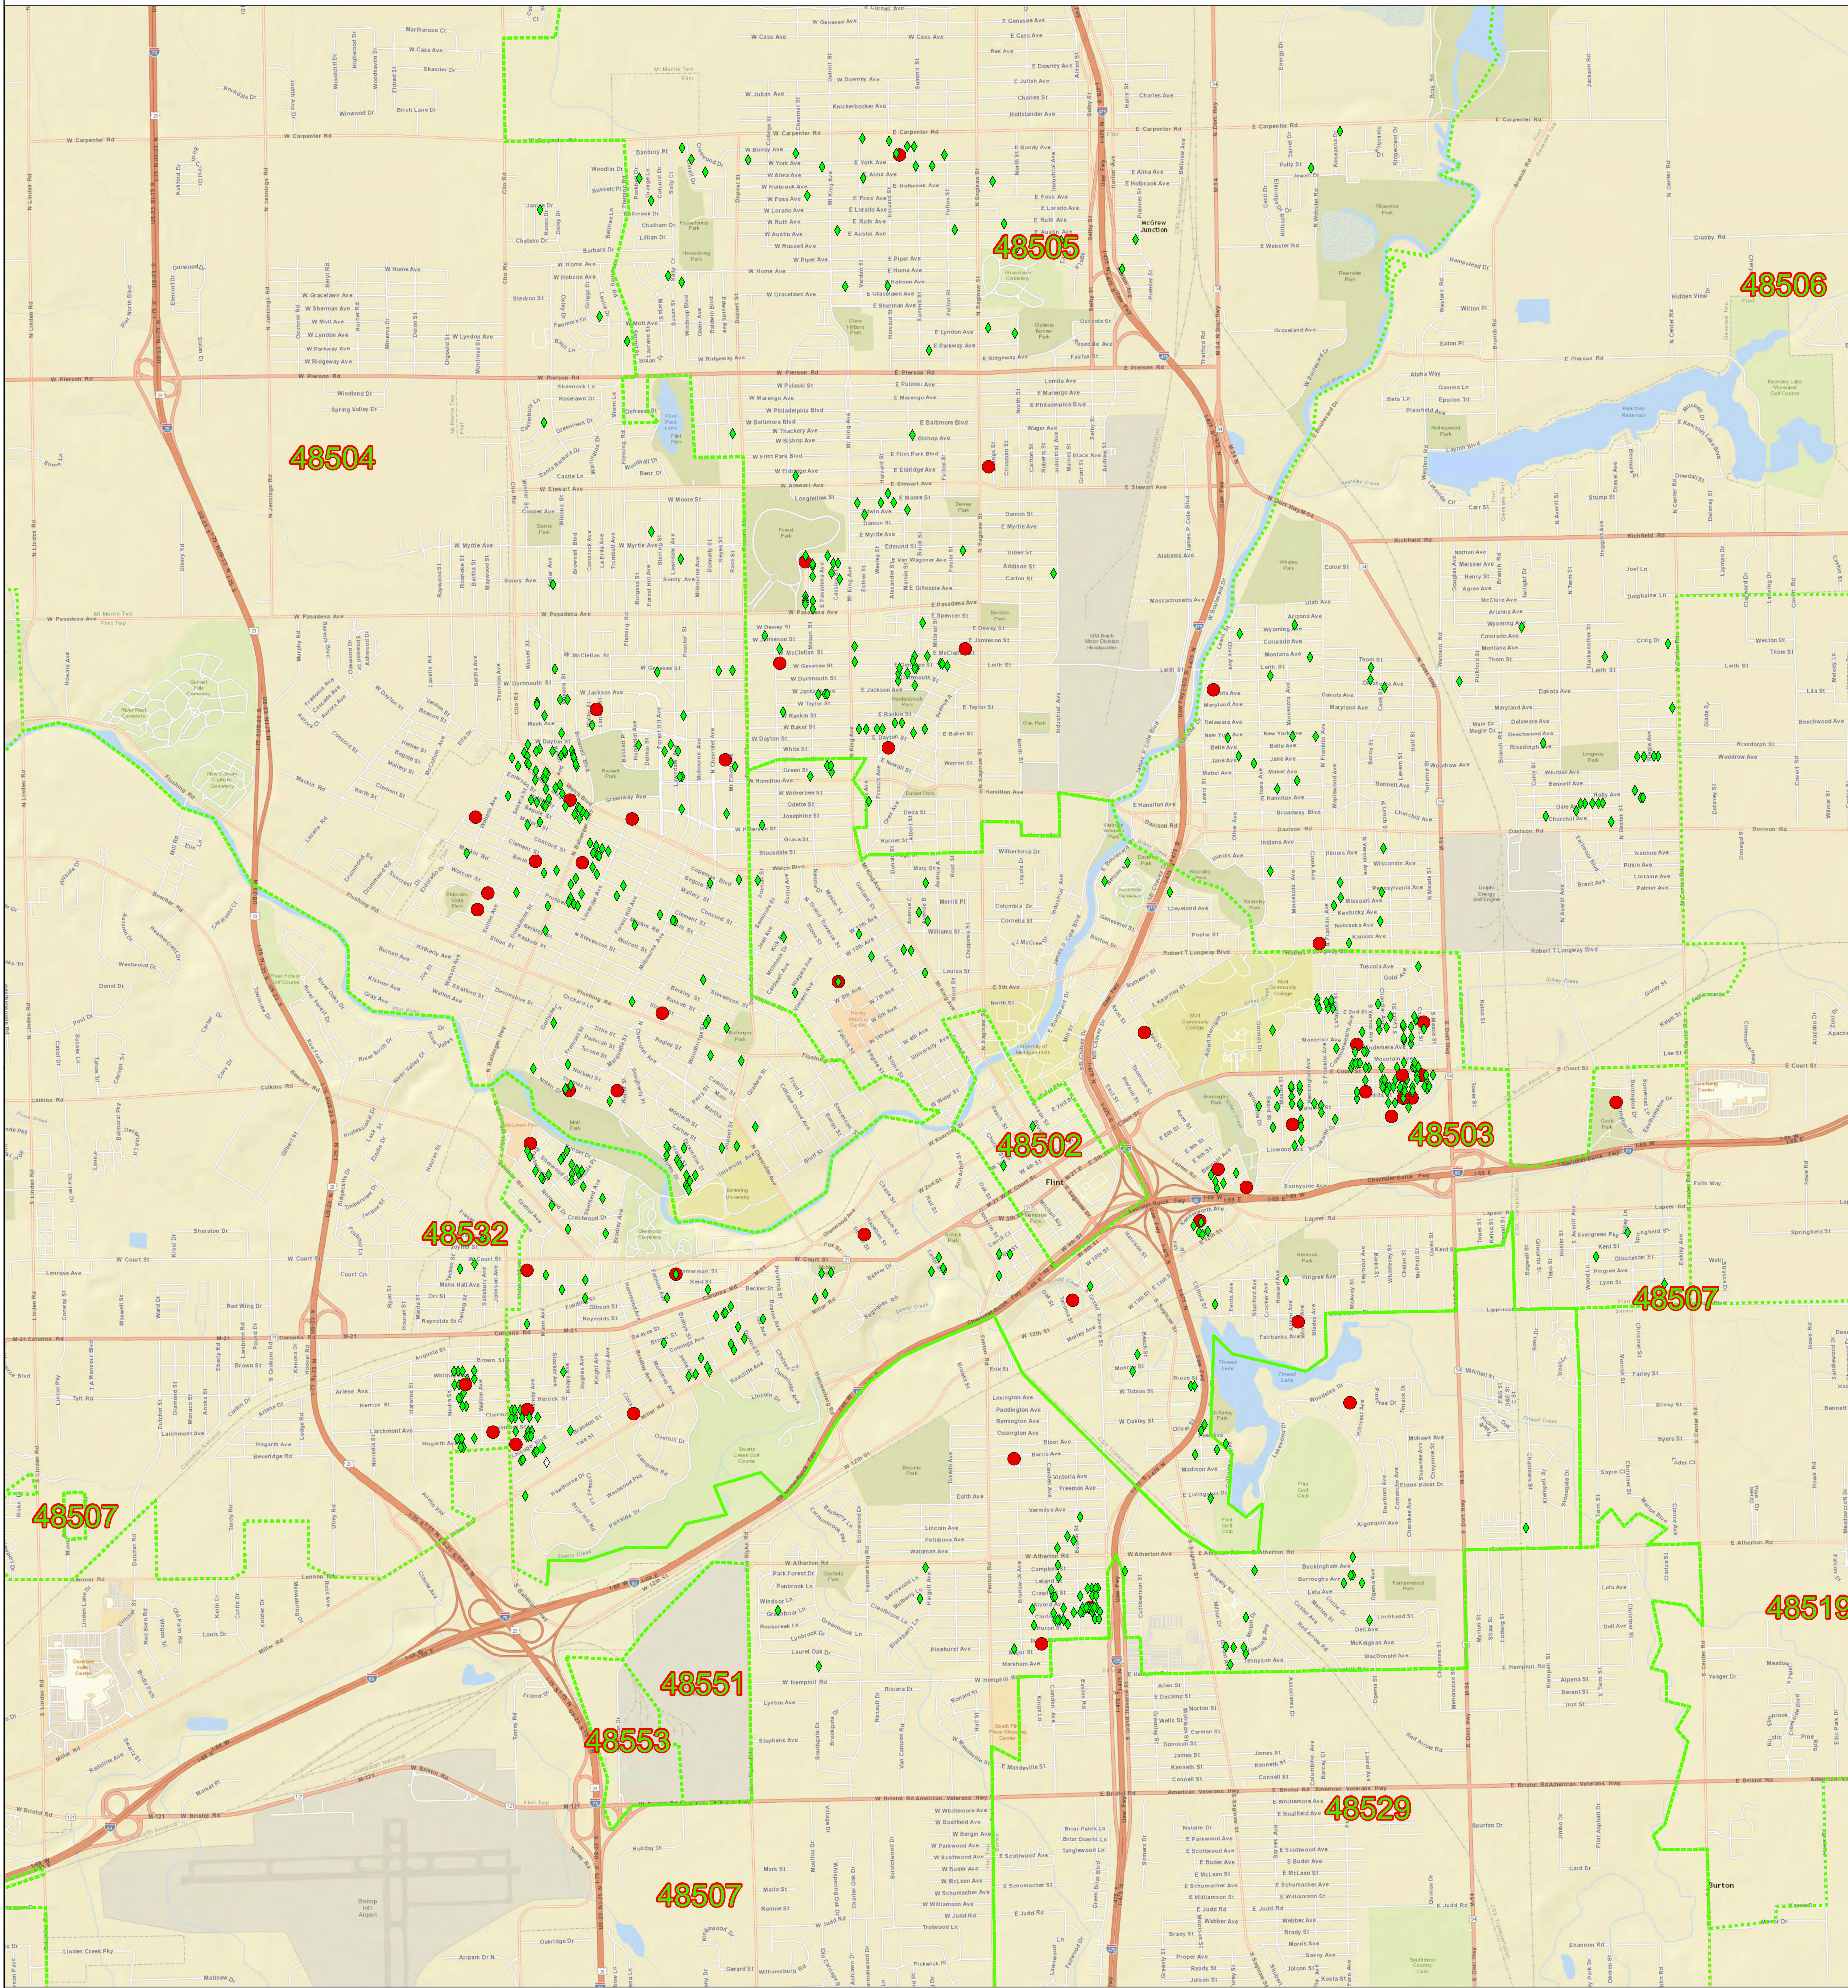

Flint Water Incident - Round 3 Sentinel Sampling Results - Lead

Legend

- Flint_Water.FLINT_WATER_USER.water_sample_master.Lead_ppb
- ◆ 584 Results less than or equal to 15 parts per billion of Lead
 - 51 Results greater than 16 parts per billion of Lead
 - Flint Area Zip Codes

State of Michigan

Date: 4/14/2016