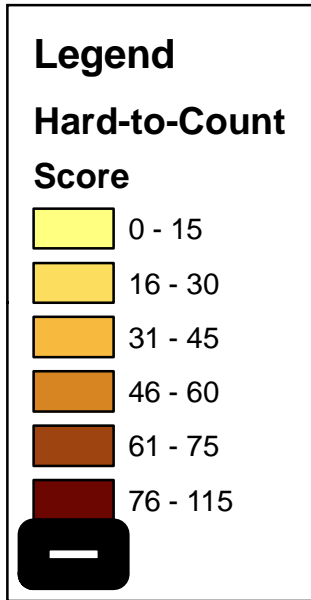

# "Hard to Count" Scores for Bay County

Source: U.S. Census Bureau,  
Tract Level Planning Database  
with Census 2000 Data

Library of Michigan / LDDS

4