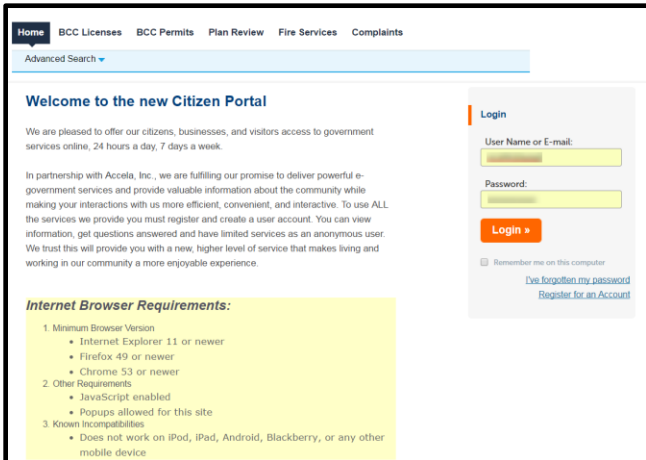

[Online Fire Services Fireworks Public Search Low Impact and Consumer](#)

Using the link above will get you to this screen:

Clicking on the "Home" link allows you to use the "Advanced Search". After using the drop-down arrow click on "Search Records/Application" and then on the "Fire Services" link.