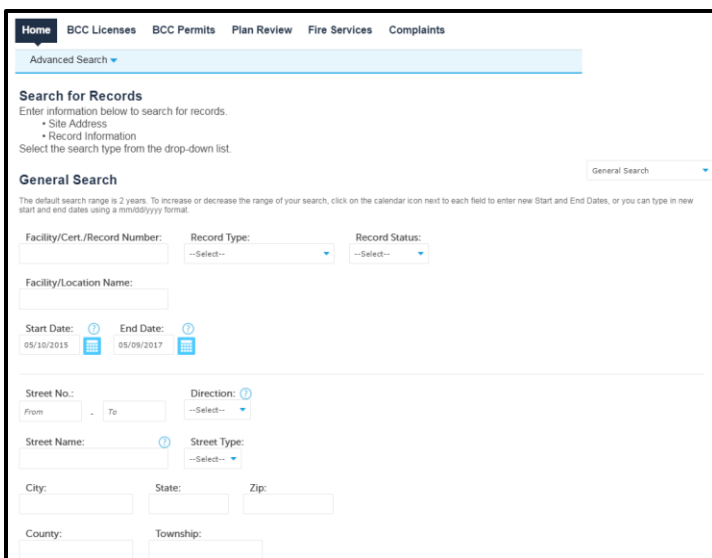

[Online Fire Services Fireworks Public Search Low Impact and Consumer](#)

Using the link above will get you to this screen:

Clicking on the "Home" link allows you to use the "Advanced Search". After using the drop-down arrow click on "Search Records/Application" and then on the "Fire Services" link.

This is where you will find all of the Search options.

Search options are:

Facility/Certificate/Record Number: (If known)

Record Type: (17 different options)

Record Status: (must have a record type before you can choose the Status)