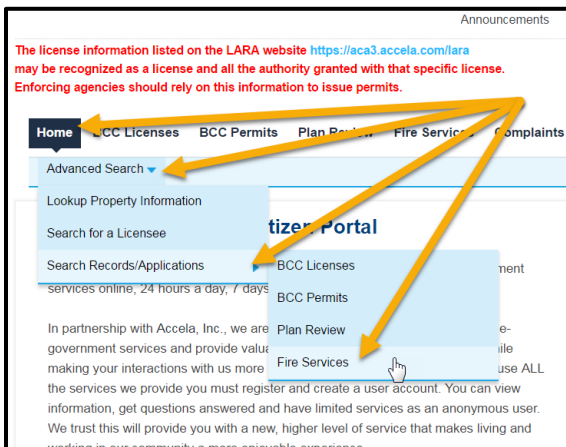

[Online Fire Services Fireworks Public Search Low Impact and Consumer](#)

Using the link above will get you to this screen:

Clicking on the "Home" link allows you to use the "Advanced Search". After using the drop-down arrow click on "Search Records/Application" and then on the "Fire Services" link.

This is where you will find all of the Search options.

Search options are:

Facility/Certificate/Record Number: (If known)

Record Type: (17 different options)

Record Status: (must have a record type before you can choose the Status)