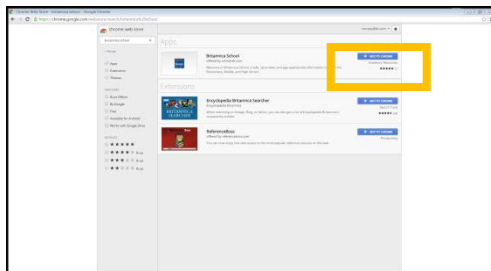

4. Tap on Add to Home Screen

5. Tap on Add (in blue)

6. Shortcut to the site is added to home screen

- The first time you access Britannica School through this app, you will be taken to the log in screen. You will only need to log in one time. Any future access will then take you directly to the database. Please add the following information to get access:

Username: melportal

Password: access

For Chrome:

- Go to the Chrome Web Store (<https://chrome.google.com/webstore>) using the Chrome browser
- Search for “Britannica School”

- Click “Add to Chrome” at the right

- When prompted, click ‘Add’ to confirm
- Britannica School will now be added to your Chrome Apps page

Note: To access your Chrome Apps page, click on the rainbow colored Apps button just below and to the left of your web address bar at the top of your screen.