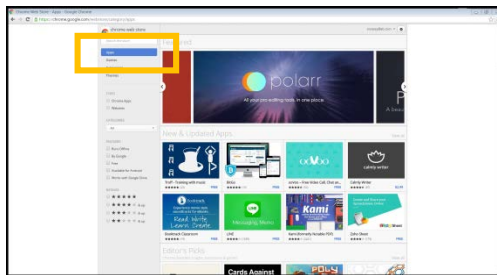

For iOS:

1. Open mobile Safari browser on the iOS device
2. Go to school.eb.com using the browser
3. Tap on the share icon

This icon is a blue square with an up arrow located next to the web address bar at the very top of your screen.

4. Tap on Add to Home Screen

5. Tap on Add (in blue)

6. Shortcut to the site is added to home screen

- The first time you access Britannica School through this app, you will be taken to the log in screen. You will only need to log in one time. Any future access will then take you directly to the database. Please add the following information to get access:

Username: melportal

Password: access

For Chrome:

- Go to the Chrome Web Store (<https://chrome.google.com/webstore>) using the Chrome browser
- Search for “Britannica School”

- Click “Add to Chrome” at the right