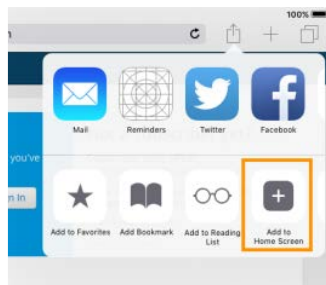

Accessing Britannica School Just Got Easier!

As several of you may know, Michigan eLibrary (MeL) recently added the exciting content of Britannica School. In particular, Michigan residents have access to the following databases from Britannica: Britannica School, Elementary, Middle, High, and Learning Zone. Within each database, teachers have access to lesson plans based on current Common Core standards, and have the ability to search based on standard.

There is now fast, easy, and obvious access to Britannica School! Sharing Apps are now available for both iOS and Chrome devices. These apps place an icon on the user's device that links them directly to Britannica School. Here is how to get the App:

For iOS:

1. Open mobile Safari browser on the iOS device
2. Go to school.eb.com using the browser
3. Tap on the share icon

This icon is a blue square with an up arrow located next to the web address bar at the very top of your screen.

4. Tap on Add to Home Screen

5. Tap on Add (in blue)

6. Shortcut to the site is added to home screen

- The first time you access Britannica School through this app, you will be taken to the log in screen. You will only need to log in one time. Any future access will then take you directly to the database. Please add the following information to get access: