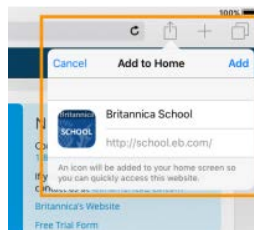

There is now fast, easy, and obvious access to Britannica School! Sharing Apps are now available for both iOS and Chrome devices. These apps place an icon on the user's device that links them directly to Britannica School. Here is how to get the App:

For iOS:

1. Open mobile Safari browser on the iOS device
2. Go to school.eb.com using the browser
3. Tap on the share icon

This icon is a blue square with an up arrow located next to the web address bar at the very top of your screen.

4. Tap on Add to Home Screen

5. Tap on Add (in blue)

6. Shortcut to the site is added to home screen

- The first time you access Britannica School through this app, you will be taken to the log in screen. You will only need to log in one time. Any future access will then take you directly to the database. Please add the following information to get access: