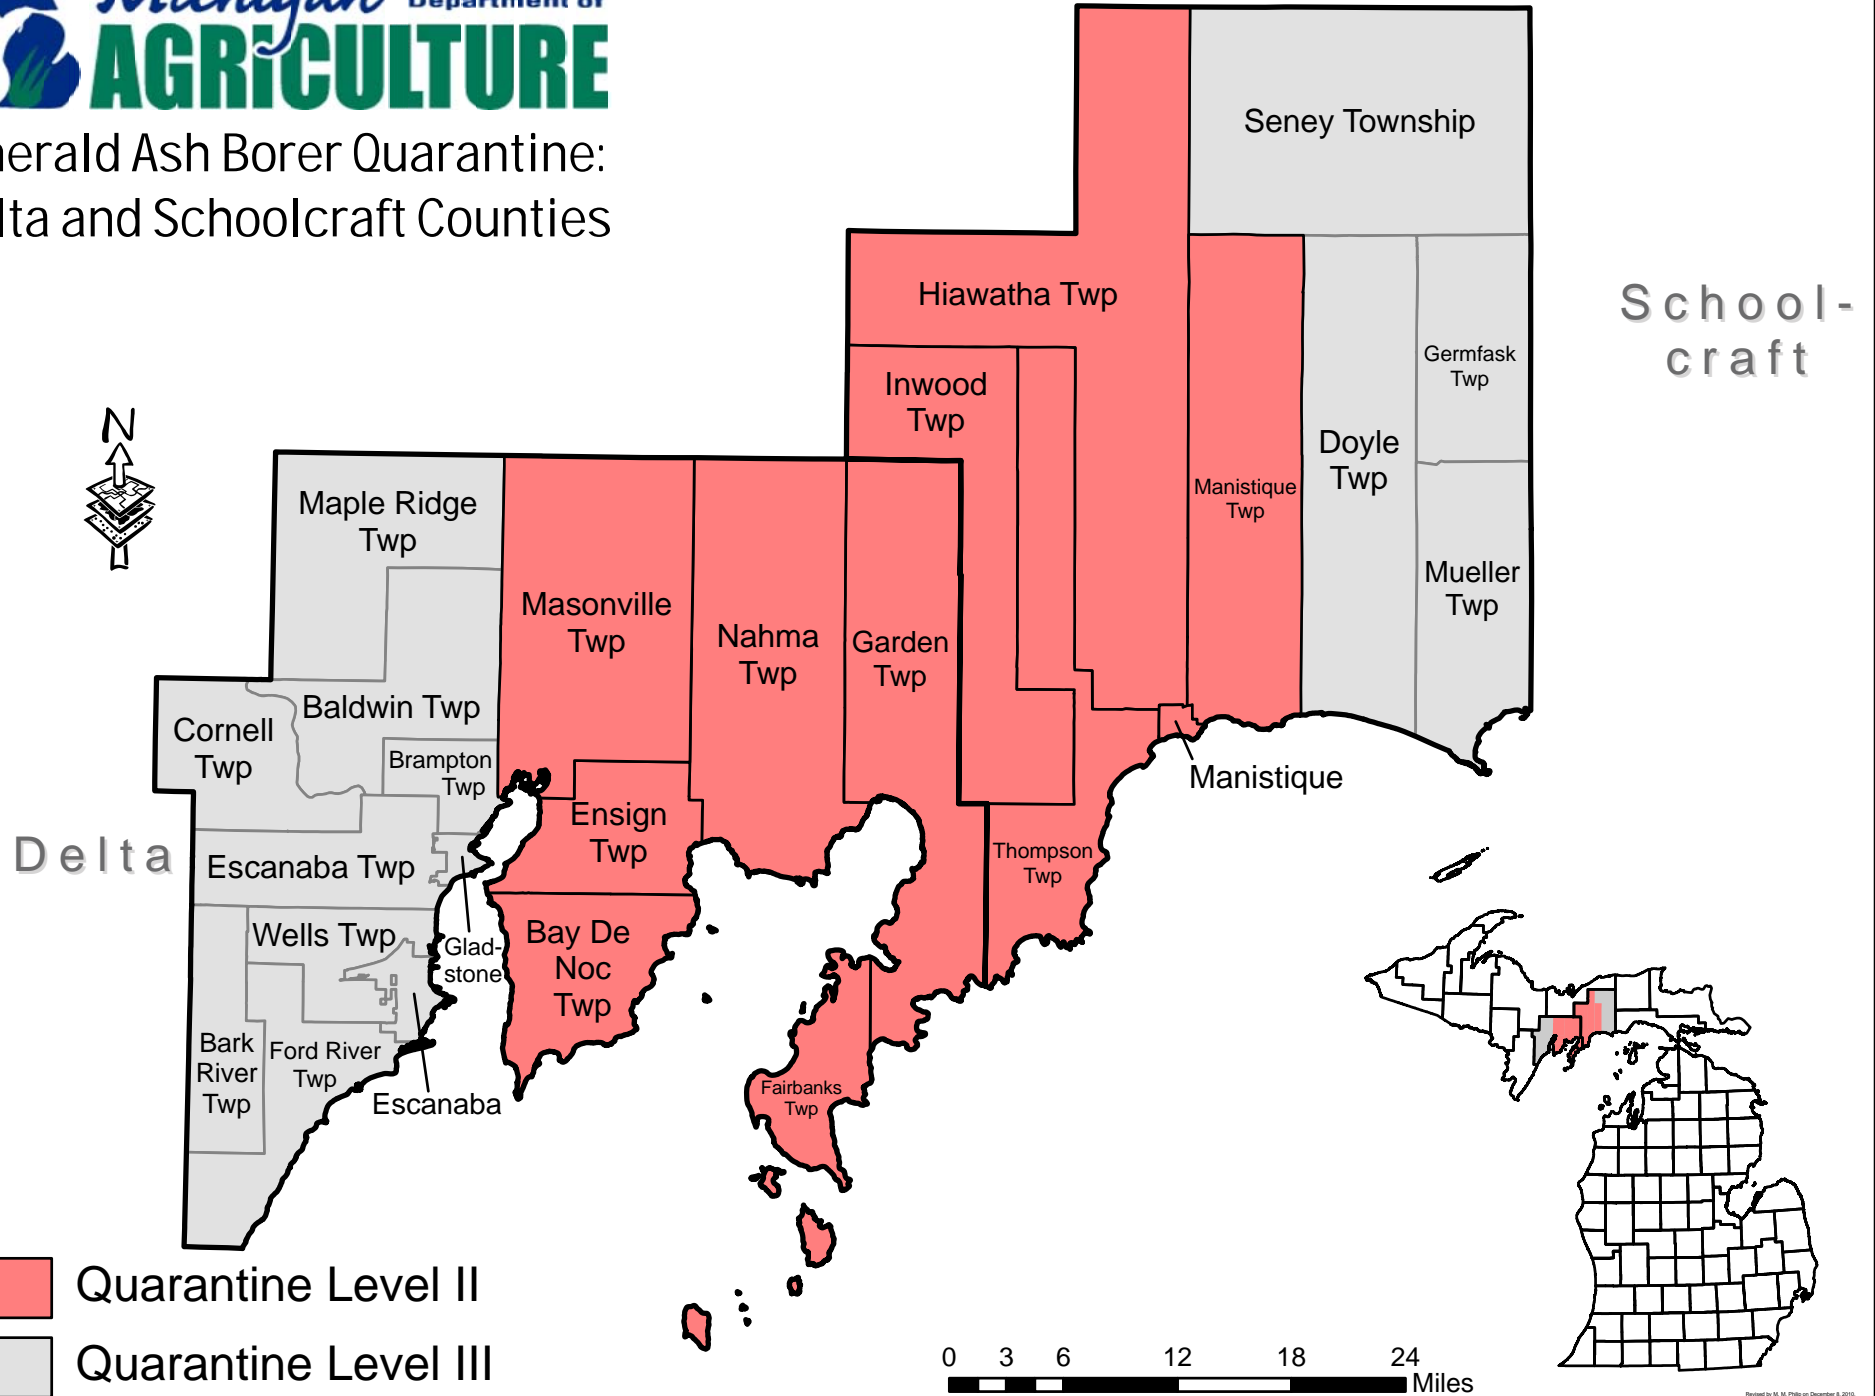

Emerald Ash Borer Quarantine: Delta and Schoolcraft Counties

- Quarantine Level II
- Quarantine Level III