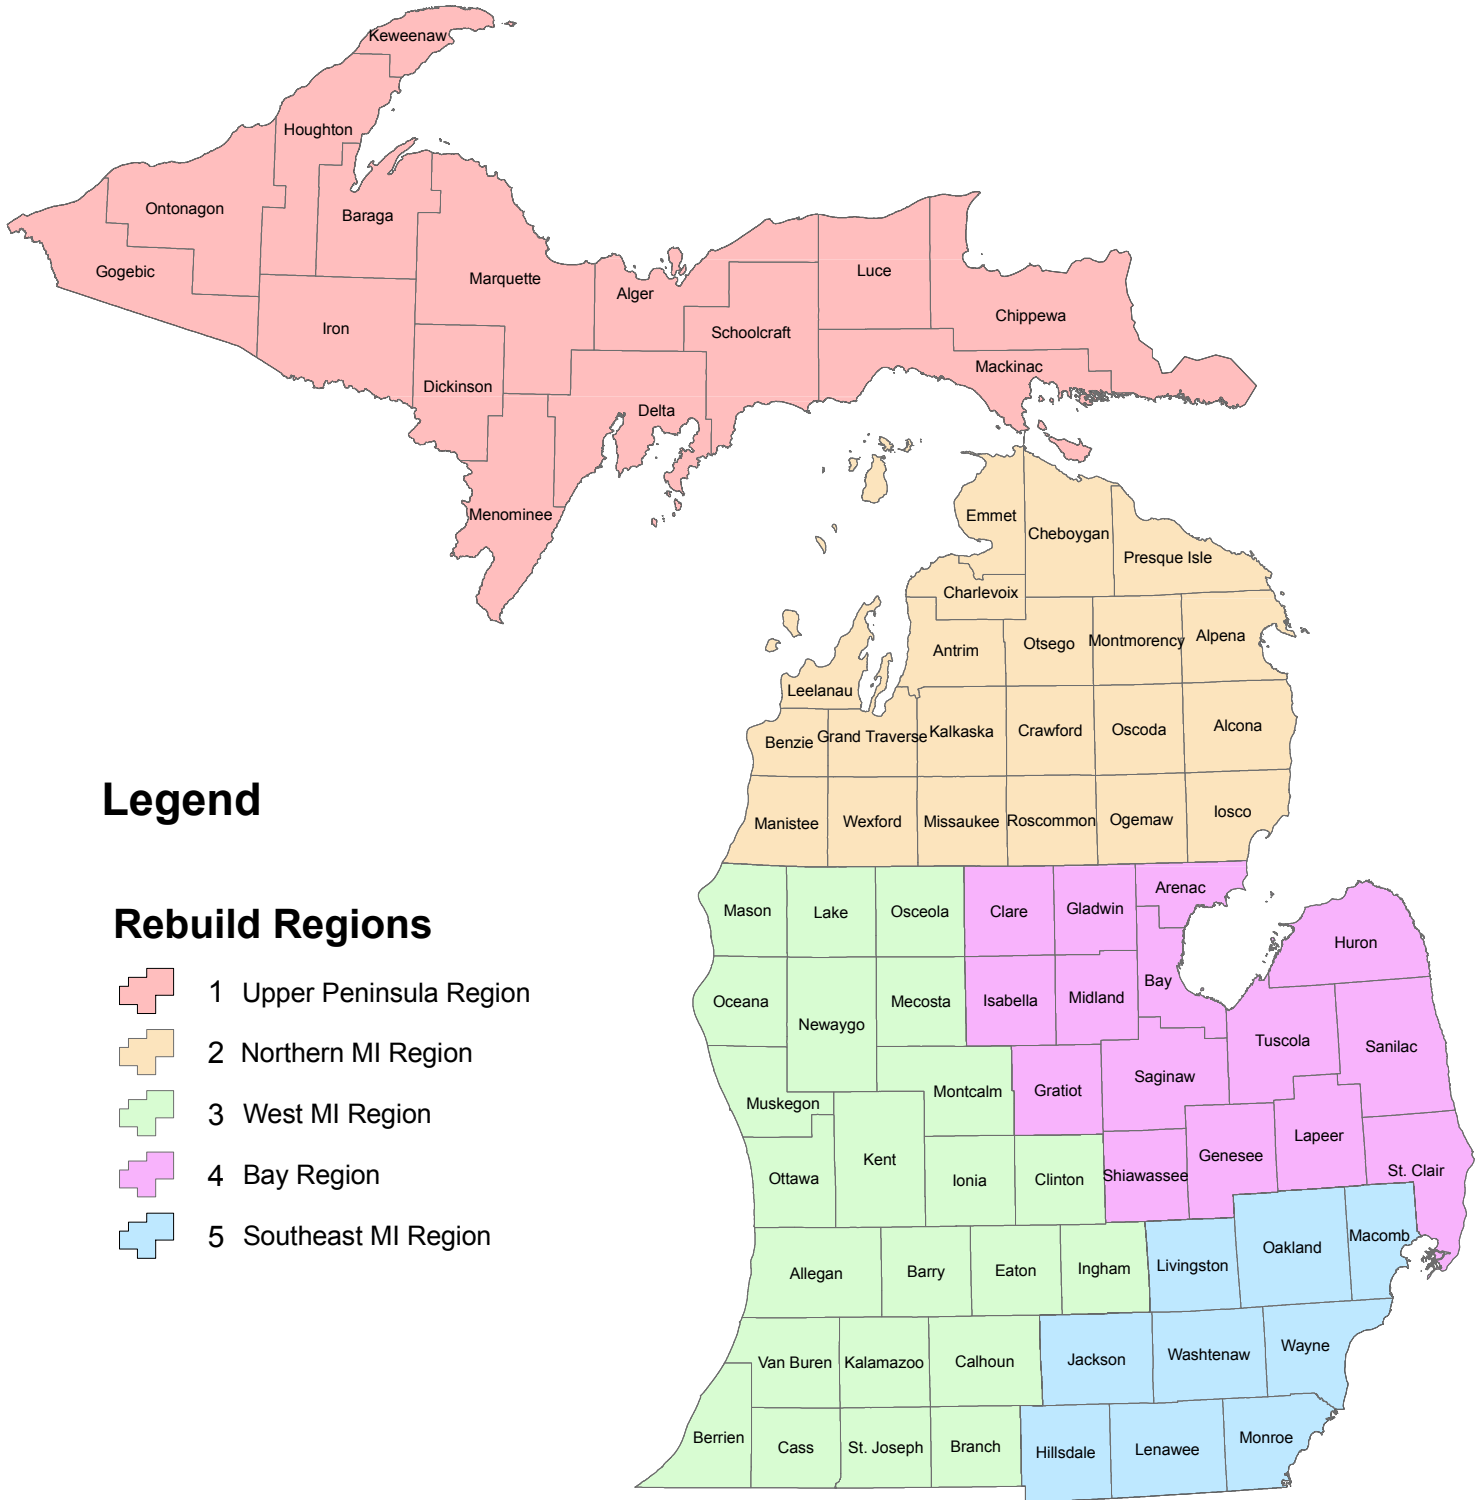

Rebuild Michigan

RTA Regional Map

Legend

Rebuild Regions

-  1 Upper Peninsula Region
-  2 Northern MI Region
-  3 West MI Region
-  4 Bay Region
-  5 Southeast MI Region