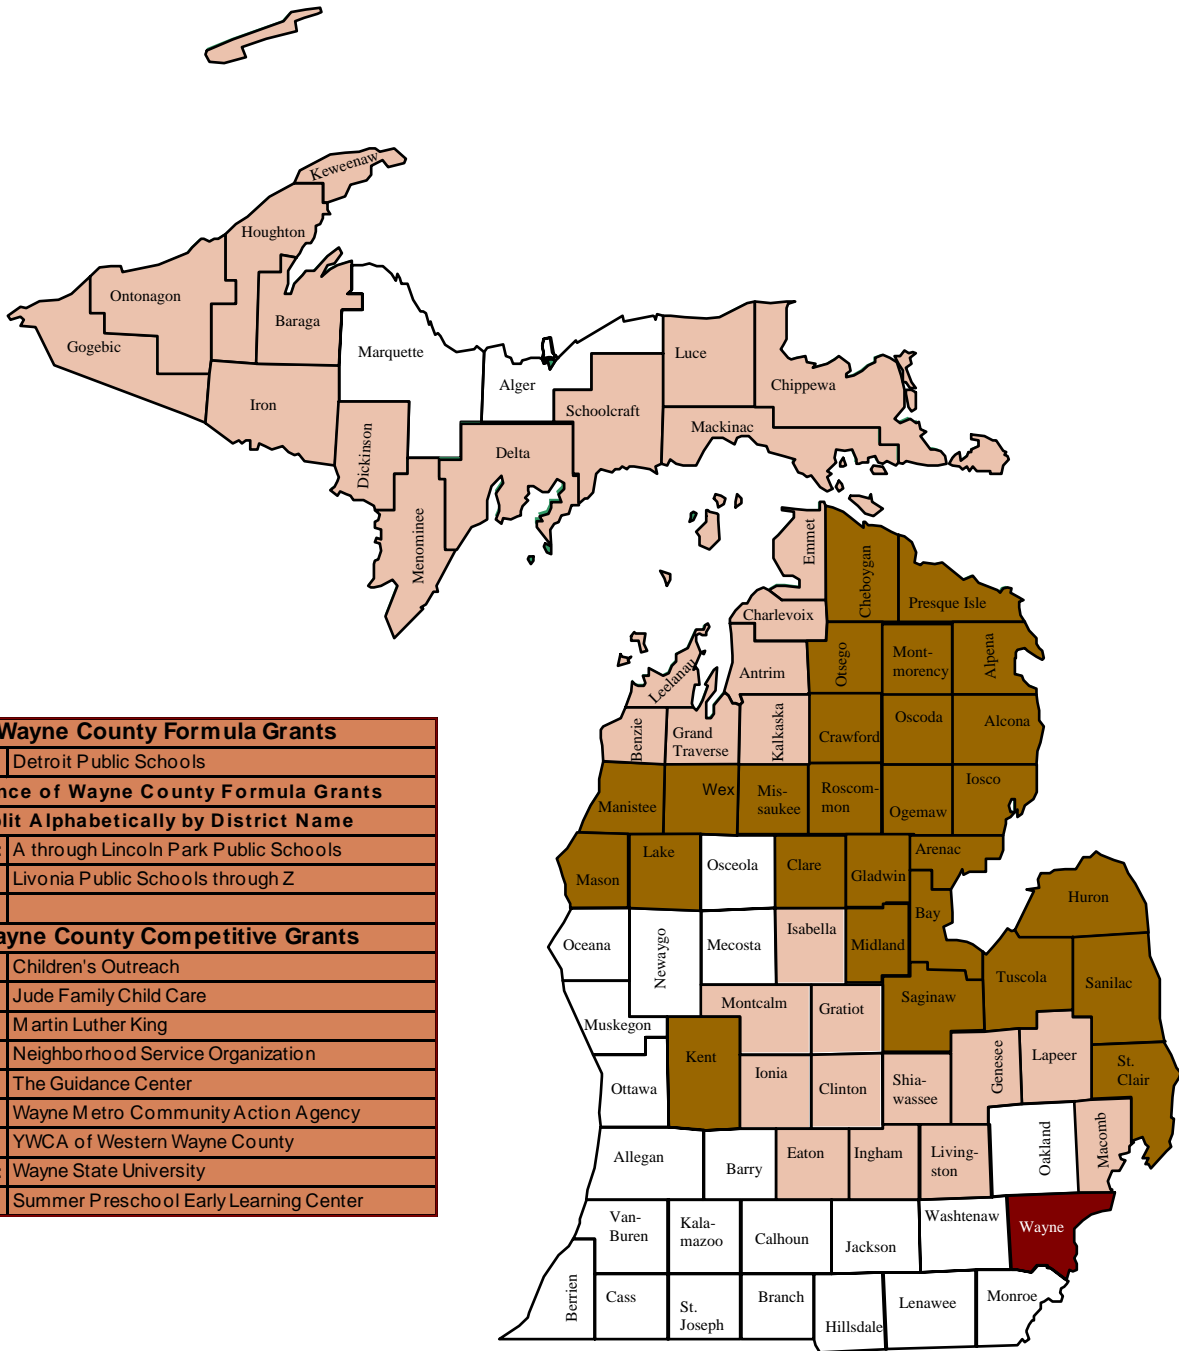

## Early Childhood Education and Family Services GSRP State Aid Consultant Assignments - Formula & Competitive

Wayne County Formula Grants	
<b>Pat:</b>	Detroit Public Schools
<b>Balance of Wayne County Formula Grants</b>	
<b>Split Alphabetically by District Name</b>	
<b>M ischele:</b>	A through Lincoln Park Public Schools
<b>Blanche:</b>	Livonia Public Schools through Z
<b>Wayne County Competitive Grants</b>	
<b>Blanche:</b>	Children's Outreach
	Jude Family Child Care
	Martin Luther King
	Neighborhood Service Organization
	The Guidance Center
	Wayne Metro Community Action Agency
	YWCA of Western Wayne County
<b>M ischele:</b>	Wayne State University
<b>Pat:</b>	Summer Preschool Early Learning Center