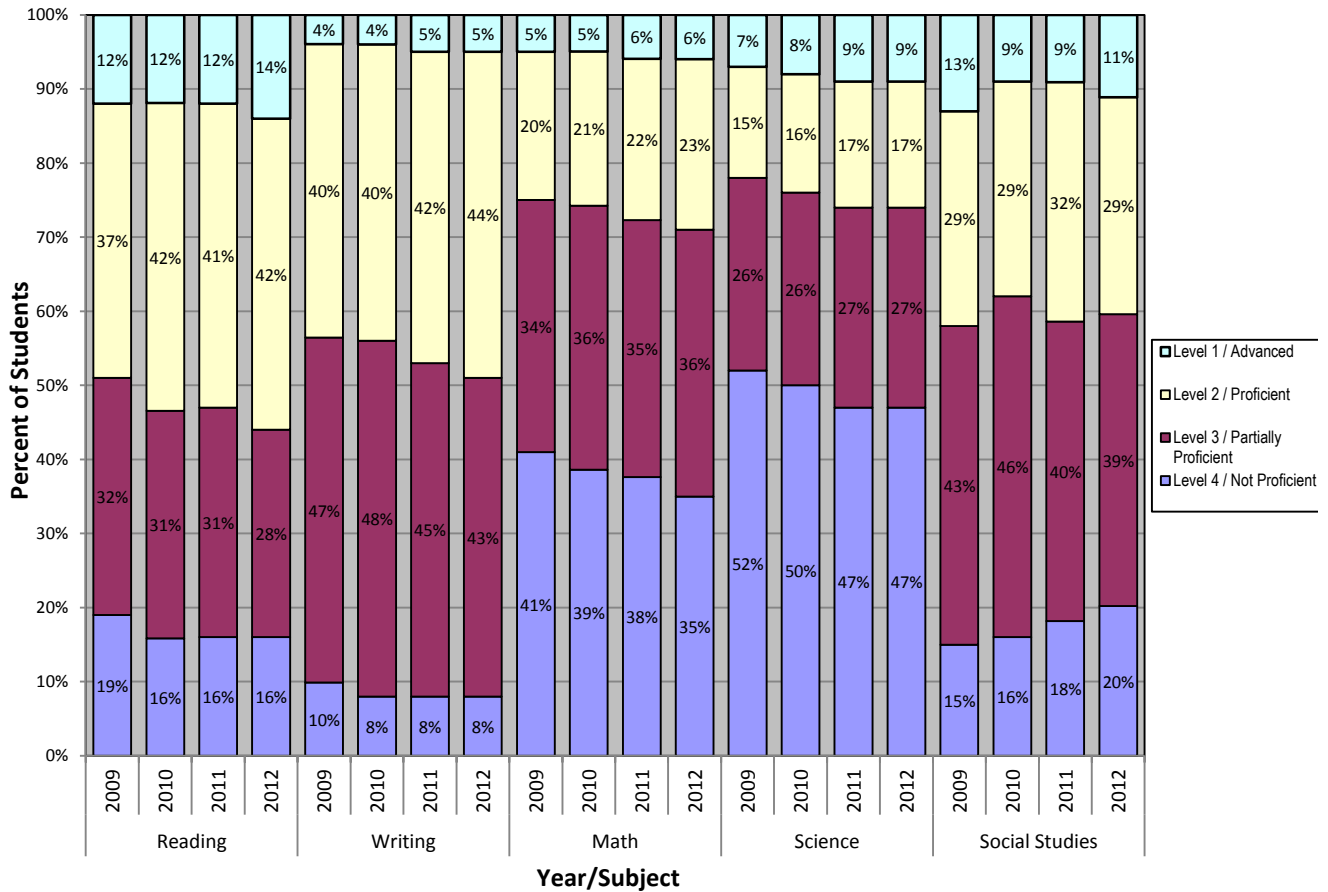

Spring 2012 Michigan Merit Exam (MME) Statewide Results

Subject	Year	Number of Students Assessed	Level 4 / Not Proficient	Level 3 / Partially Proficient	Level 2 / Proficient	Level 1 / Advanced	Levels 1 & 2 / Proficient or Above	Mean Scale Score
Reading	2009	111805	19%	32%	37%	12%	49%	1083
	2010	109617	16%	31%	42%	12%	54%	1108
	2011	107995	16%	31%	41%	12%	53%	1107
	2012	106321	16%	28%	42%	14%	56%	1109
Writing	2009	112677	10%	47%	40%	4%	43%	1091
	2010	110151	8%	48%	40%	4%	44%	1092
	2011	108590	8%	45%	42%	5%	47%	1095
	2012	106892	8%	43%	44%	5%	49%	1096
Math	2009	110877	41%	34%	20%	5%	26%	1094
	2010	108932	39%	36%	21%	5%	25%	1094
	2011	107293	38%	35%	22%	6%	27%	1094
	2012	105536	35%	36%	23%	6%	29%	1098
Science	2009	111351	52%	26%	15%	7%	22%	1073
	2010	109268	50%	26%	16%	8%	24%	1101
	2011	107653	47%	27%	17%	9%	25%	1103
	2012	105901	47%	27%	17%	9%	26%	1103
Social Studies	2009	111455	15%	43%	29%	13%	42%	1127
	2010	109408	16%	46%	29%	9%	37%	1123
	2011	107757	18%	40%	32%	9%	41%	1123
	2012	105899	20%	39%	29%	11%	41%	1123