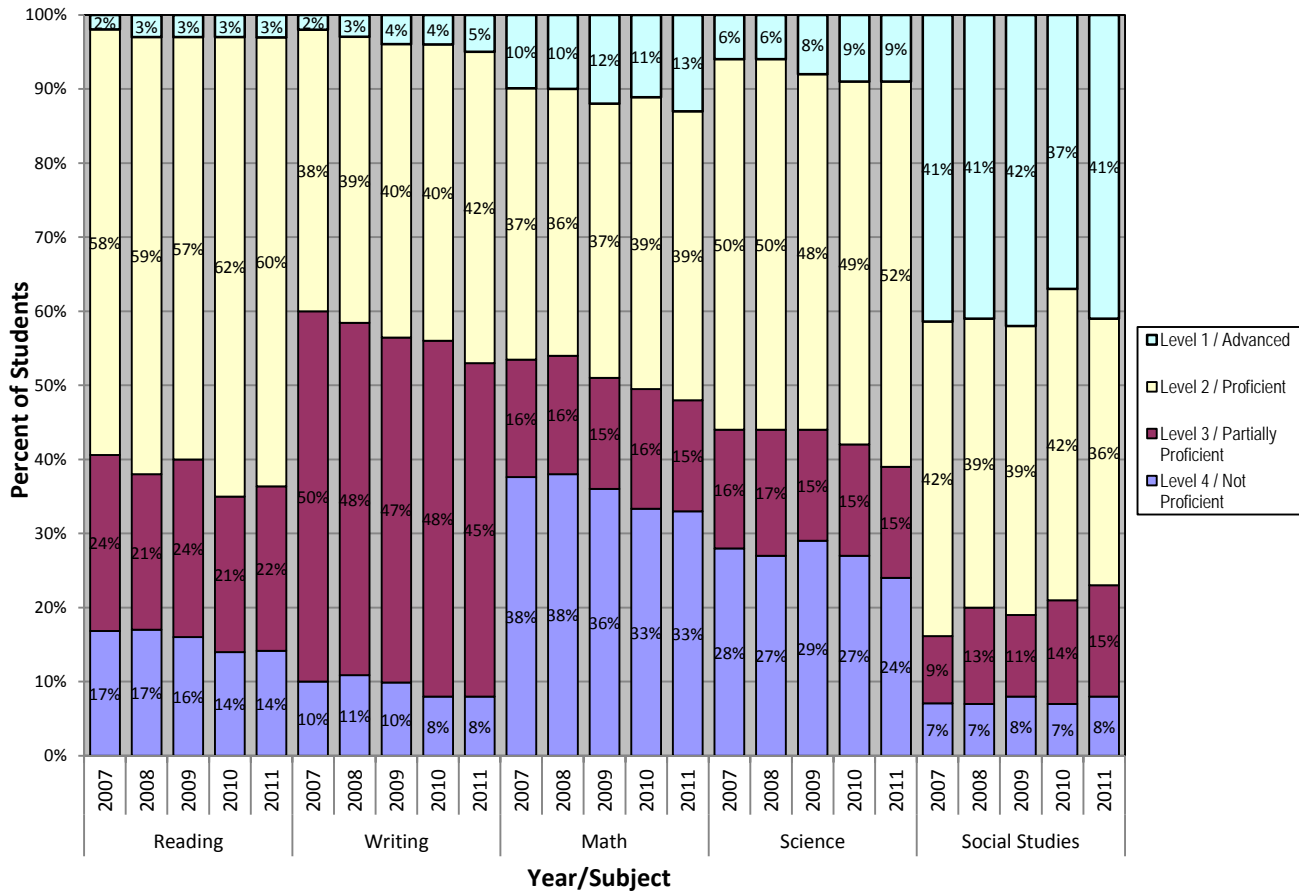

Spring 2011 Michigan Merit Exam (MME) Statewide Results

Subject	Year	Number of Students Assessed	Level 4 / Not Proficient	Level 3 / Partially Proficient	Level 2 / Proficient	Level 1 / Advanced	Levels 1 & 2 / Proficient or Above	Mean Scale Score
Reading	2007	113956	17%	24%	58%	2%	60%	1104
	2008	113642	17%	21%	59%	3%	62%	1105
	2009	111804	16%	24%	57%	3%	60%	1105.64
	2010	109617	14%	21%	62%	3%	65%	1107.81
	2011	107995	14%	22%	60%	3%	63%	1107.24
Writing	2007	111479	10%	50%	38%	2%	40%	1089
	2008	112954	11%	48%	39%	3%	41%	1090
	2009	112677	10%	47%	40%	4%	43%	1090.54
	2010	110151	8%	48%	40%	4%	44%	1092.28
	2011	108590	8%	45%	42%	5%	47%	1094.53
Math	2007	113839	38%	16%	37%	10%	46%	1093
	2008	113234	38%	16%	36%	10%	46%	1093
	2009	110876	36%	15%	37%	12%	49%	1094.46
	2010	108932	33%	16%	39%	11%	50%	1093.55
	2011	107293	33%	15%	39%	13%	52%	1094.05
Science	2007	113630	28%	16%	50%	6%	56%	1098
	2008	113180	27%	17%	50%	6%	57%	1099
	2009	111346	29%	15%	48%	8%	56%	1099.07
	2010	109268	27%	15%	49%	9%	58%	1100.59
	2011	107653	24%	15%	52%	9%	61%	1103.22
Social Studies	2007	113718	7%	9%	42%	41%	83%	1123
	2008	114125	7%	13%	39%	41%	80%	1123
	2009	111455	8%	11%	39%	42%	81%	1126.54
	2010	109408	7%	14%	42%	37%	79%	1122.91
	2011	107757	8%	15%	36%	41%	78%	1122.7