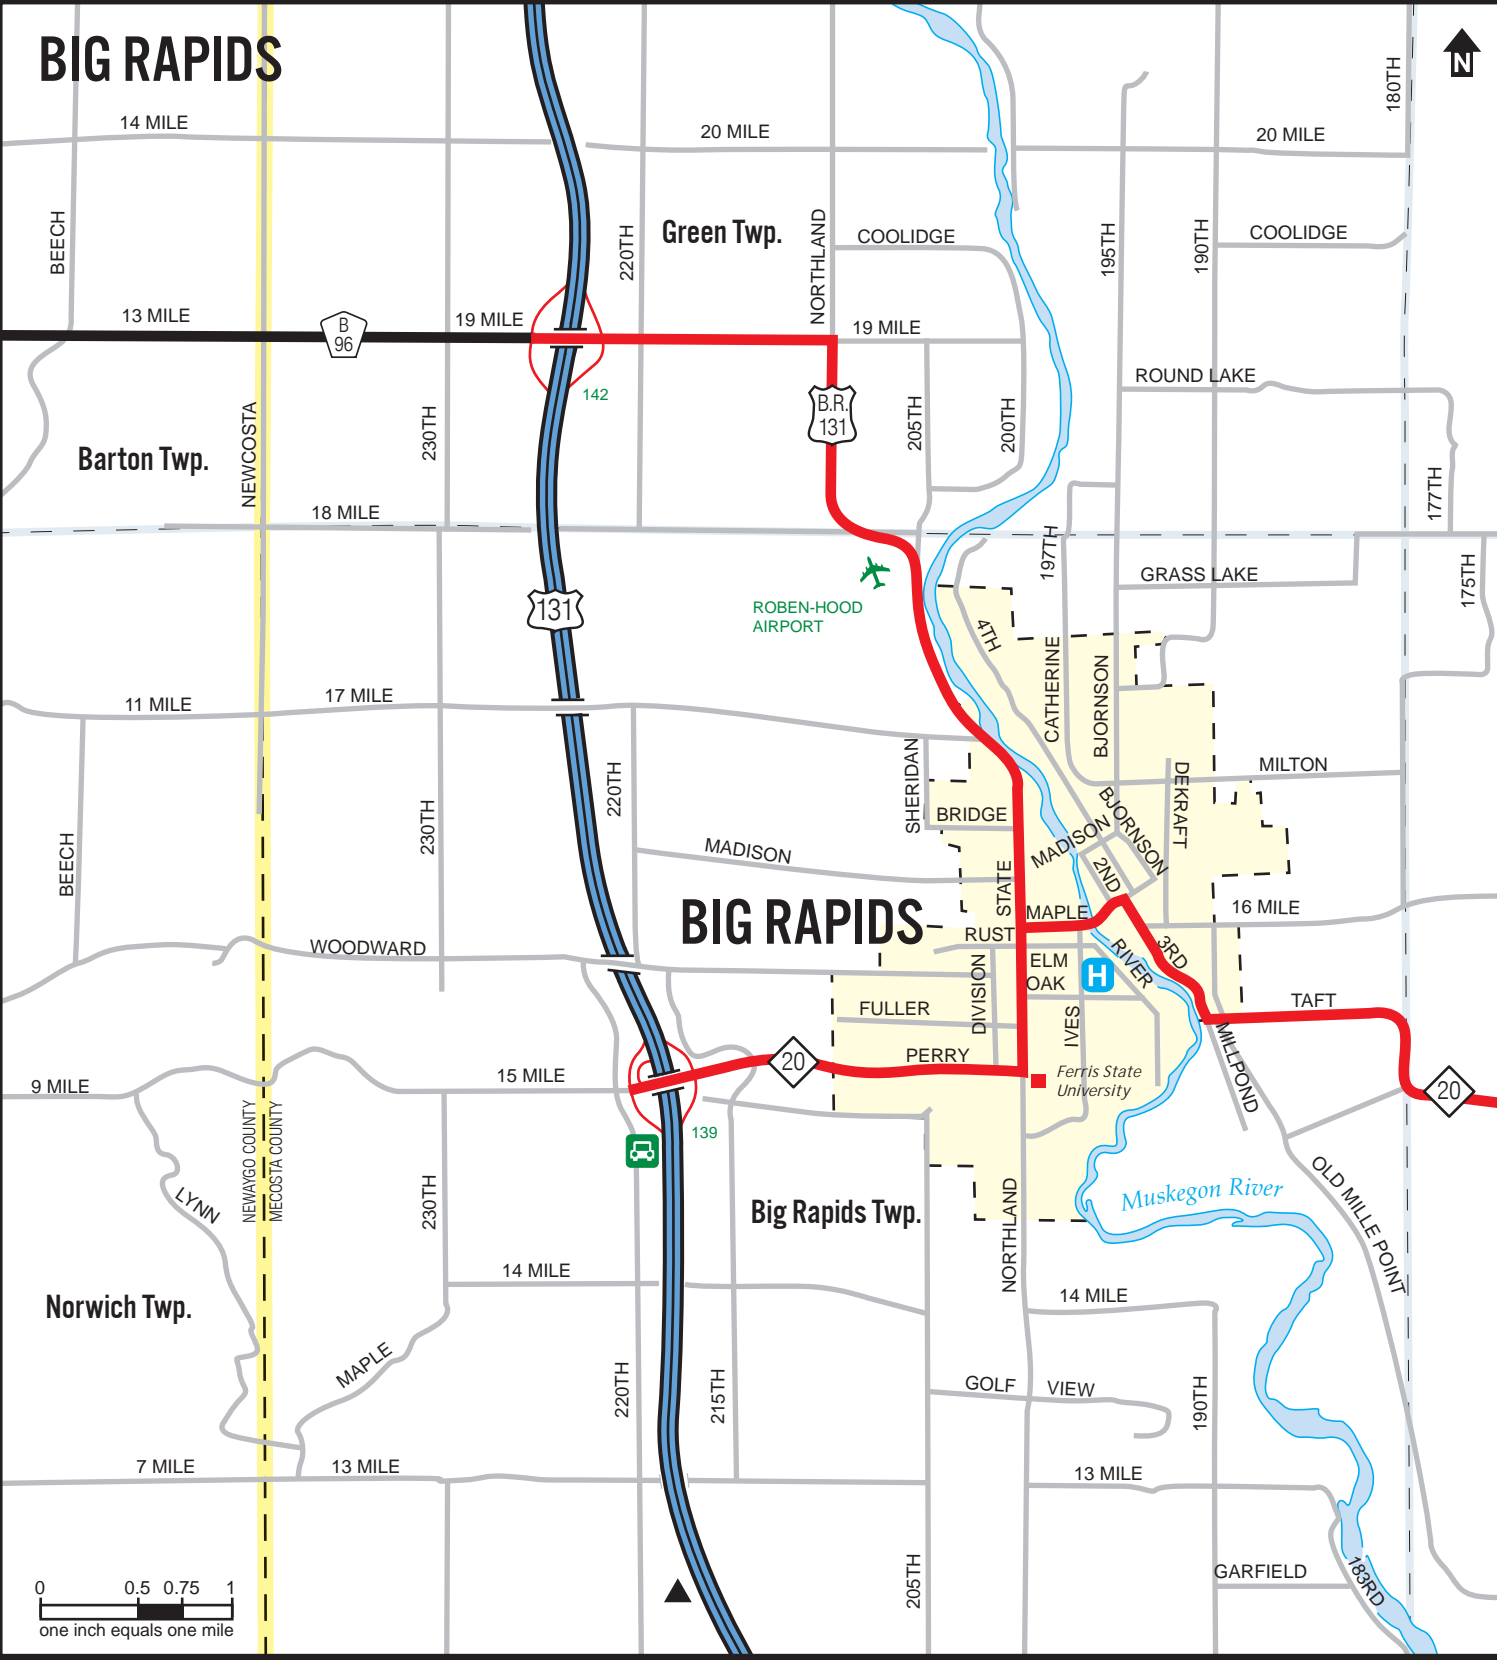

BIG RAPIDS

14 MILE

BEECH

13 MILE

19 MILE

142

20 MILE

Green Twp.

COOLIDGE

20 MILE

180TH

230TH

NORTHLAND

19 MILE

195TH

190TH

ROUND LAKE

Barton Twp.

NEWCOSTA

18 MILE

205TH

200TH

177TH

ROBEN-HOOD AIRPORT

GRASS LAKE

175TH

11 MILE

17 MILE

220TH

ROBEN-HOOD AIRPORT

197TH

CATHERINE