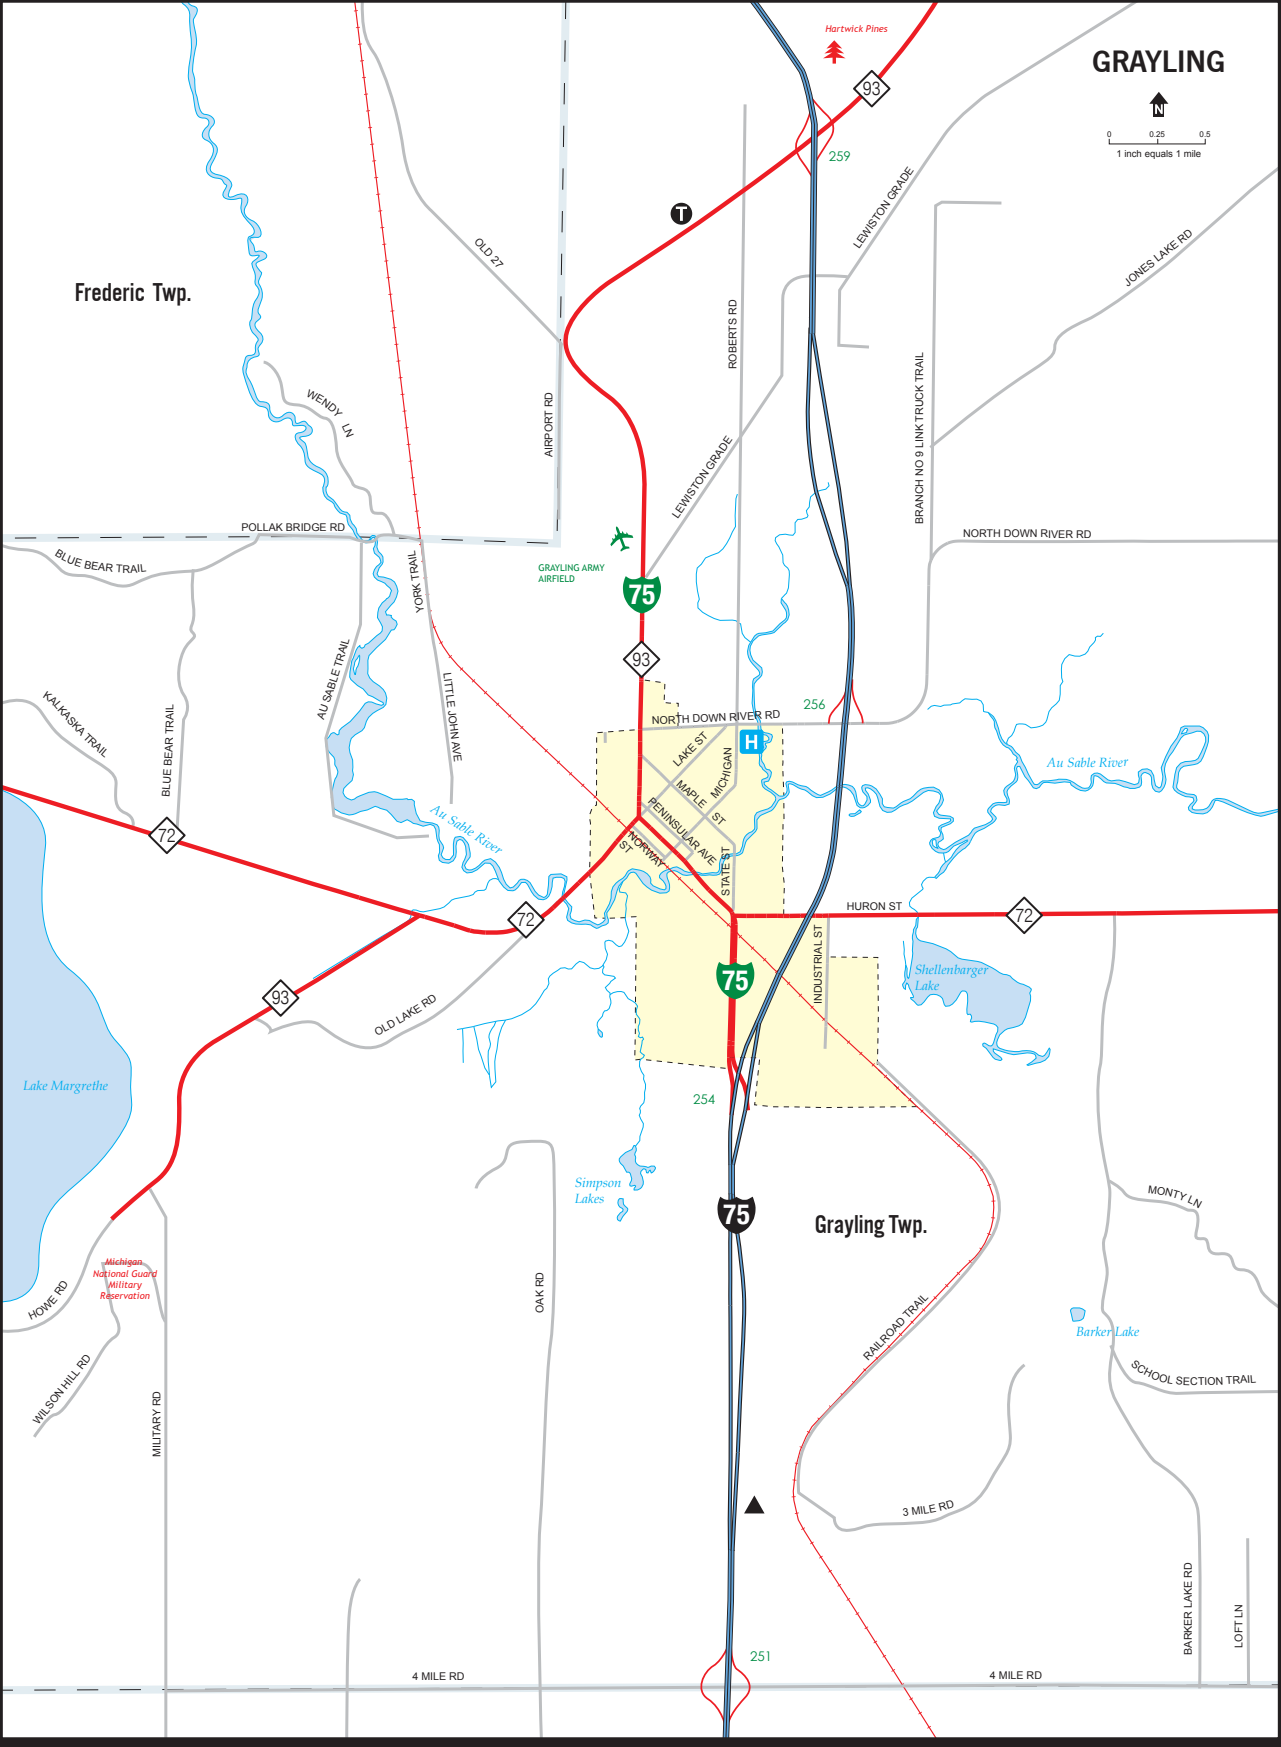

GRAYLING

Frederic Twp.

Grayling Twp.

Hartwick Pines

T

75

93

75

75

72

72

93

72

254

251

259

256

4 MILE RD

4 MILE RD

Michigan National Guard Military Reservation

GRAYLING ARMY AIRFIELD

Lake Margrethe

Simpson Lakes

Shellenburger Lake

Barker Lake

KALASKA TRAIL

BLUE BEAR TRAIL

AU SABLE TRAIL

YORK TRAIL

OLD 27

WENDY LN

POLLAK BRIDGE RD

BLUE BEAR TRAIL

LITTLE JOHN AVE

LEWISTON GRADE

ROBERTS RD

LEWISTON GRADE

JONES LAKE RD

NORTH DOWN RIVER RD

NORTH DOWN RIVER RD

HURON ST

LAKE ST

MAPLE ST

PENINSULAR AVE

NORWAY ST

STATE ST

INDUSTRIAL ST

MONTY LN

SCHOOL SECTION TRAIL

RAILROAD TRAIL

3 MILE RD

BARKER LAKE RD

LOFT LN

OAK RD

MILITARY RD

WILSON HILL RD

HOWE RD