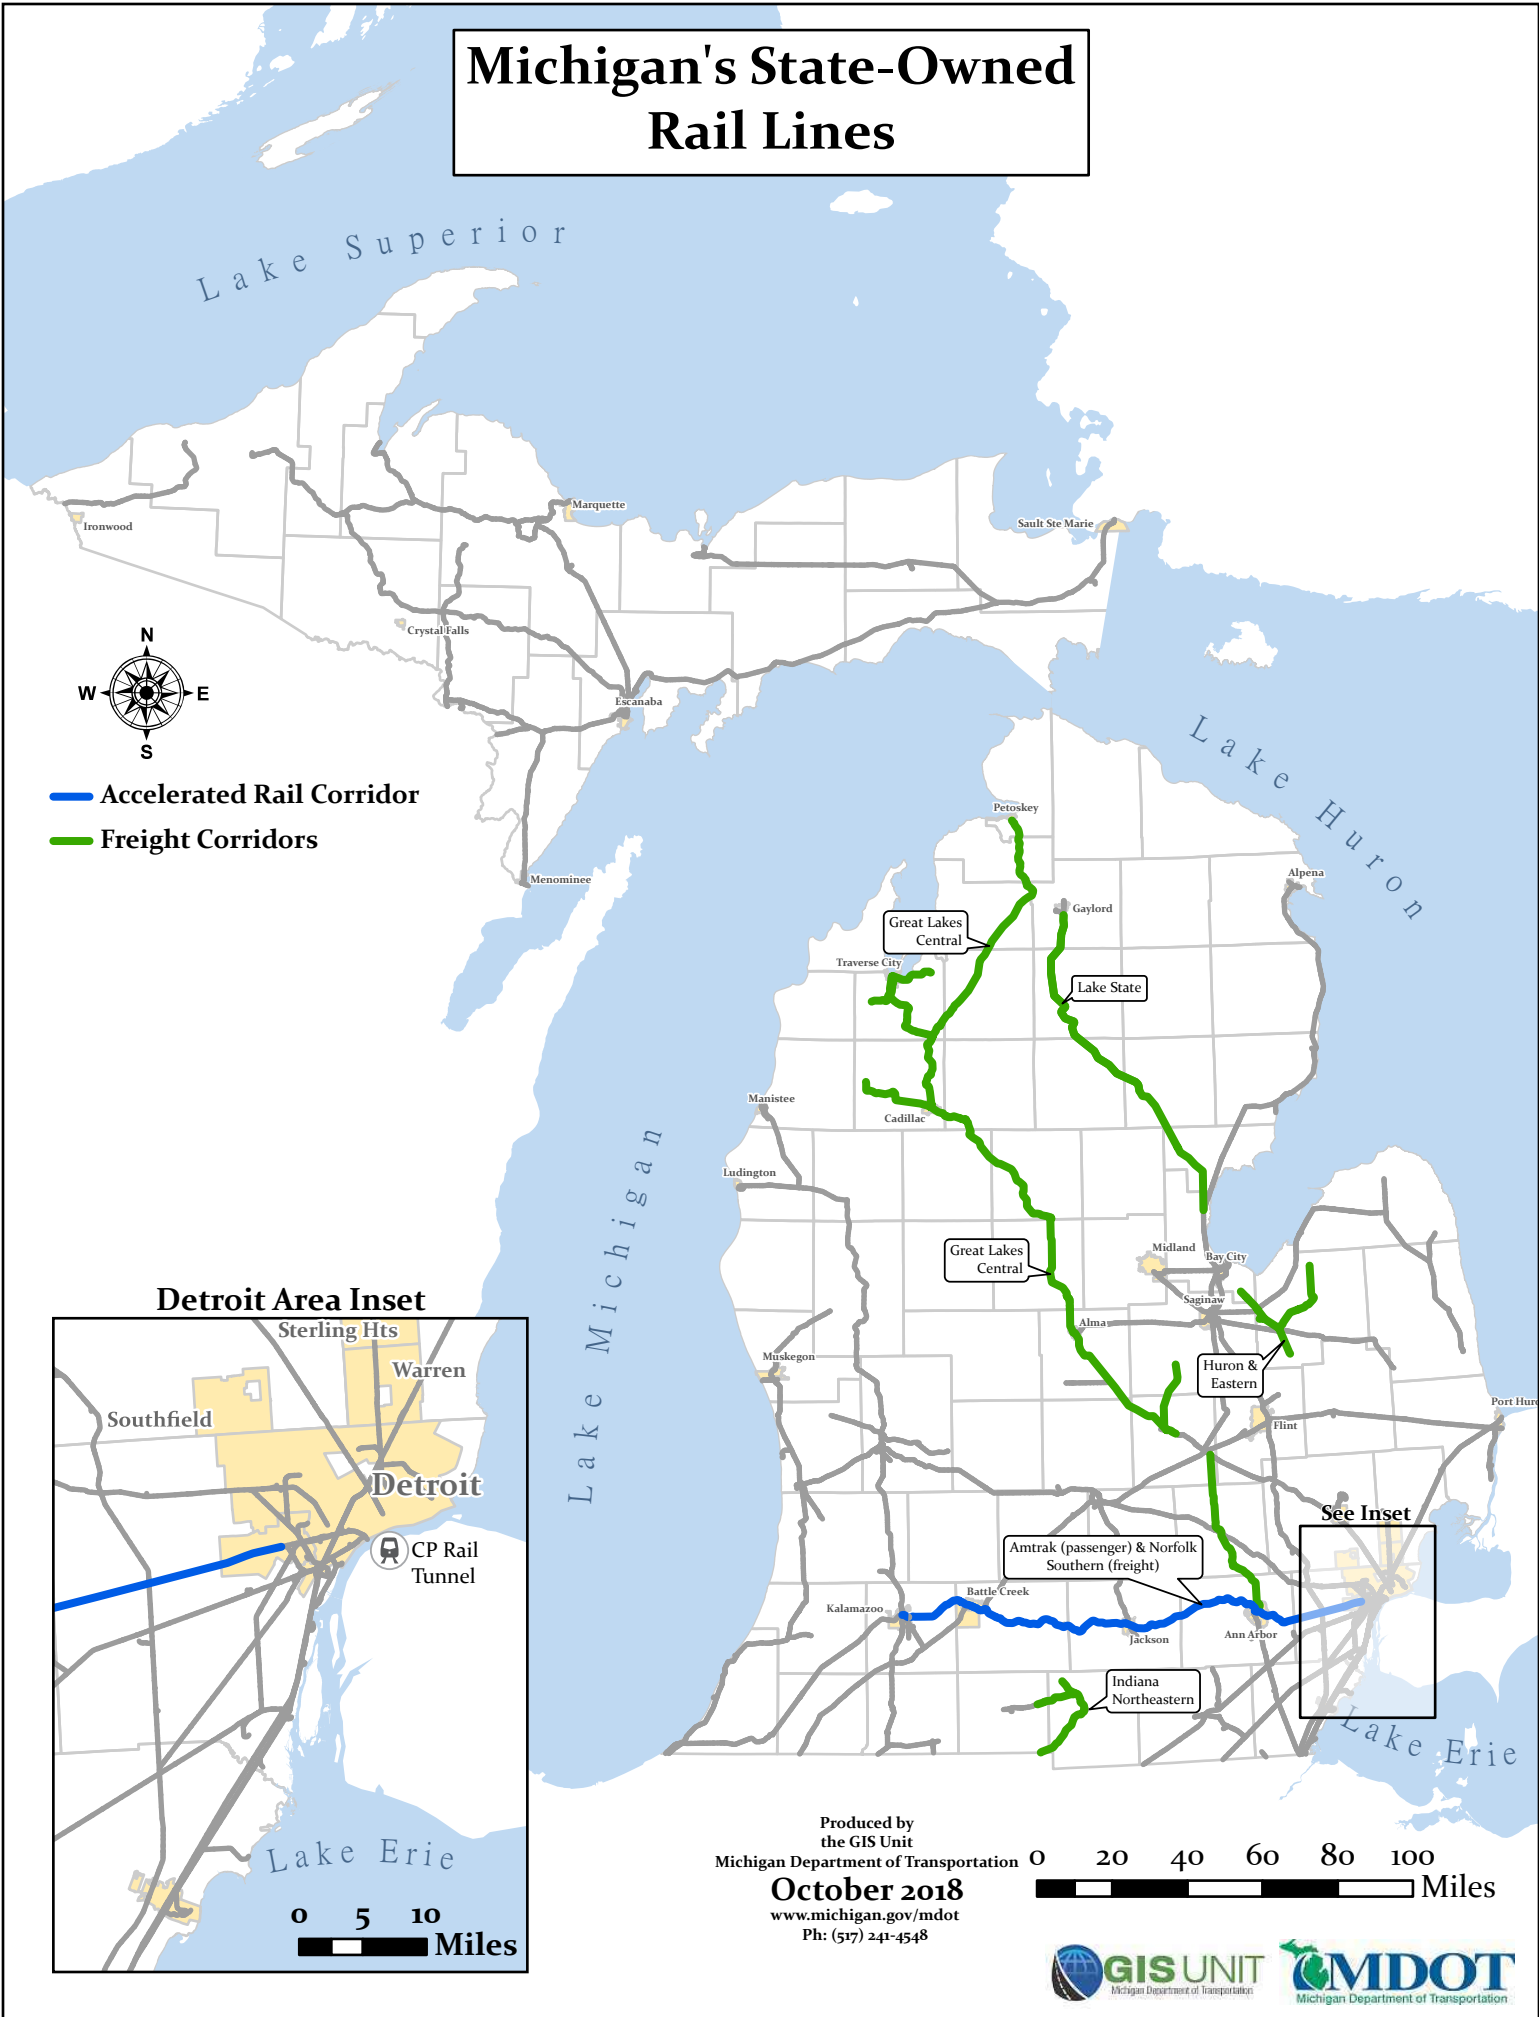

Michigan's State-Owned Rail Lines

- Accelerated Rail Corridor
- Freight Corridors

Detroit Area Inset

Produced by
the GIS Unit
Michigan Department of Transportation
October 2018
www.michigan.gov/mdot
Ph: (517) 241-4548