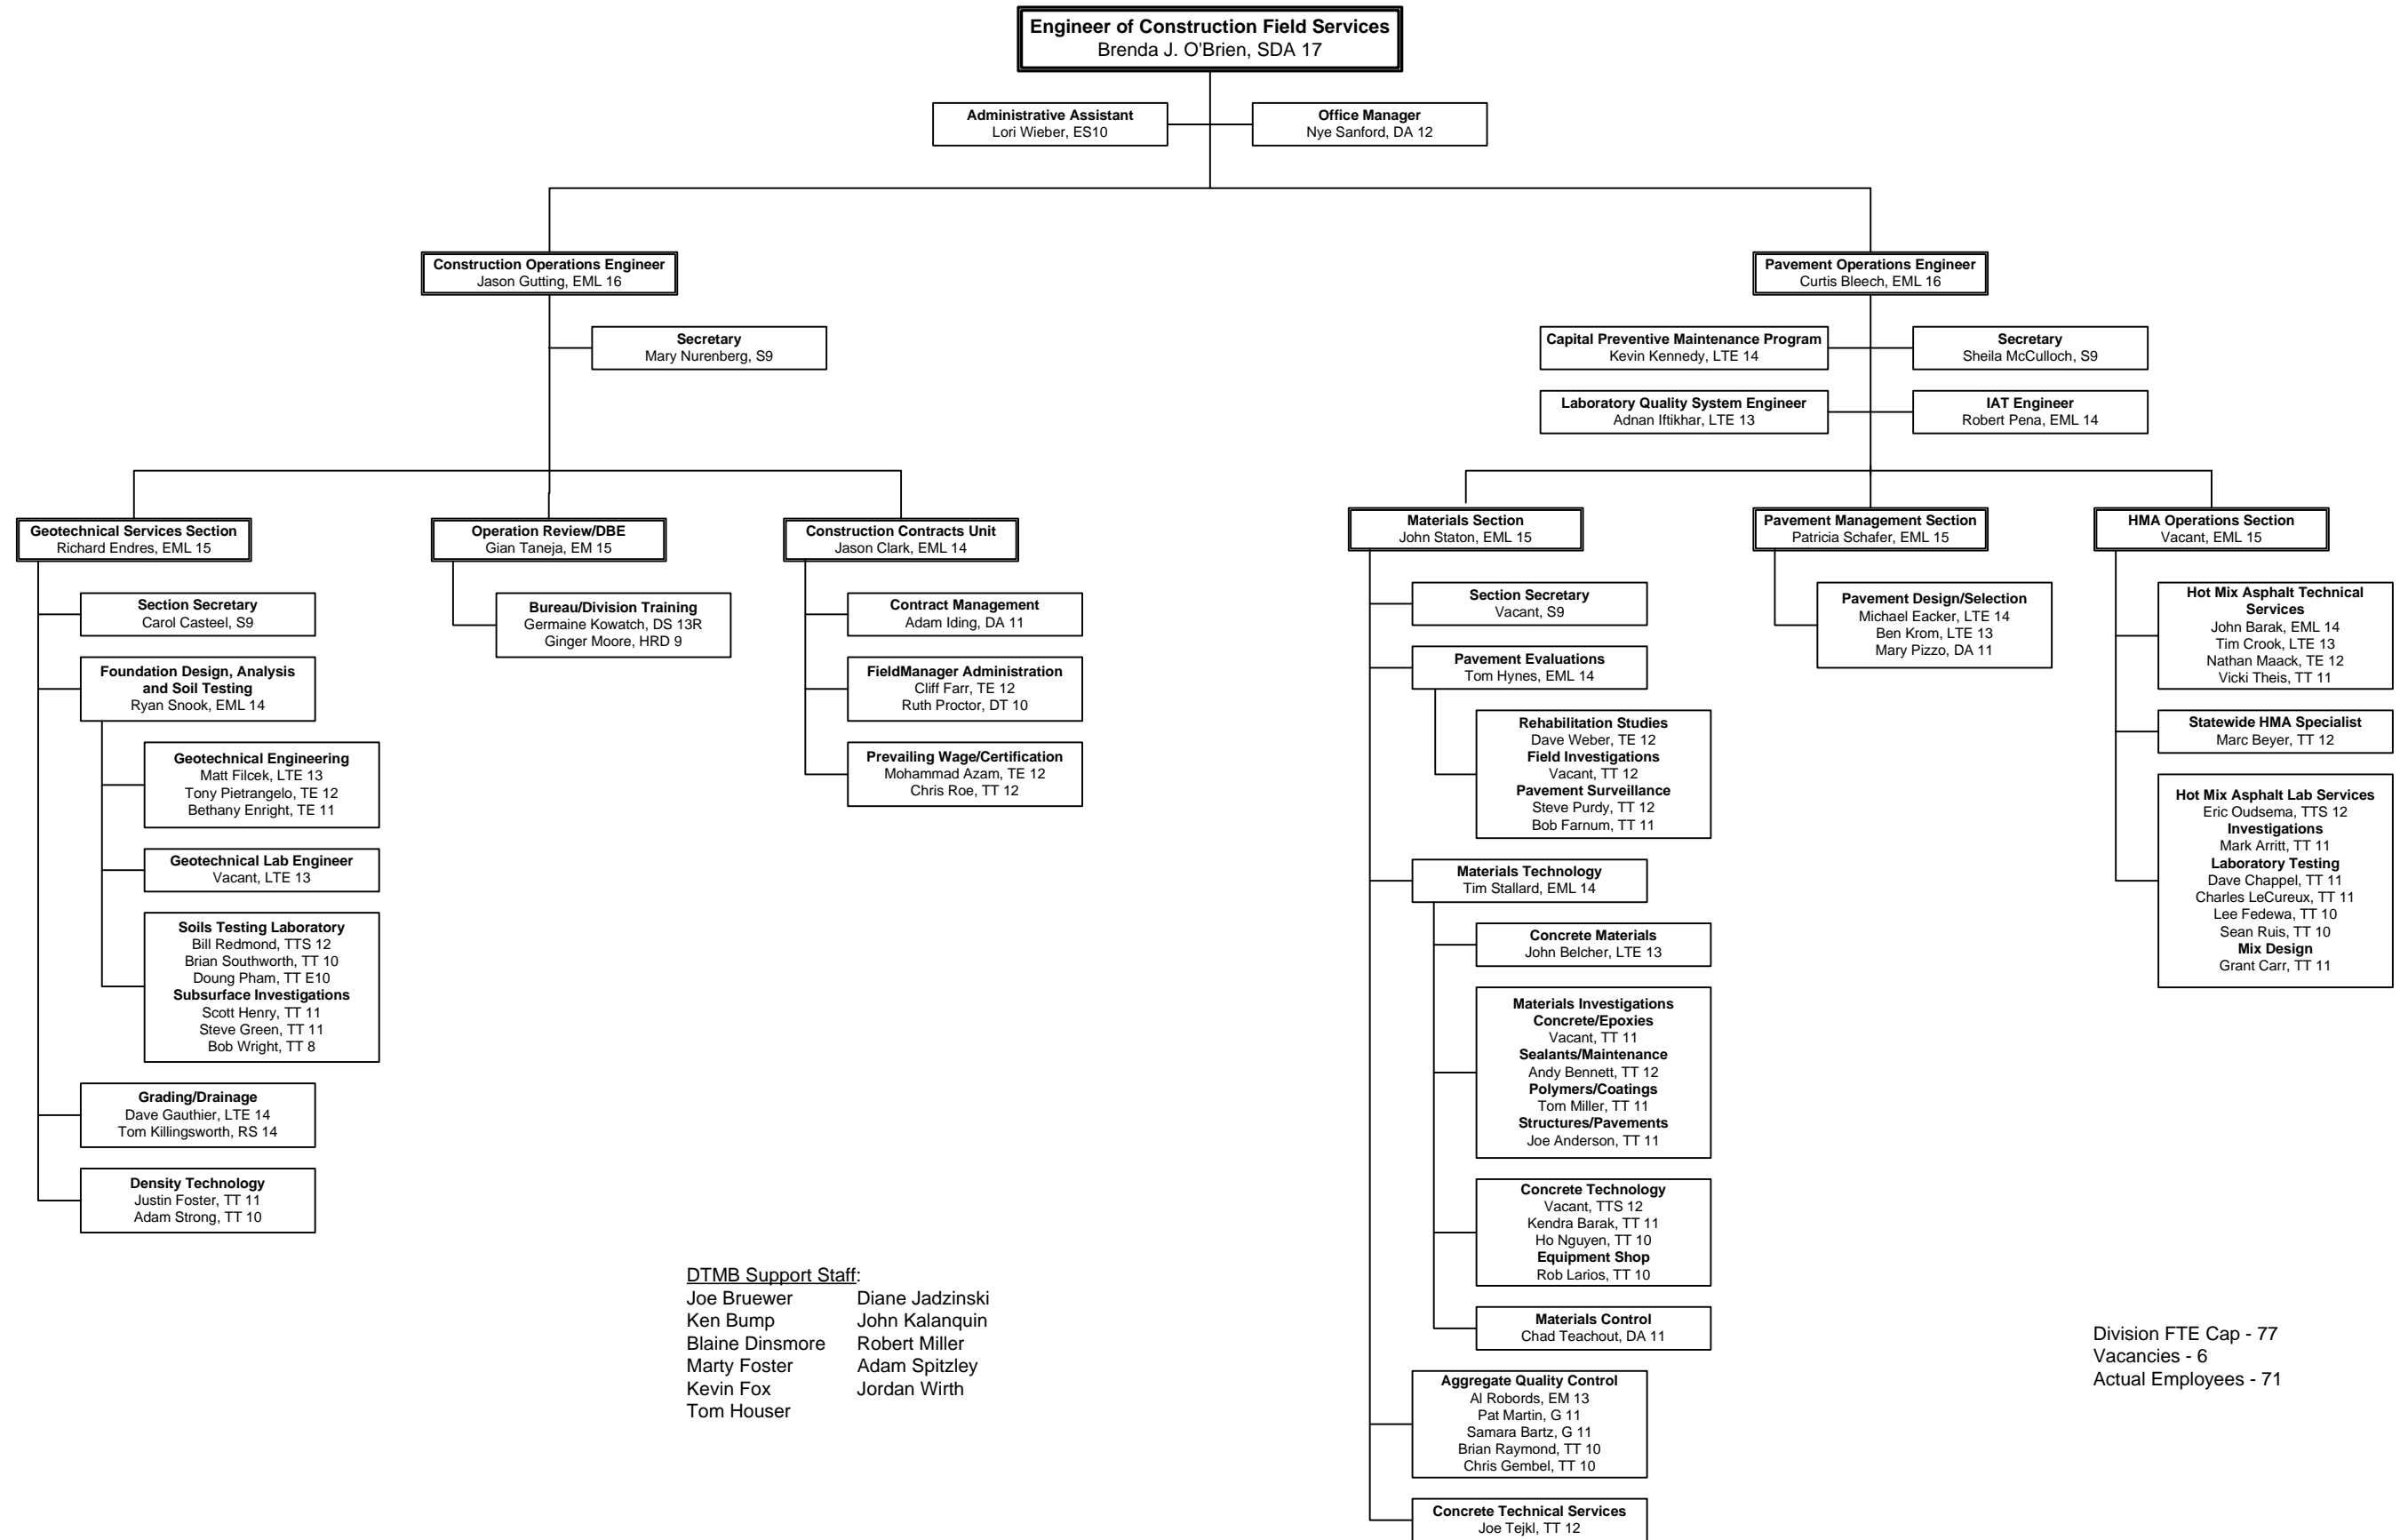

# CONSTRUCTION FIELD SERVICES DIVISION ORGANIZATION STRUCTURE NOVEMBER 2011

**DTMB Support Staff:**  
 Joe Bruewer      Diane Jadzinski  
 Ken Bump        John Kalanquin  
 Blaine Dinsmore   Robert Miller  
 Marty Foster     Adam Spitzley  
 Kevin Fox        Jordan Wirth  
 Tom Houser

Division FTE Cap - 77  
 Vacancies - 6  
 Actual Employees - 71