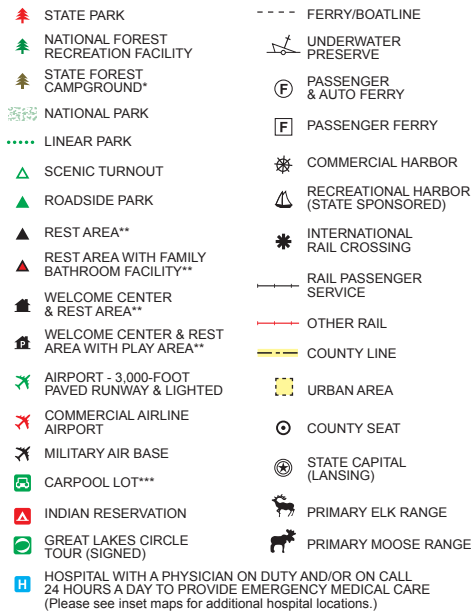

HIGHWAY MARKERS

INTERSTATE, U.S. AND STATE ROUTES

COUNTY ROADS

MAP SYMBOLS

*For more information on state forest campgrounds, visit www.michigan.gov/stateparks

**Accessible to people with disabilities

***For more information on carpool lots, visit www.michigan.gov/parkandride