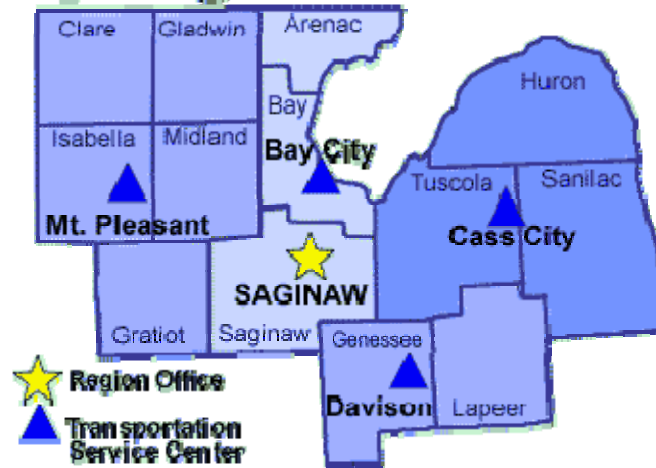

Bay Region Bridge Council

Bay Region

Tony Rytlewski	Bay City	(989) 894-8168
Brian McManus	Midland	(989) 837-3353
Fred Peivandi	Genesee CRC	(810) 767-4920
Deepak Gupta	Midland CRC	(989) 687-9060
Keith Cooper	MDOT-LAP	(517) 373-2346