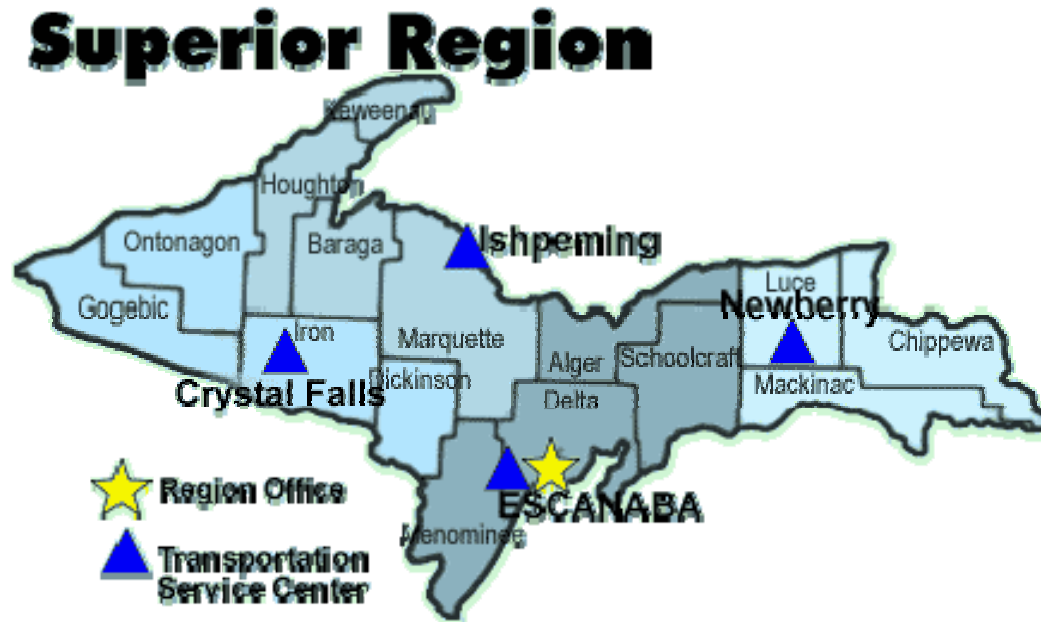

# Superior Region Bridge Council

Scott MacInnes	Houghton	(906) 482-1700
Tom Beber	Iron River	(906) 265-4469
Kurt Taavola	Marquette CRC	(906) 486-4491
Craig Kelso	Schoolcraft CRC	(906) 341-5634
Keith Cooper	MDOT-LAP	(517) 373-2346