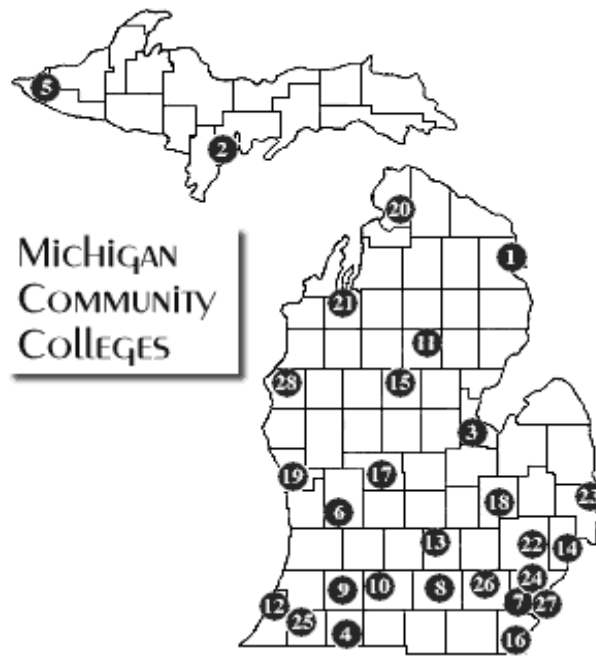

MICHIGAN COMMUNITY COLLEGE MATCH UP

ANSWER KEY

vcampus.mccvlc.org

<u>28</u> West Shore Community College	<u>20</u> North Central Michigan College
<u>17</u> Montcalm Community College	<u>12</u> Lake Michigan College
<u>3</u> Delta College	<u>13</u> Lansing Community College
<u>4</u> Glen Oaks Community College	<u>7</u> Henry Ford Community College
<u>18</u> Mott Community College	<u>10</u> Kellogg Community College
<u>1</u> Alpena Community College	<u>24</u> Schoolcraft College
<u>5</u> Gogebic Community College	<u>2</u> Bay de Noc Community College
<u>21</u> Northwestern Michigan College	<u>25</u> Southwestern Michigan College
<u>22</u> Oakland Community College	<u>27</u> Wayne County Community College
<u>19</u> Muskegon Community College	<u>11</u> Kirtland Community College
<u>26</u> Washtenaw Community College	<u>9</u> Kalamazoo Valley Community College
<u>23</u> St. Clair County Community College	<u>15</u> Mid-Michigan Community College
<u>8</u> Jackson Community College	<u>14</u> Macomb Community College
<u>6</u> Grand Rapids Community College	<u>16</u> Monroe County Community College