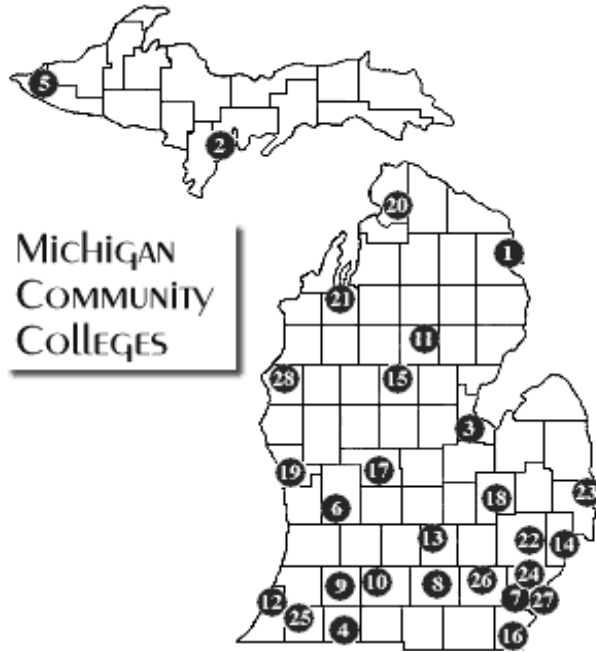

MICHIGAN COMMUNITY COLLEGE MATCH UP

Community College is one way to start one’s post-secondary education. It serves as a way to ease into the college life and can be less expensive than a 4-year school. Complete this activity with your mentee by matching up the 28 community colleges in Michigan with their locations. If some colleges are around where your mentee lives, it might make it easier for them to imagine their post-secondary future.