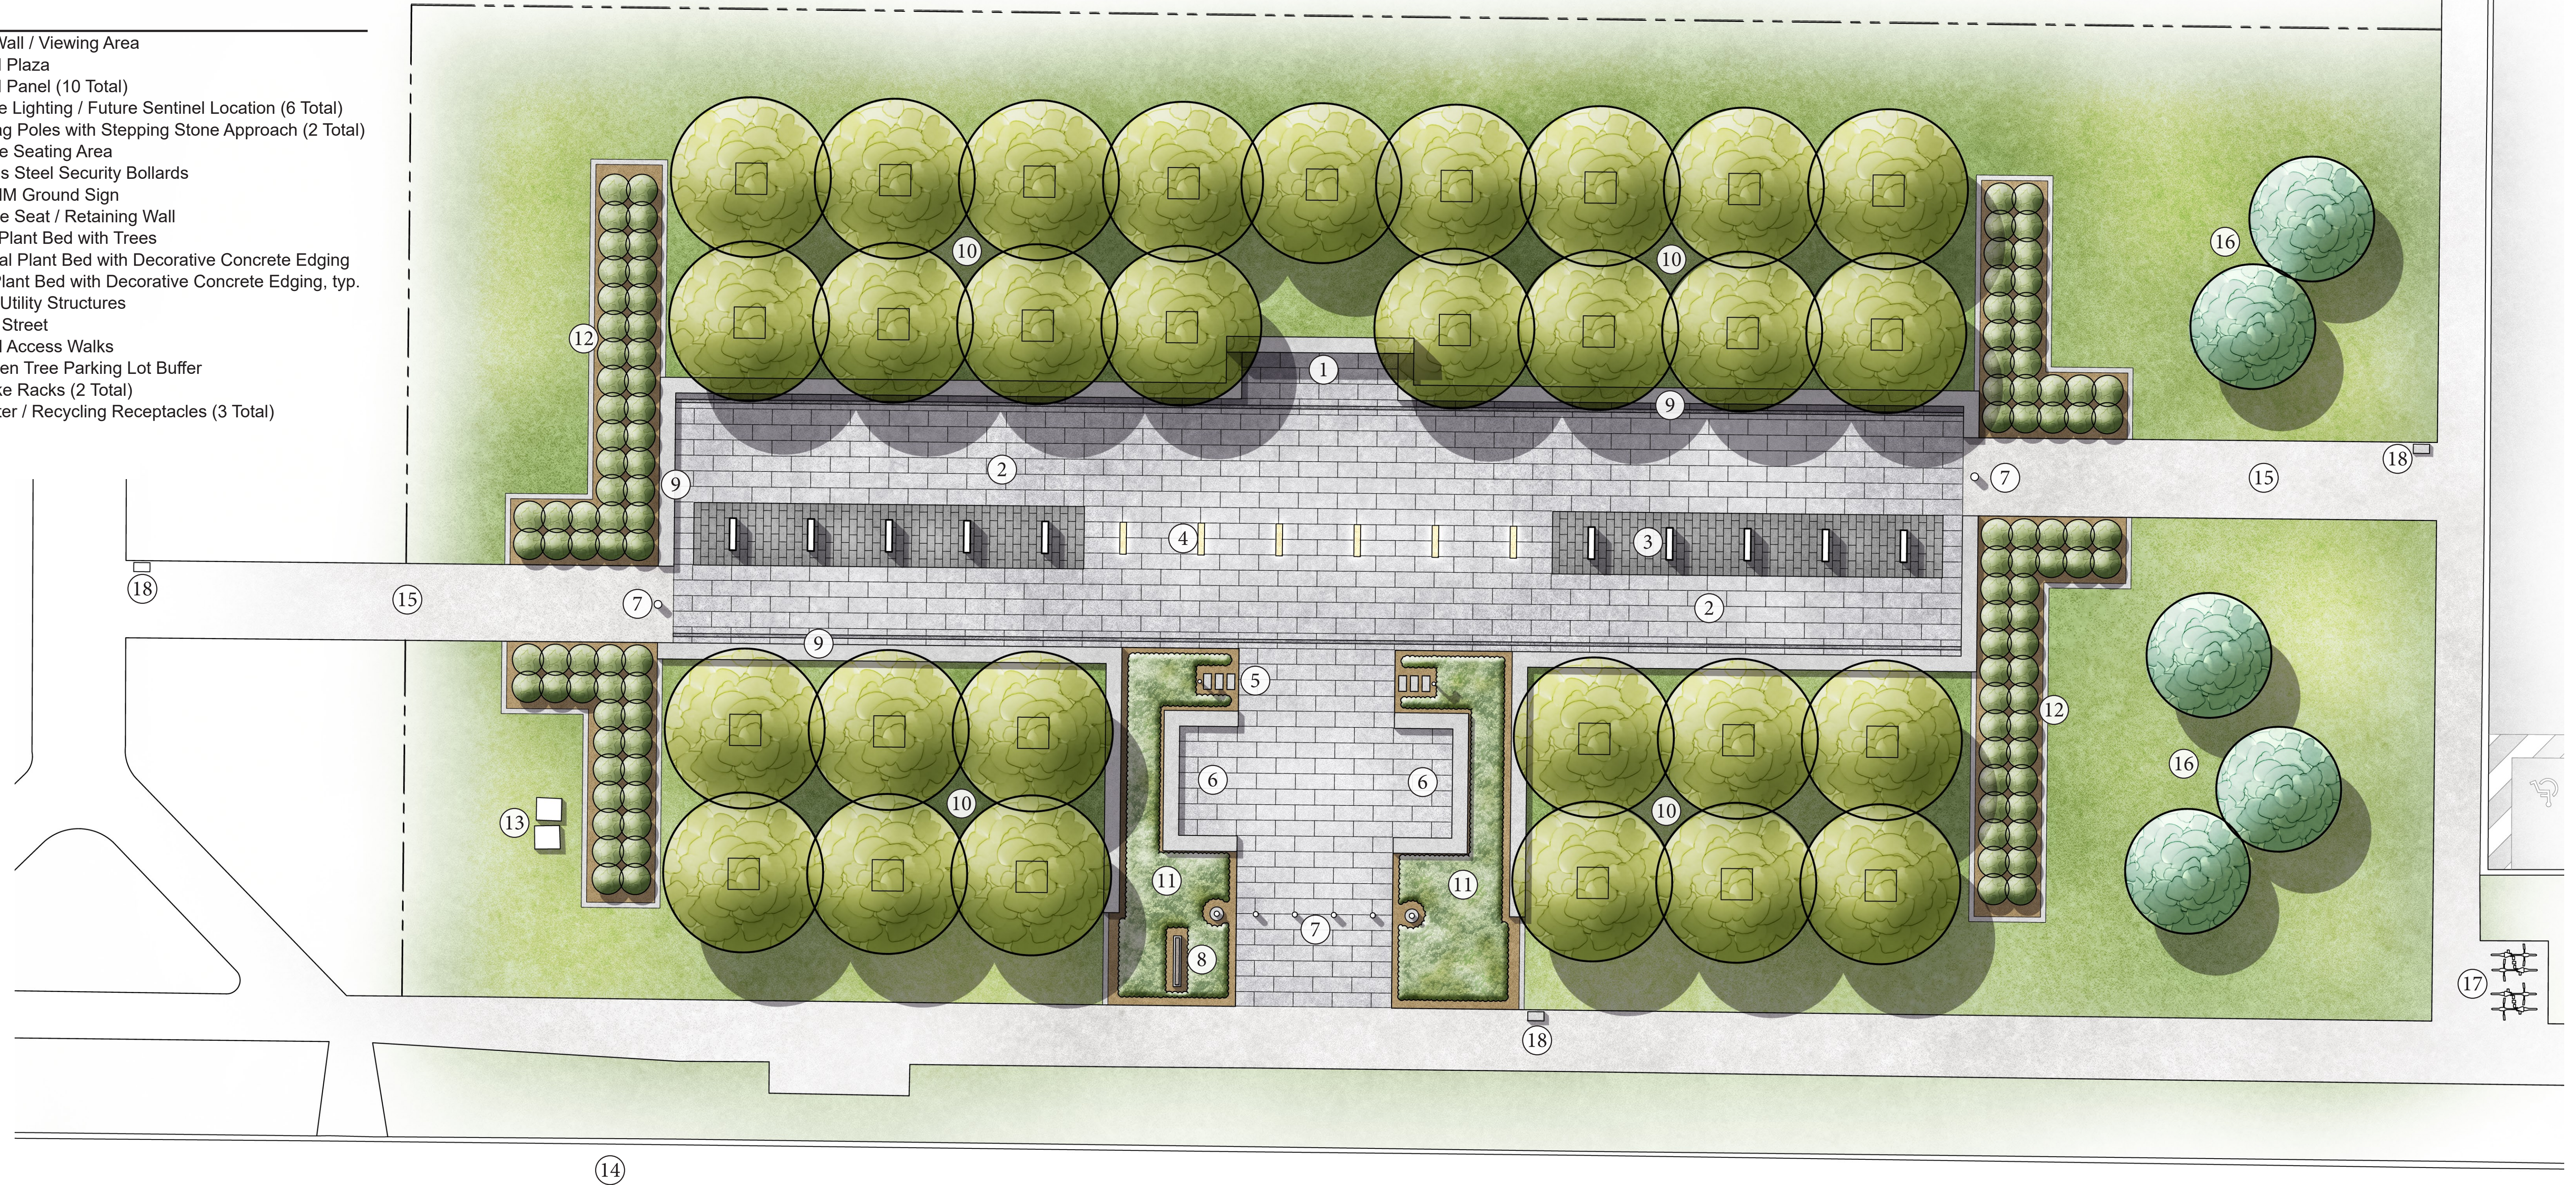

Legend

1. Donor Wall / Viewing Area
2. Sentinel Plaza
3. Sentinel Panel (10 Total)
4. In-Grade Lighting / Future Sentinel Location (6 Total)
5. New Flag Poles with Stepping Stone Approach (2 Total)
6. Entrance Seating Area
7. Stainless Steel Security Bollards
8. MLEOMM Ground Sign
9. Concrete Seat / Retaining Wall
10. Sloped Plant Bed with Trees
11. Perennial Plant Bed with Decorative Concrete Edging
12. Shrub Plant Bed with Decorative Concrete Edging, typ.
13. Existing Utility Structures
14. Allegan Street
15. MLEOM Access Walks
16. Evergreen Tree Parking Lot Buffer
17. New Bike Racks (2 Total)
18. New Litter / Recycling Receptacles (3 Total)

Michigan Law Enforcement Officers Memorial Monument