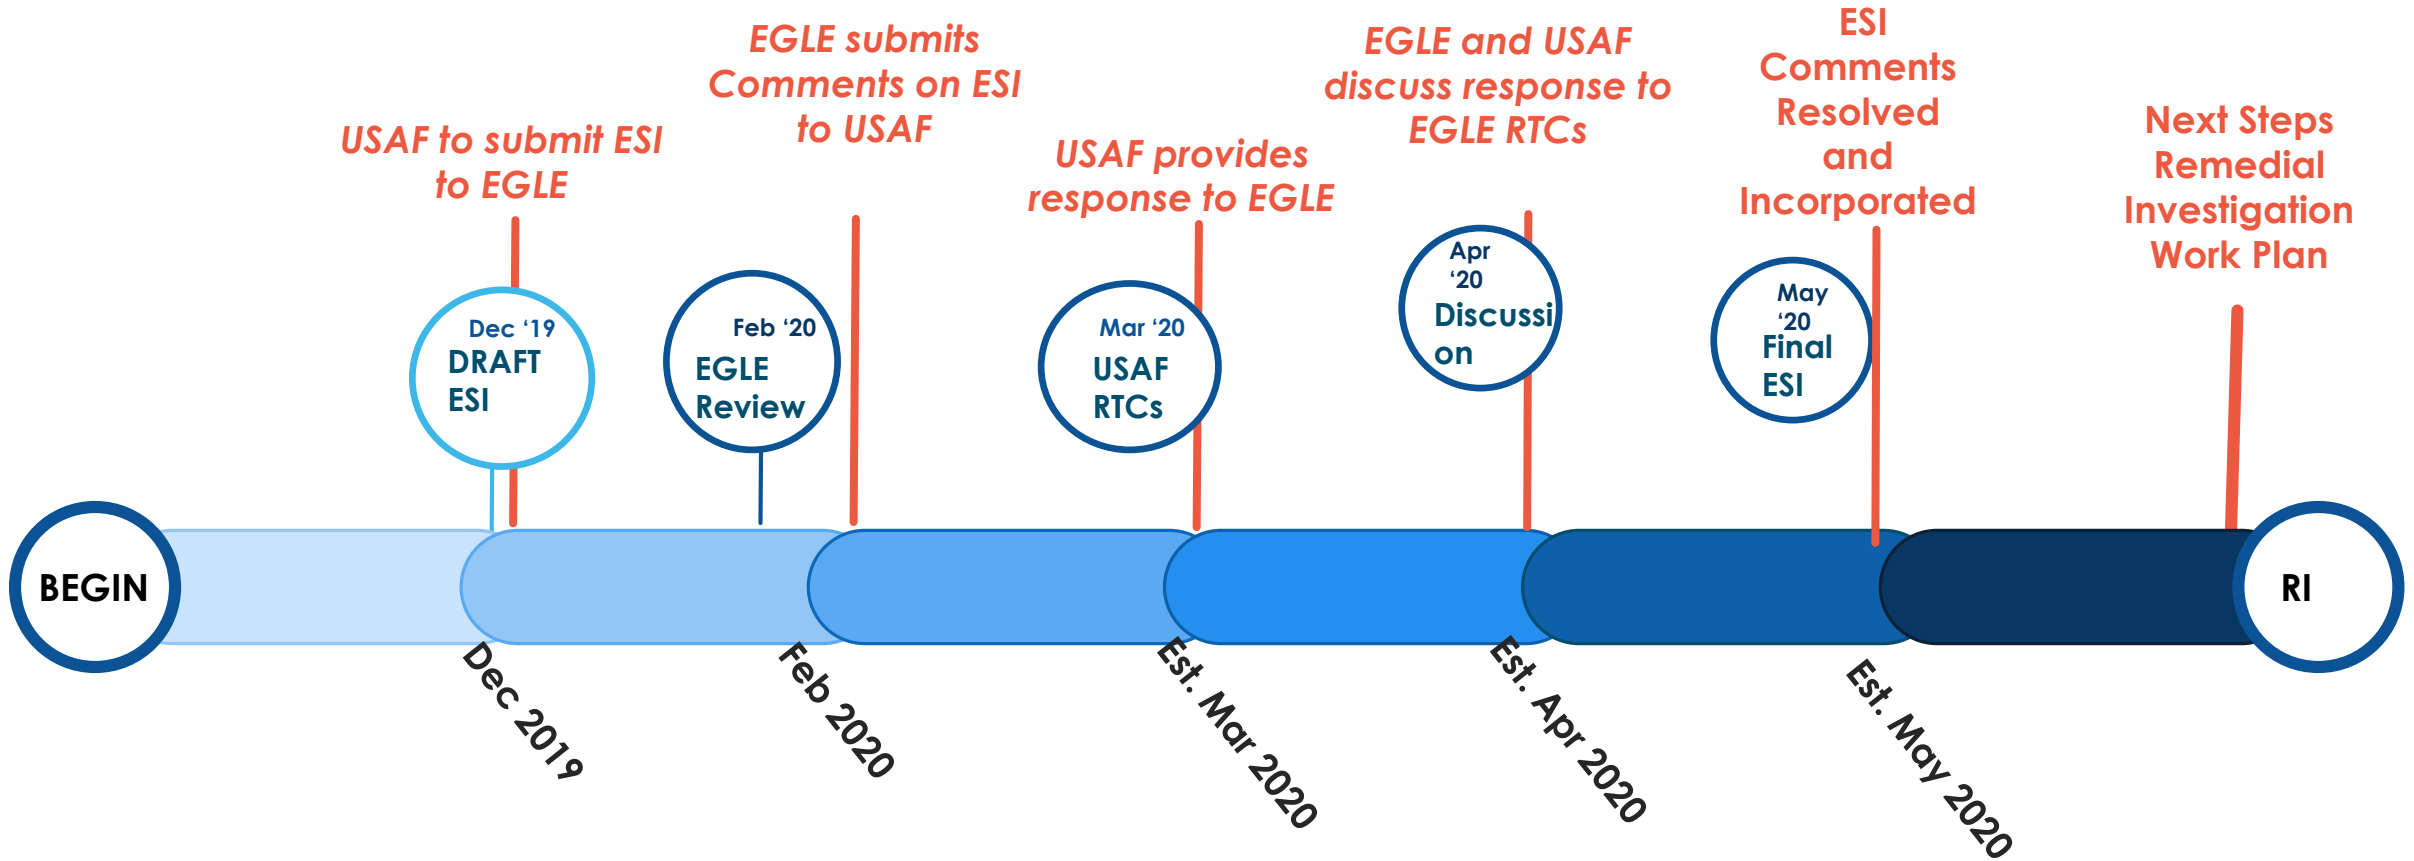

# EGLE Projected Timeline - Former WAFB PFAS ESI

*EGLE continues to coordinate with USAF on site issues.  
Dates are less certain the further projected into the future.*