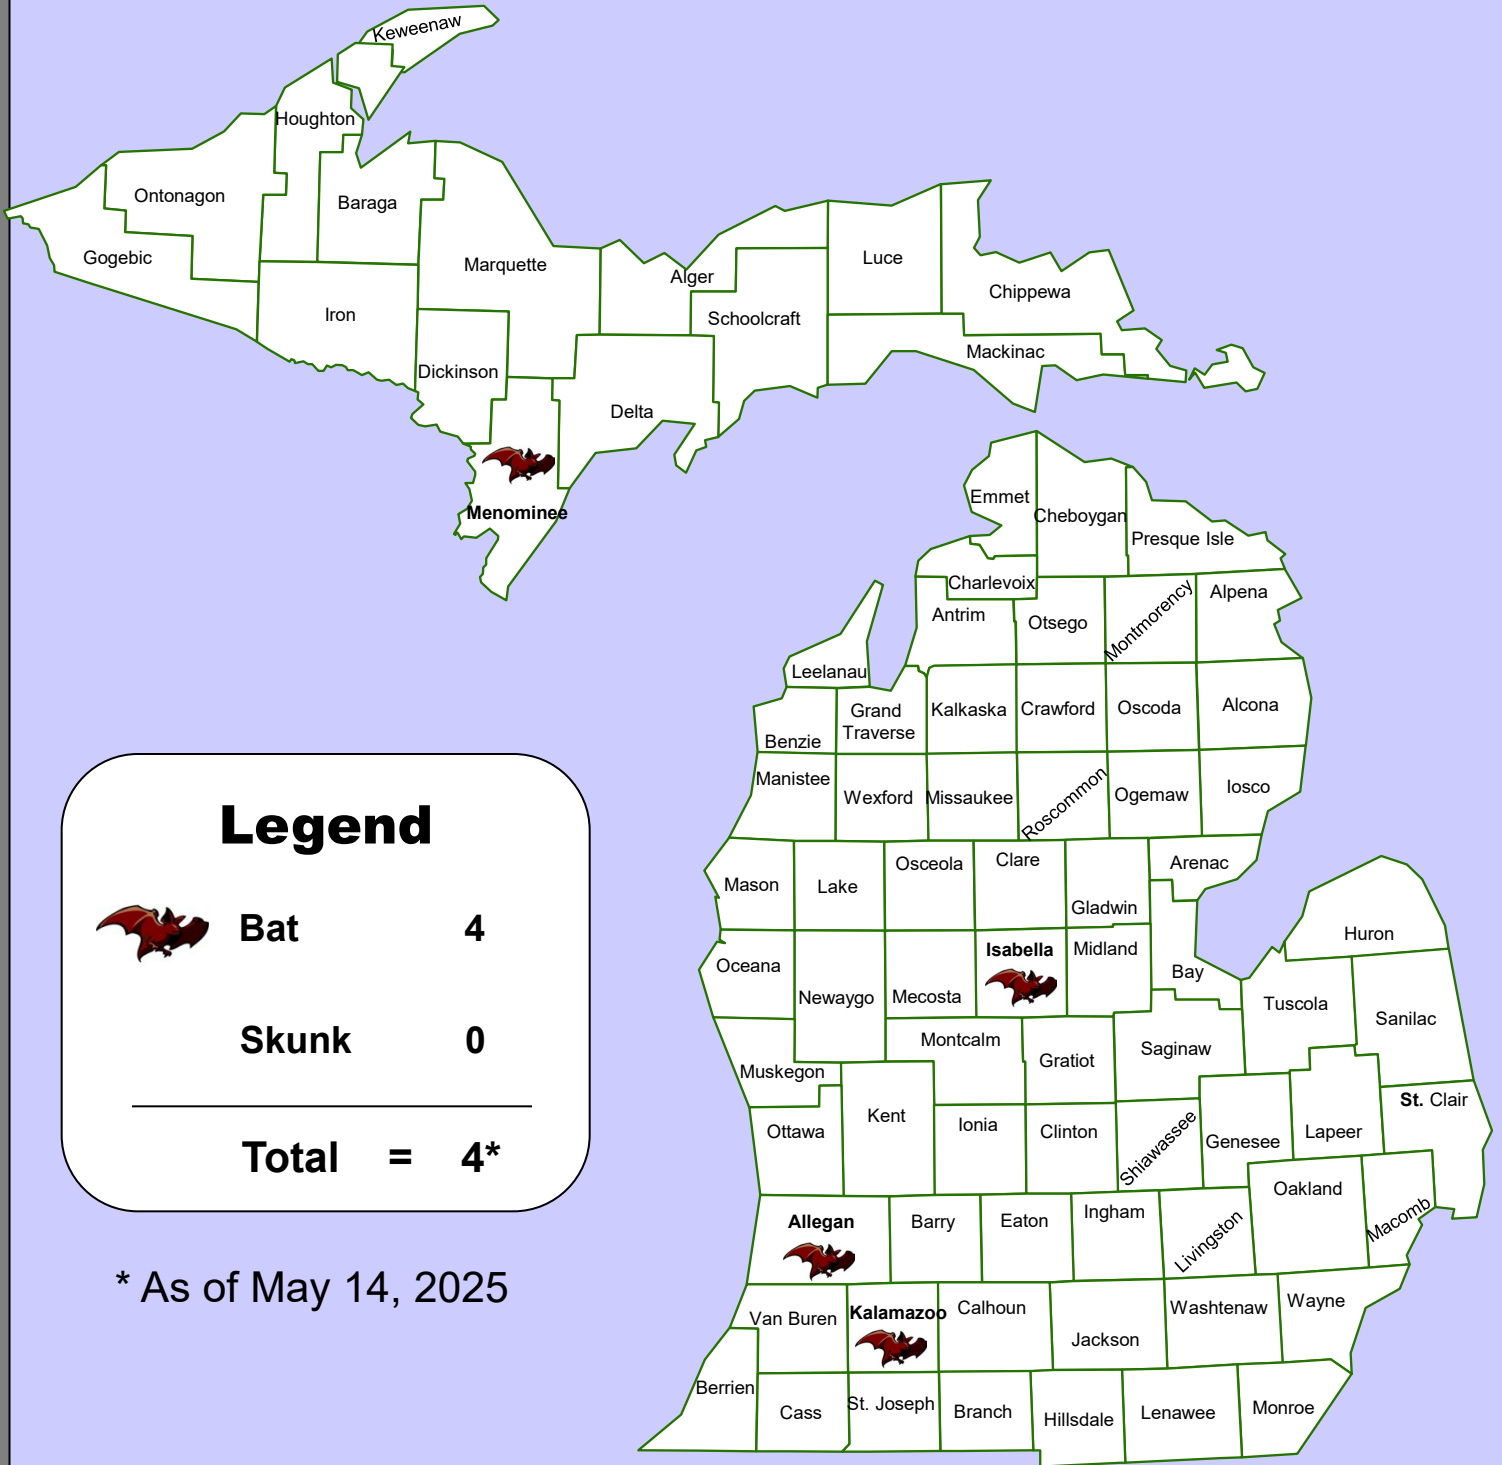

-2025-

Rabies Positive Animals in Michigan

Learn more about rabies in Michigan at michigan.gov/rabies