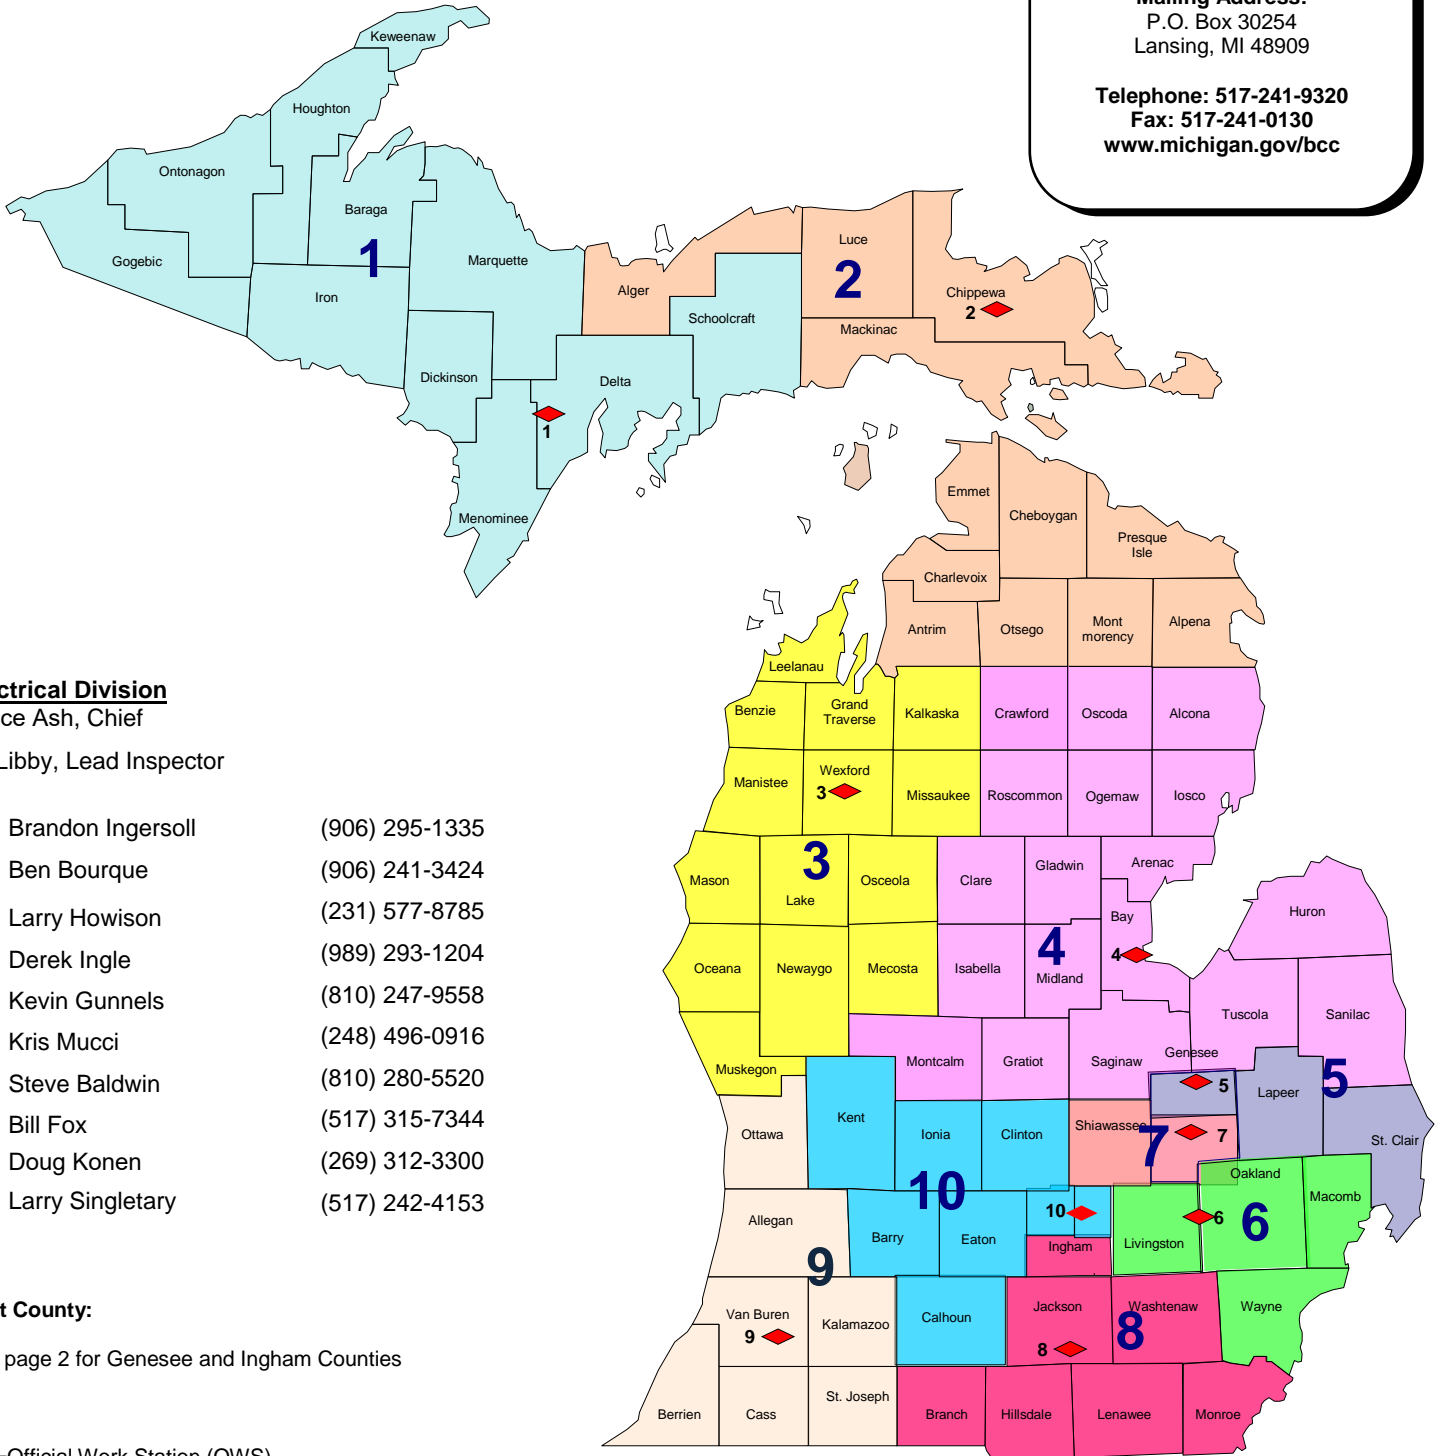

Department of Licensing and Regulatory Affairs
Bureau of Construction Codes
Electrical Inspector Regions

Physical Location:
1st flr, Ottawa Bldg
611 W Ottawa
Lansing MI 48933

Mailing Address:
P.O. Box 30254
Lansing, MI 48909

Telephone: 517-241-9320
Fax: 517-241-0130
www.michigan.gov/bcc

Electrical Division

Lance Ash, Chief

AJ Libby, Lead Inspector

1. Brandon Ingersoll (906) 295-1335
2. Ben Bourque (906) 241-3424
3. Larry Howison (231) 577-8785
4. Derek Ingle (989) 293-1204
5. Kevin Gunnels (810) 247-9558
6. Kris Mucci (248) 496-0916
7. Steve Baldwin (810) 280-5520
8. Bill Fox (517) 315-7344
9. Doug Konen (269) 312-3300
10. Larry Singletary (517) 242-4153

Split County:

See page 2 for Genesee and Ingham Counties

◆=Official Work Station (OWS)