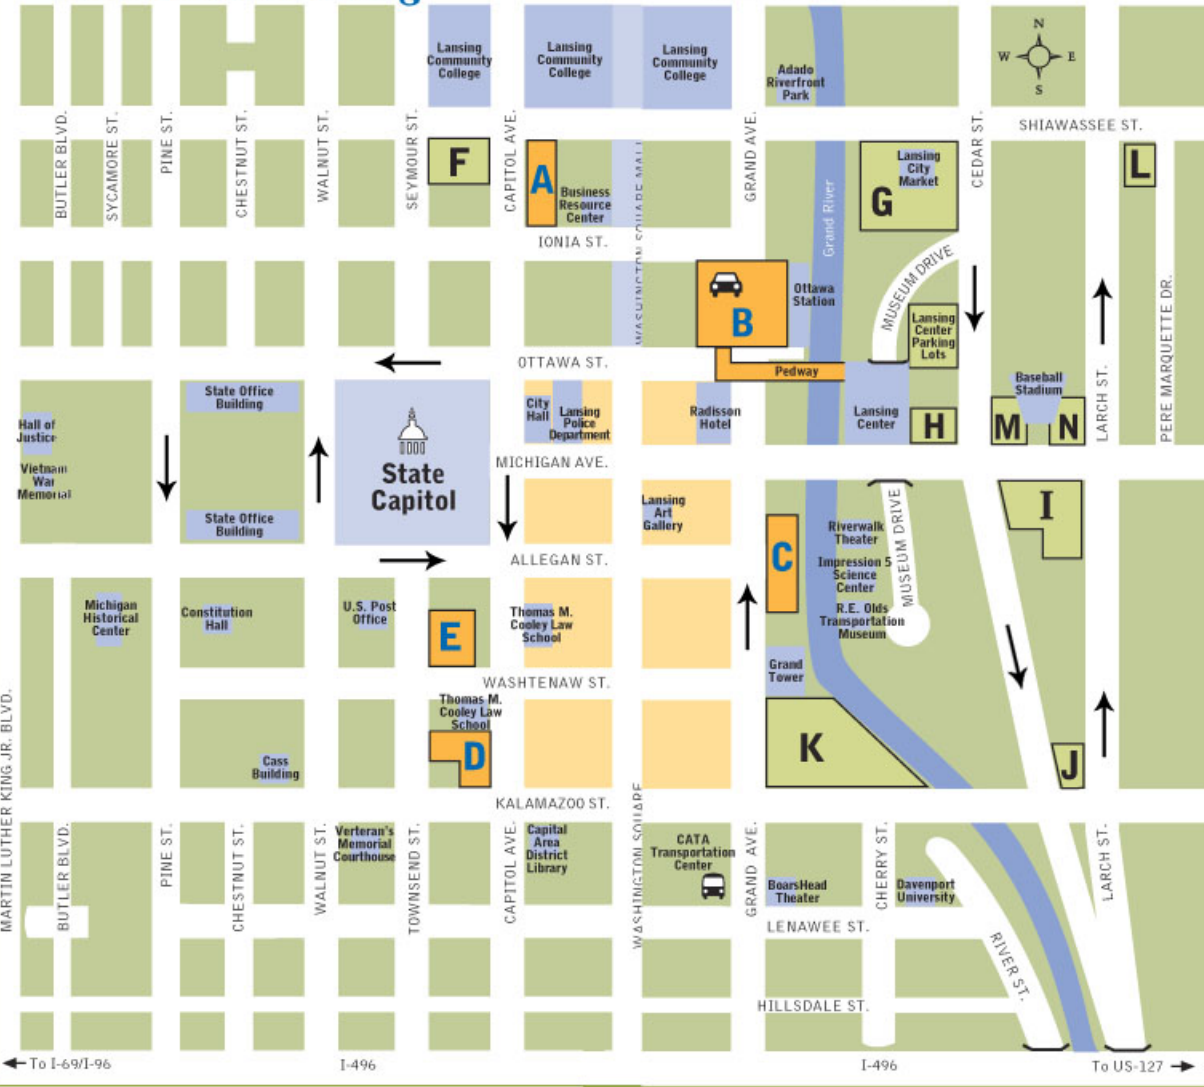

Downtown Lansing

SAGINAW ST. / OAKLAND AVE.

PARKING STRUCTURES

- A** North Capitol Parking Structure
- B** North Grand Parking Structure
- C** South Grand Parking Structure
- D** South Capitol Parking Structure
- E** Townsend Parking Structure

PARKING LOTS

- F** Lot #2
- G** Lot #44
- H** Lot #55
- I** Lot #15 & 15A
- J** Lot #49
- K** Lot #6
- L** Lot #50
- M** Lot #52

Public Parking Structures

Public Parking Lots

Shopping District

Landmarks

City of Lansing Transportation & Parking Office