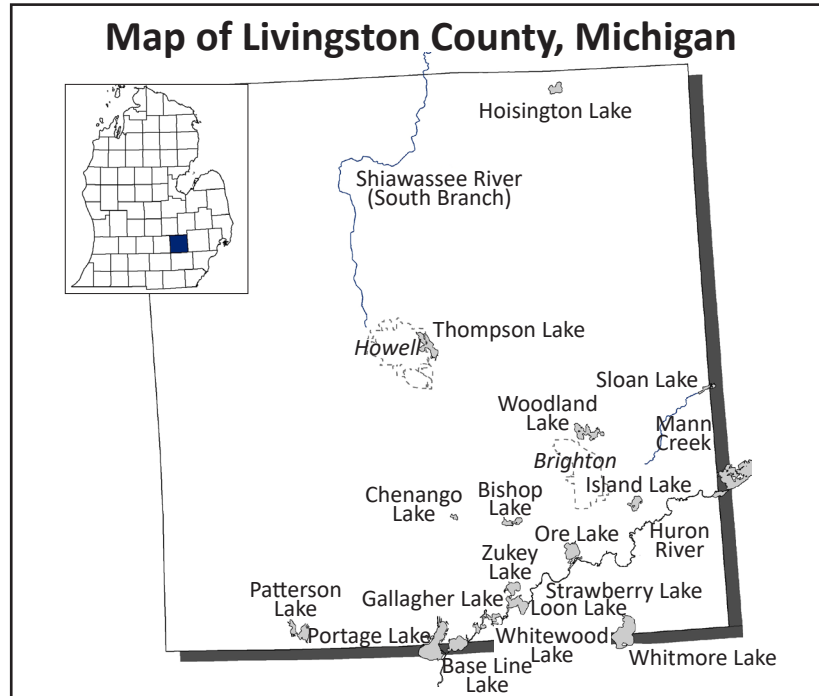

2018 Eat Safe Fish Guide Update

Southeast Michigan

Since the 2018 Eat Safe Fish Guide was printed, the Michigan Department of Health and Human Services (MDHHS) issued updated Eat Safe Fish guidelines for fish caught from the Huron River starting where North Wixom Road crosses in Oakland County to the mouth of the Huron River at Lake Erie in Wayne County. This also includes water bodies along and closely attached to the Huron River (see listings below). Updated guidelines are for Oakland, Livingston, Washtenaw, and Wayne Counties.

These updated guidelines replace those found in the 2018 Eat Safe Fish Guide. See the Eat Safe Fish Guide for other guidelines for these counties.

Oakland County

Huron River

Starting at North Wixom Road to Lake Erie (Wayne County). Includes Norton Creek, Hubbell Pond (Mill Pond) at Milford, and Kent Lake.

Livingston County

Base Line Lake

Type of Fish	Chemical Causing MI Serving Recommendation	Size of Fish (length in inches)	Recommended MI Servings Per Month
All Species	PFOS	Any	Do Not Eat

Huron River

Starting where North Wixom Road crosses (Oakland County) to Lake Erie (Wayne County). Includes Ore Lake, Strawberry & Zukey Lakes, Gallagher Lake, Loon Lake, Whitewood Lakes, Base Line Lake, and Portage Lake.

Washtenaw County

Huron River

Starting where North Wixom Road crosses (Oakland County) to Lake Erie (Wayne County). Includes Base Line Lake, Portage Lake, Barton Pond, Geddes Pond, Argo Pond, and Ford Lake.