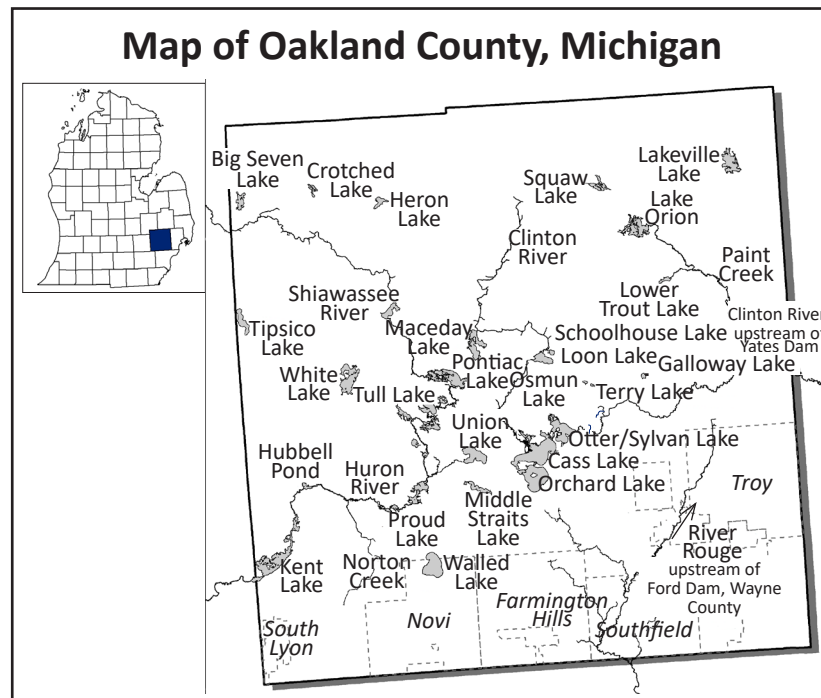

2018 Eat Safe Fish Guide Update

Southeast Michigan

Since the 2018 Eat Safe Fish Guide was printed, the Michigan Department of Health and Human Services (MDHHS) issued updated Eat Safe Fish guidelines for fish caught from the Huron River starting where North Wixom Road crosses in Oakland County to the mouth of the Huron River at Lake Erie in Wayne County. This also includes water bodies along and closely attached to the Huron River (see listings below). Updated guidelines are for Oakland, Livingston, Washtenaw, and Wayne Counties.

These updated guidelines replace those found in the 2018 Eat Safe Fish Guide. See the Eat Safe Fish Guide for other guidelines for these counties.

Oakland County

Huron River

Starting at North Wixom Road to Lake Erie (Wayne County). Includes Norton Creek, Hubbell Pond (Mill Pond) at Milford, and Kent Lake.

Livingston County

Base Line Lake

Type of Fish	Chemical Causing MI Serving Recommendation	Size of Fish (length in inches)	Recommended MI Servings Per Month
All Species	PFOS	Any	Do Not Eat

Huron River

Starting where North Wixom Road crosses (Oakland County) to Lake Erie (Wayne County). Includes Ore Lake, Strawberry & Zukey Lakes, Gallagher Lake, Loon Lake, Whitewood Lakes, Base Line Lake, and Portage Lake.

Washtenaw County

Huron River

Starting where North Wixom Road crosses (Oakland County) to Lake Erie (Wayne County). Includes Base Line Lake, Portage Lake, Barton Pond, Geddes Pond, Argo Pond, and Ford Lake.