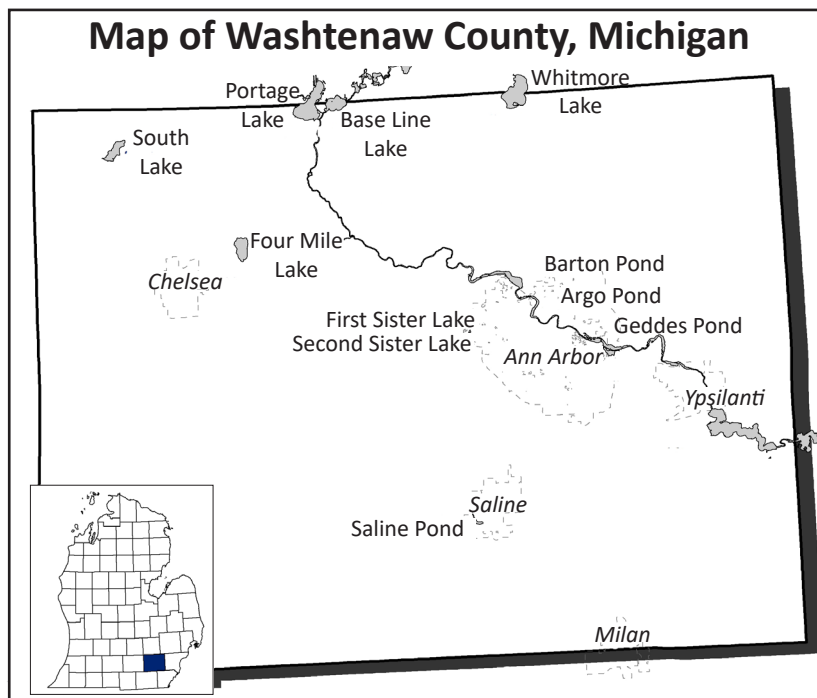

2018 Eat Safe Fish Guide Update

Southeast Michigan

Since the 2018 Eat Safe Fish Guide was printed, the Michigan Department of Health and Human Services (MDHHS) issued updated Eat Safe Fish guidelines for fish caught from the Huron River starting where North Wixom Road crosses in Oakland County to the mouth of the Huron River at Lake Erie in Wayne County. This also includes water bodies along and closely attached to the Huron River (see listings below). Updated guidelines are for Oakland, Livingston, Washtenaw, and Wayne Counties.

These updated guidelines replace those found in the 2018 Eat Safe Fish Guide. See the Eat Safe Fish Guide for other guidelines for these counties.

Oakland County

Huron River

Starting at North Wixom Road to Lake Erie (Wayne County). Includes Norton Creek, Hubbell Pond (Mill Pond) at Milford, and Kent Lake.

Livingston County

Base Line Lake

Type of Fish	Chemical Causing MI Serving Recommendation	Size of Fish (length in inches)	Recommended MI Servings Per Month
All Species	PFOS	Any	Do Not Eat

Huron River

Starting where North Wixom Road crosses (Oakland County) to Lake Erie (Wayne County). Includes Ore Lake, Strawberry & Zukey Lakes, Gallagher Lake, Loon Lake, Whitewood Lakes, Base Line Lake, and Portage Lake.

Washtenaw County

Huron River

Starting where North Wixom Road crosses (Oakland County) to Lake Erie (Wayne County). Includes Base Line Lake, Portage Lake, Barton Pond, Geddes Pond, Argo Pond, and Ford Lake.