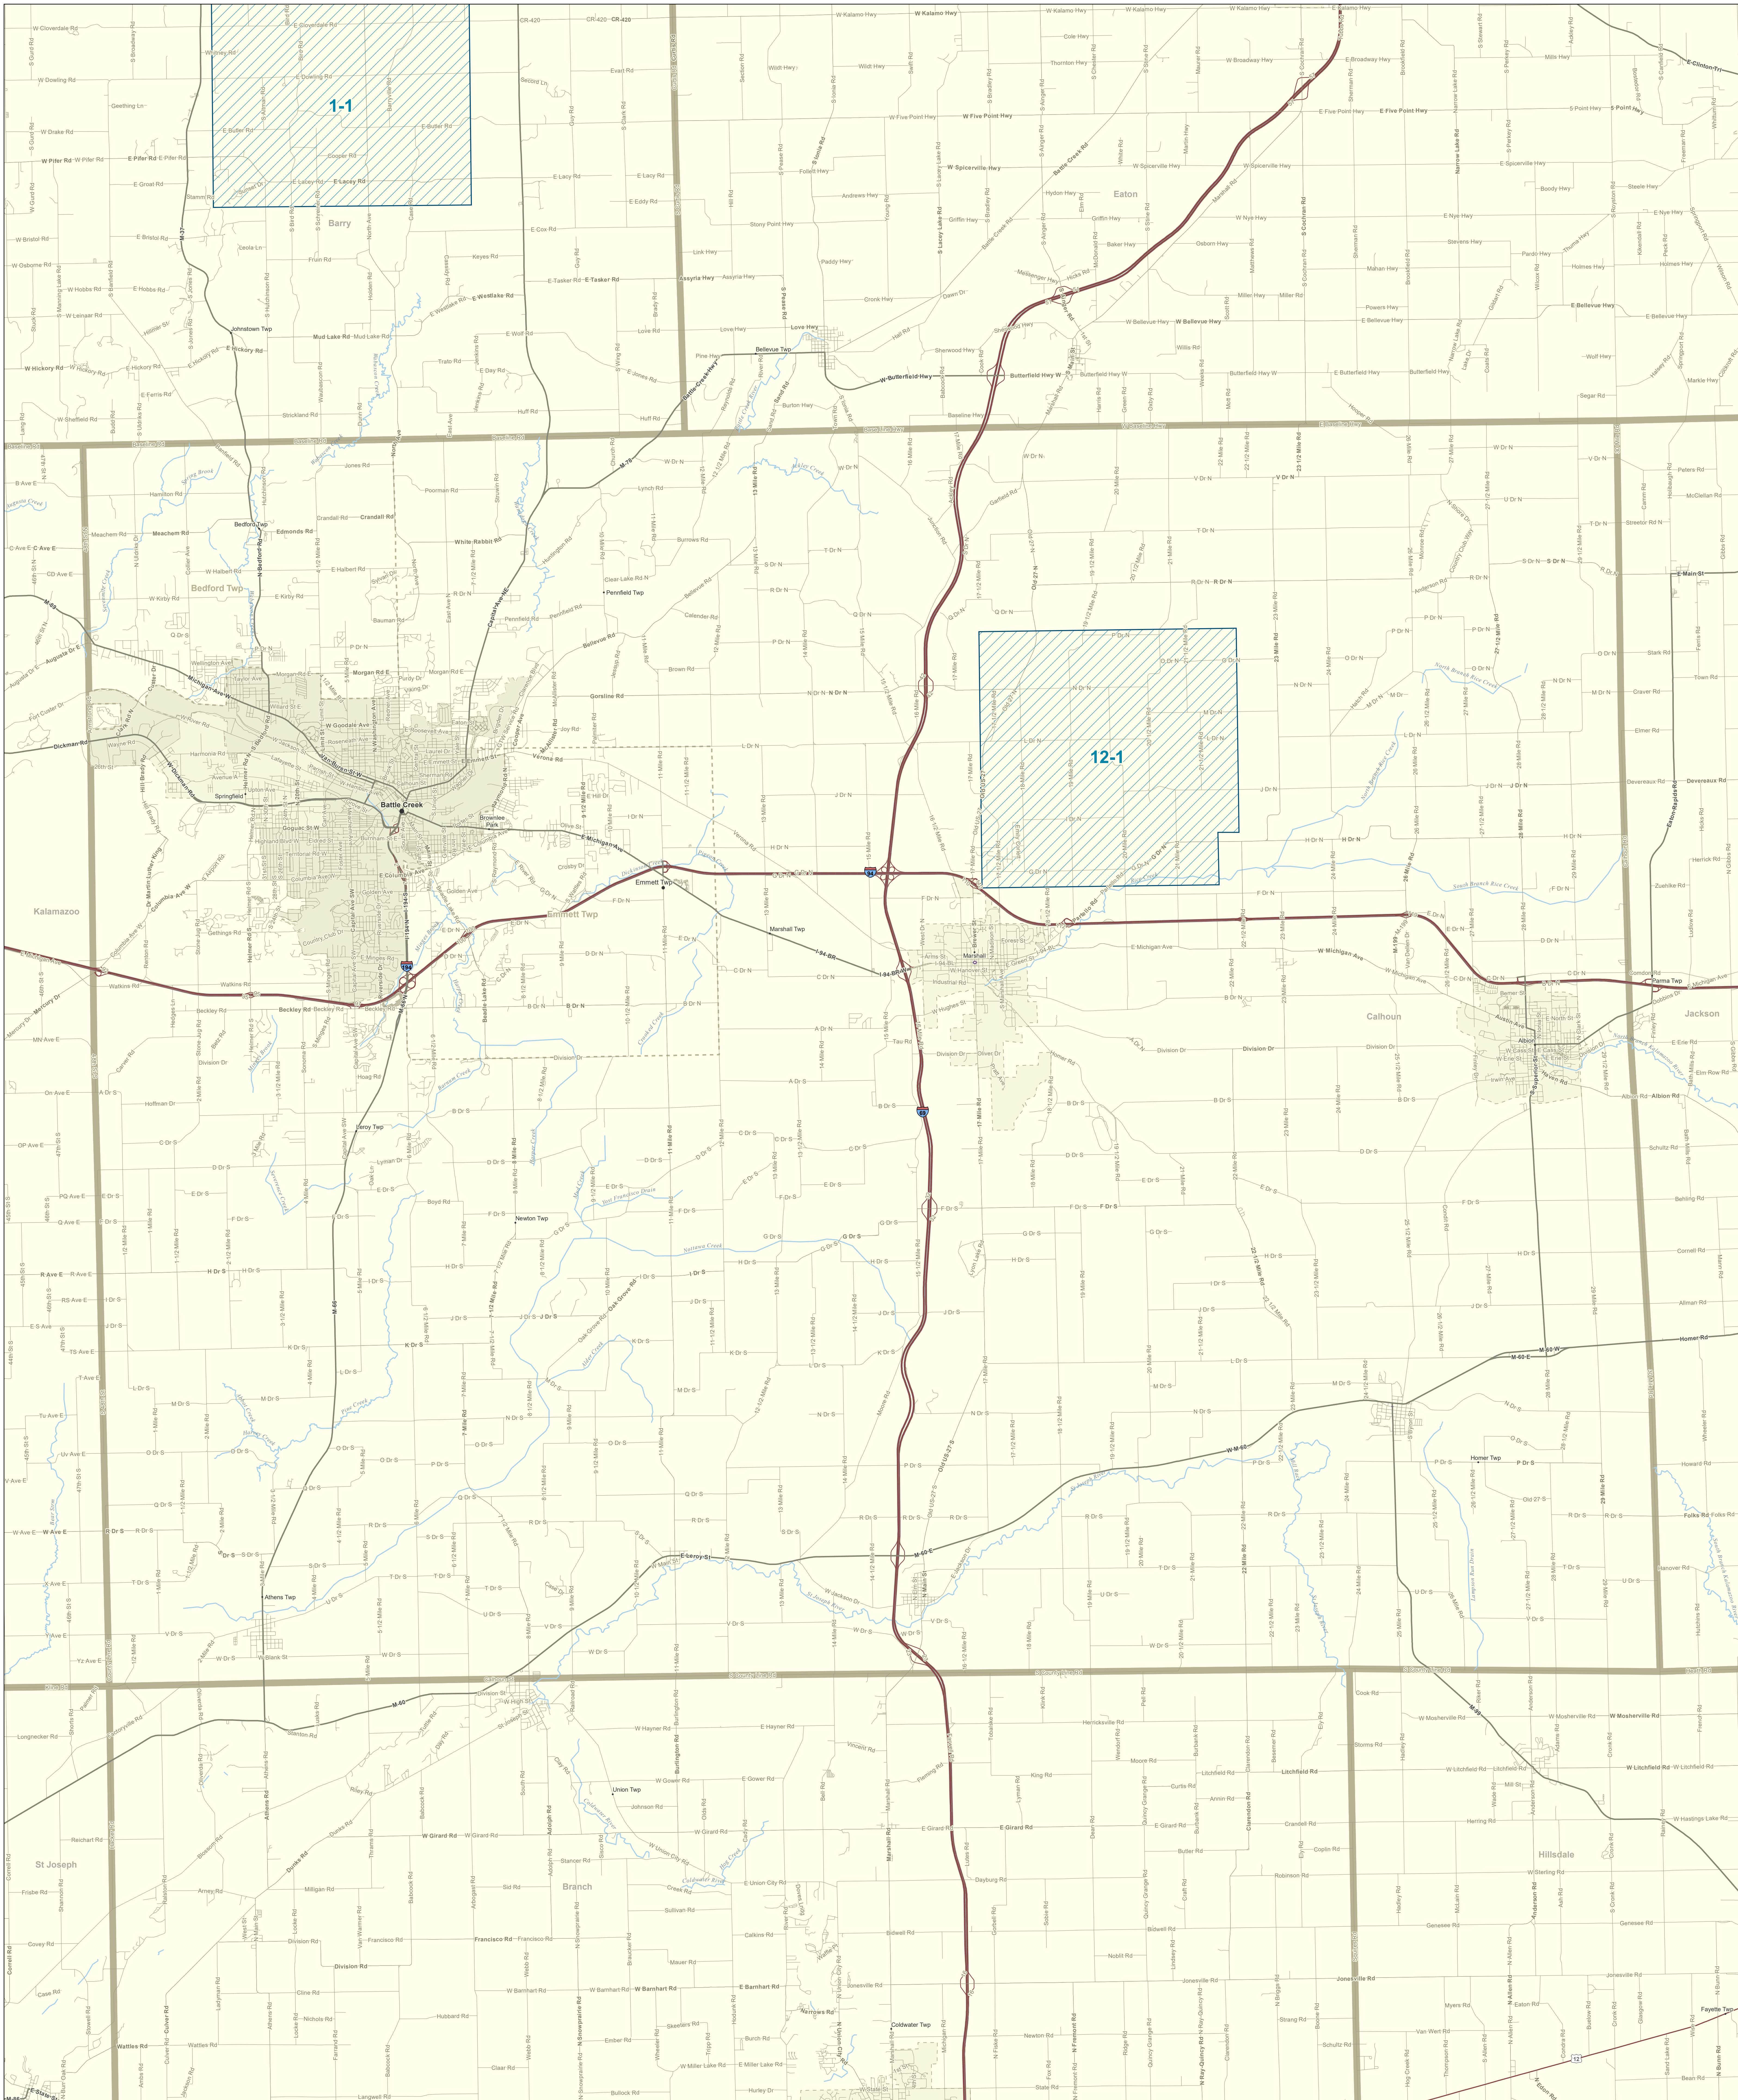

Calhoun County EEE Aerial Spray Treatment Zones

Michigan State Police
Emergency Management and
Homeland Security Division

Treatment Zones

Miles 0 2.75 5.5