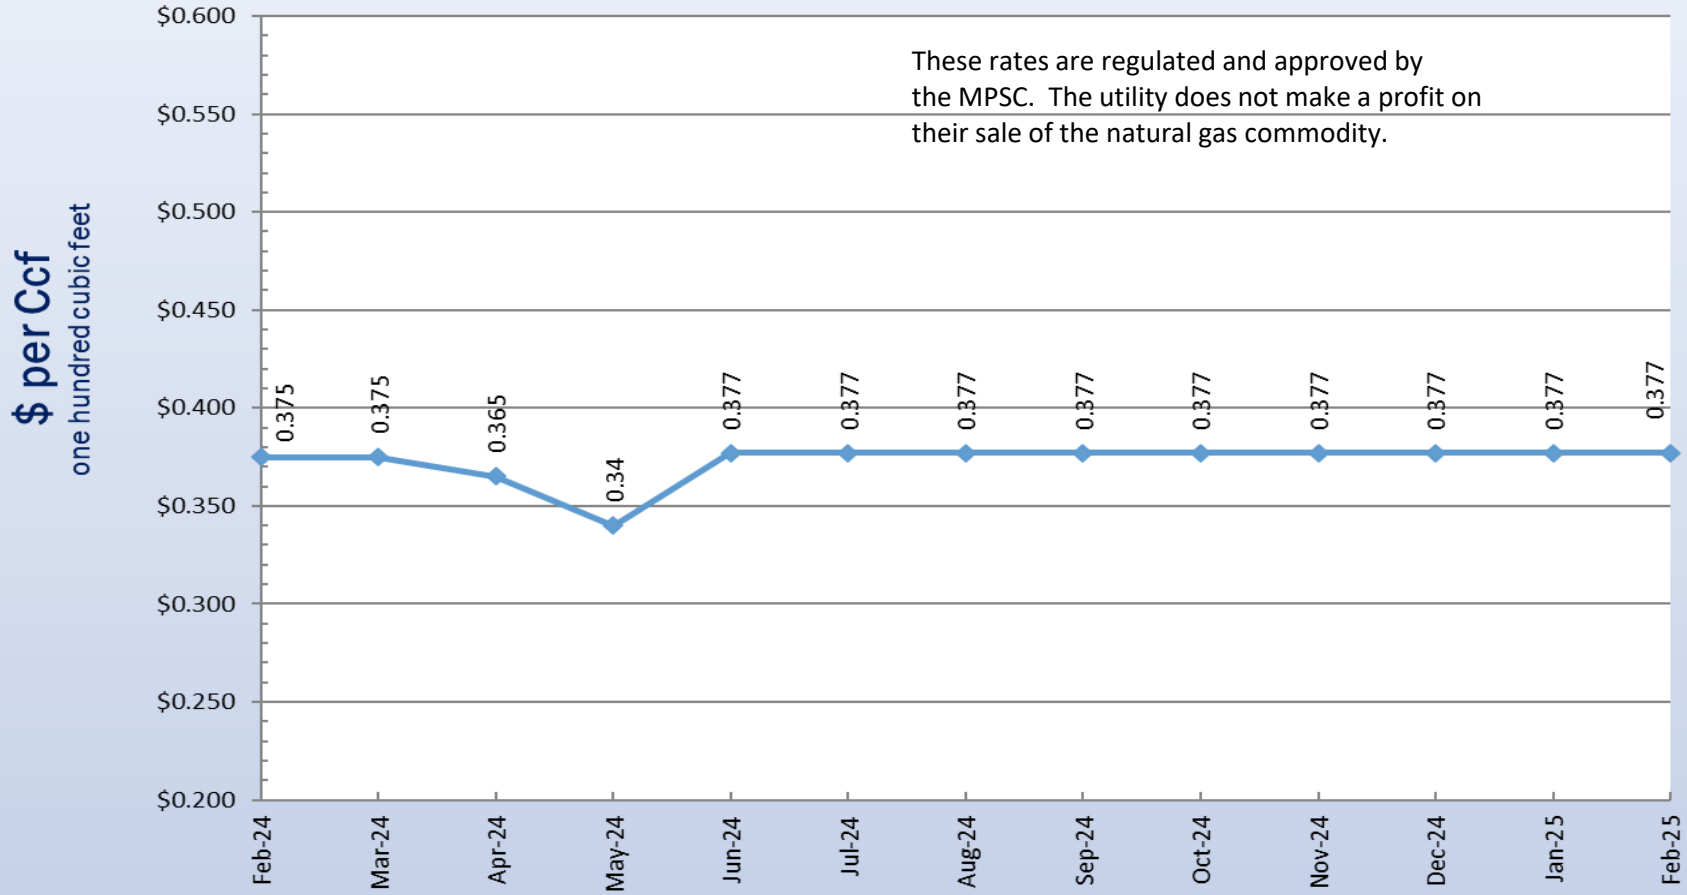

DTE Gas Company - Historical Natural Gas Rates

Gas Cost Recovery (GCR) Rate Month

*This chart represents a snapshot of past performance and does not necessarily reflect future rate trends