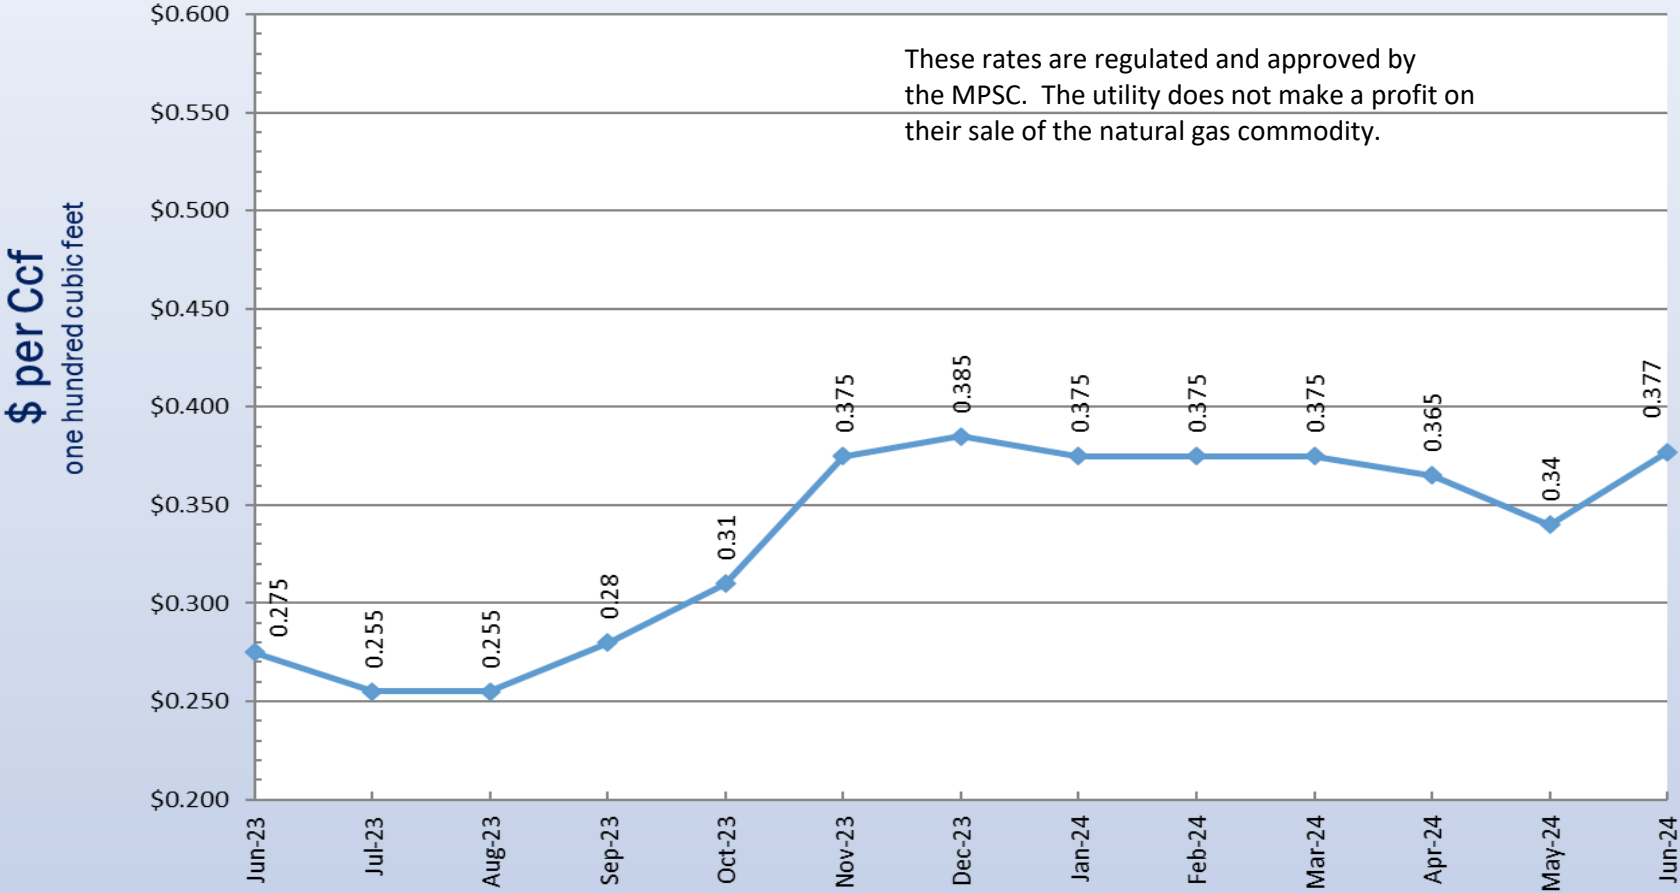

DTE Gas Company - Historical Natural Gas Rates

Gas Cost Recovery (GCR) Rate Month

*This chart represents a snapshot of past performance and does not necessarily reflect future rate trends