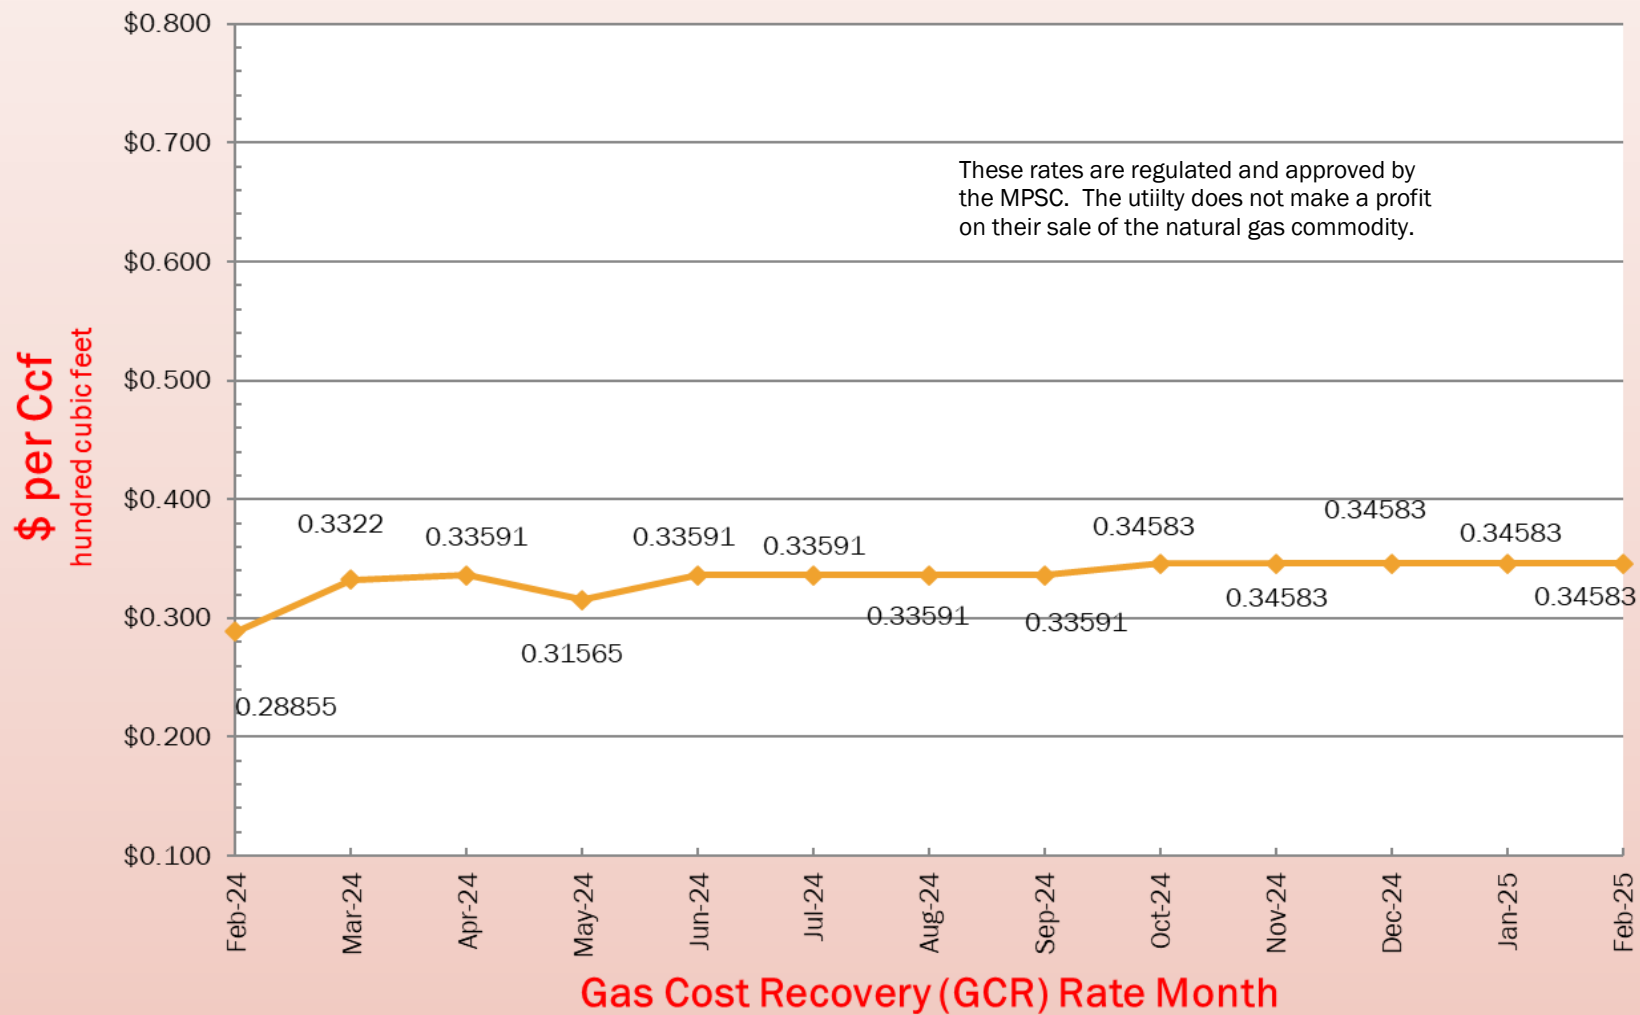

Michigan Gas Utilities - Historical Natural Gas Rates

*This chart represents a snapshot of past performance and does not necessarily reflect future rate trends