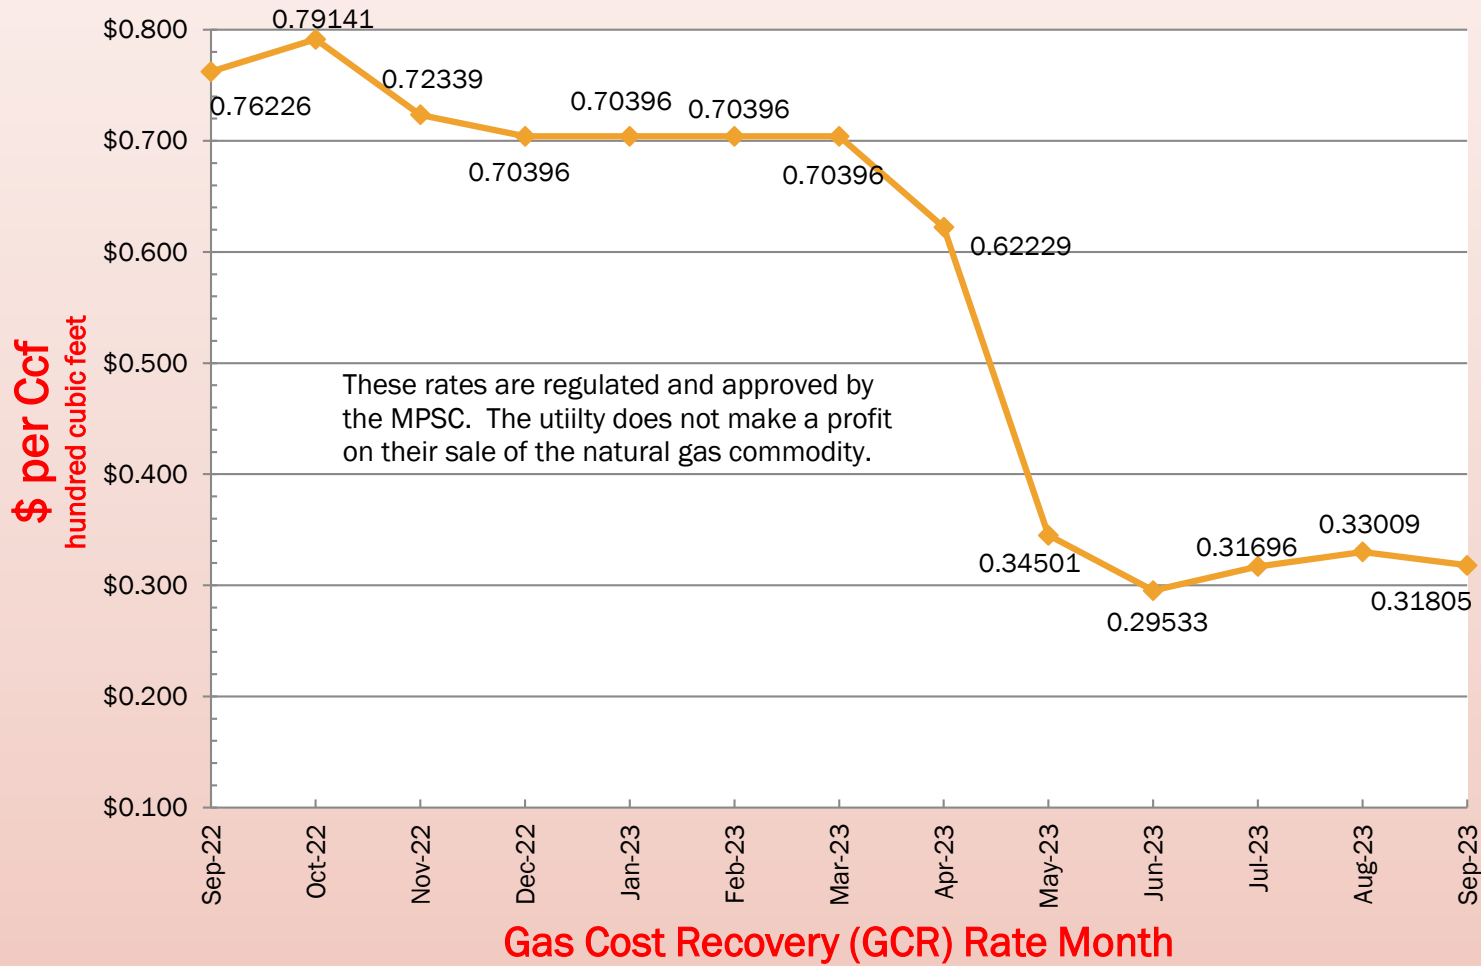

## Michigan Gas Utilities - Historical Natural Gas Rates

\*This chart represents a snapshot of past performance and does not necessarily reflect future rate trends