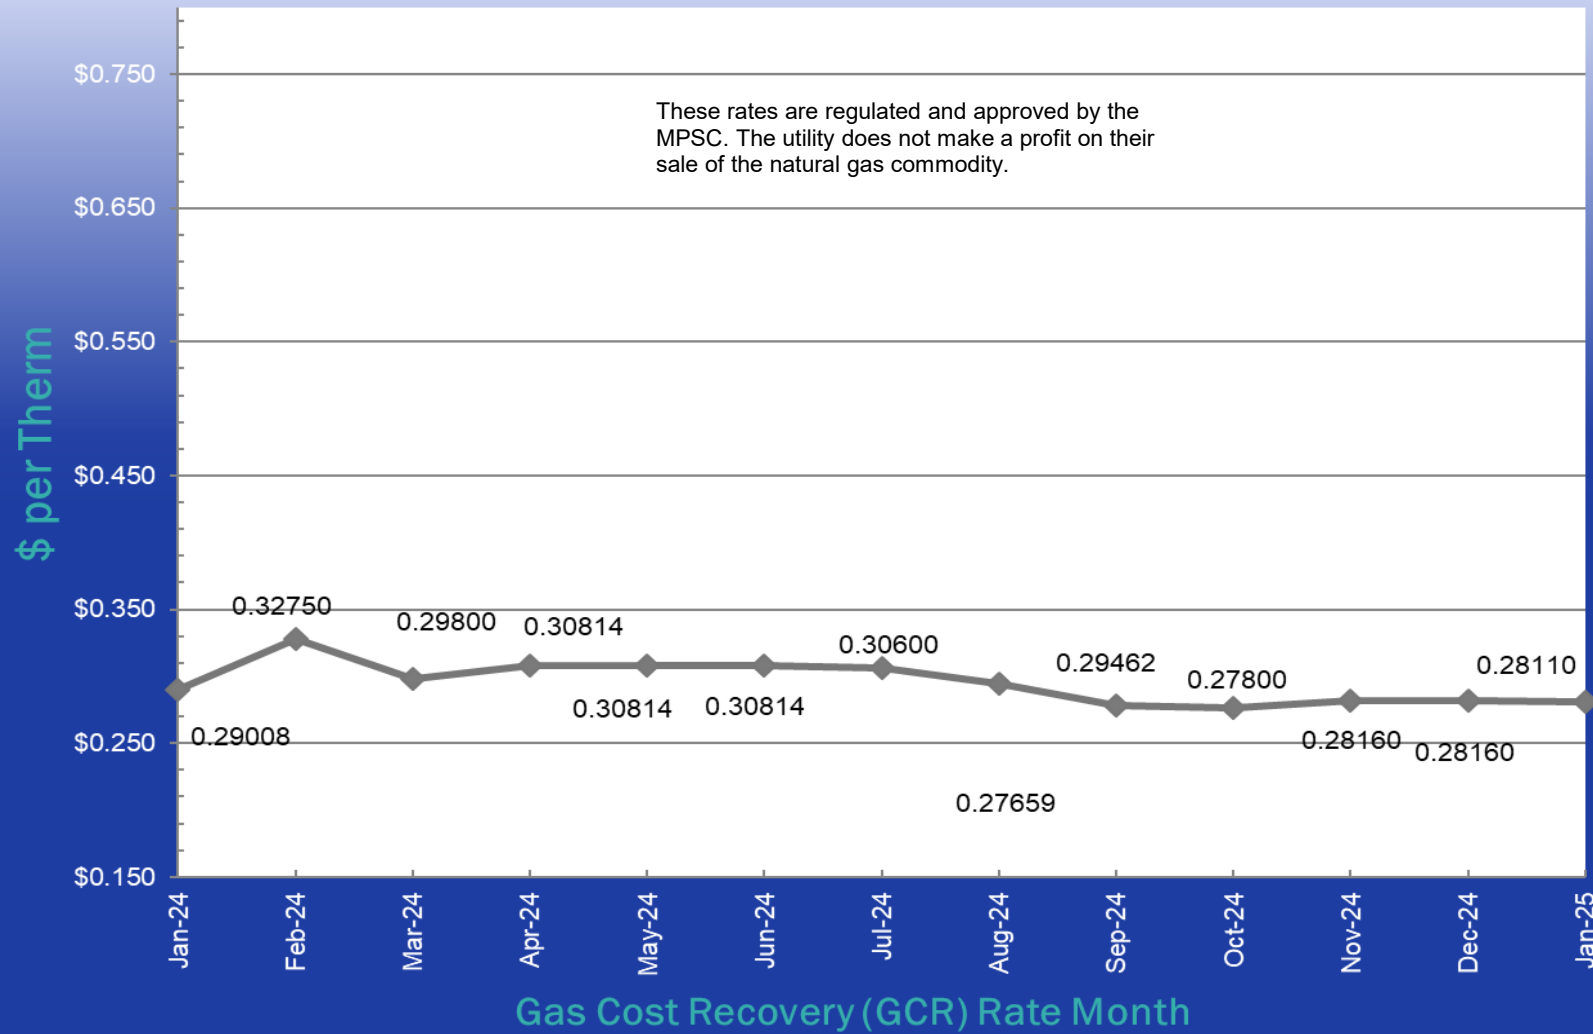

SEMCO Energy Gas Company - Historical Natural Gas Rates

*This chart represents a snapshot of past performance and does not necessarily reflect future rate trends