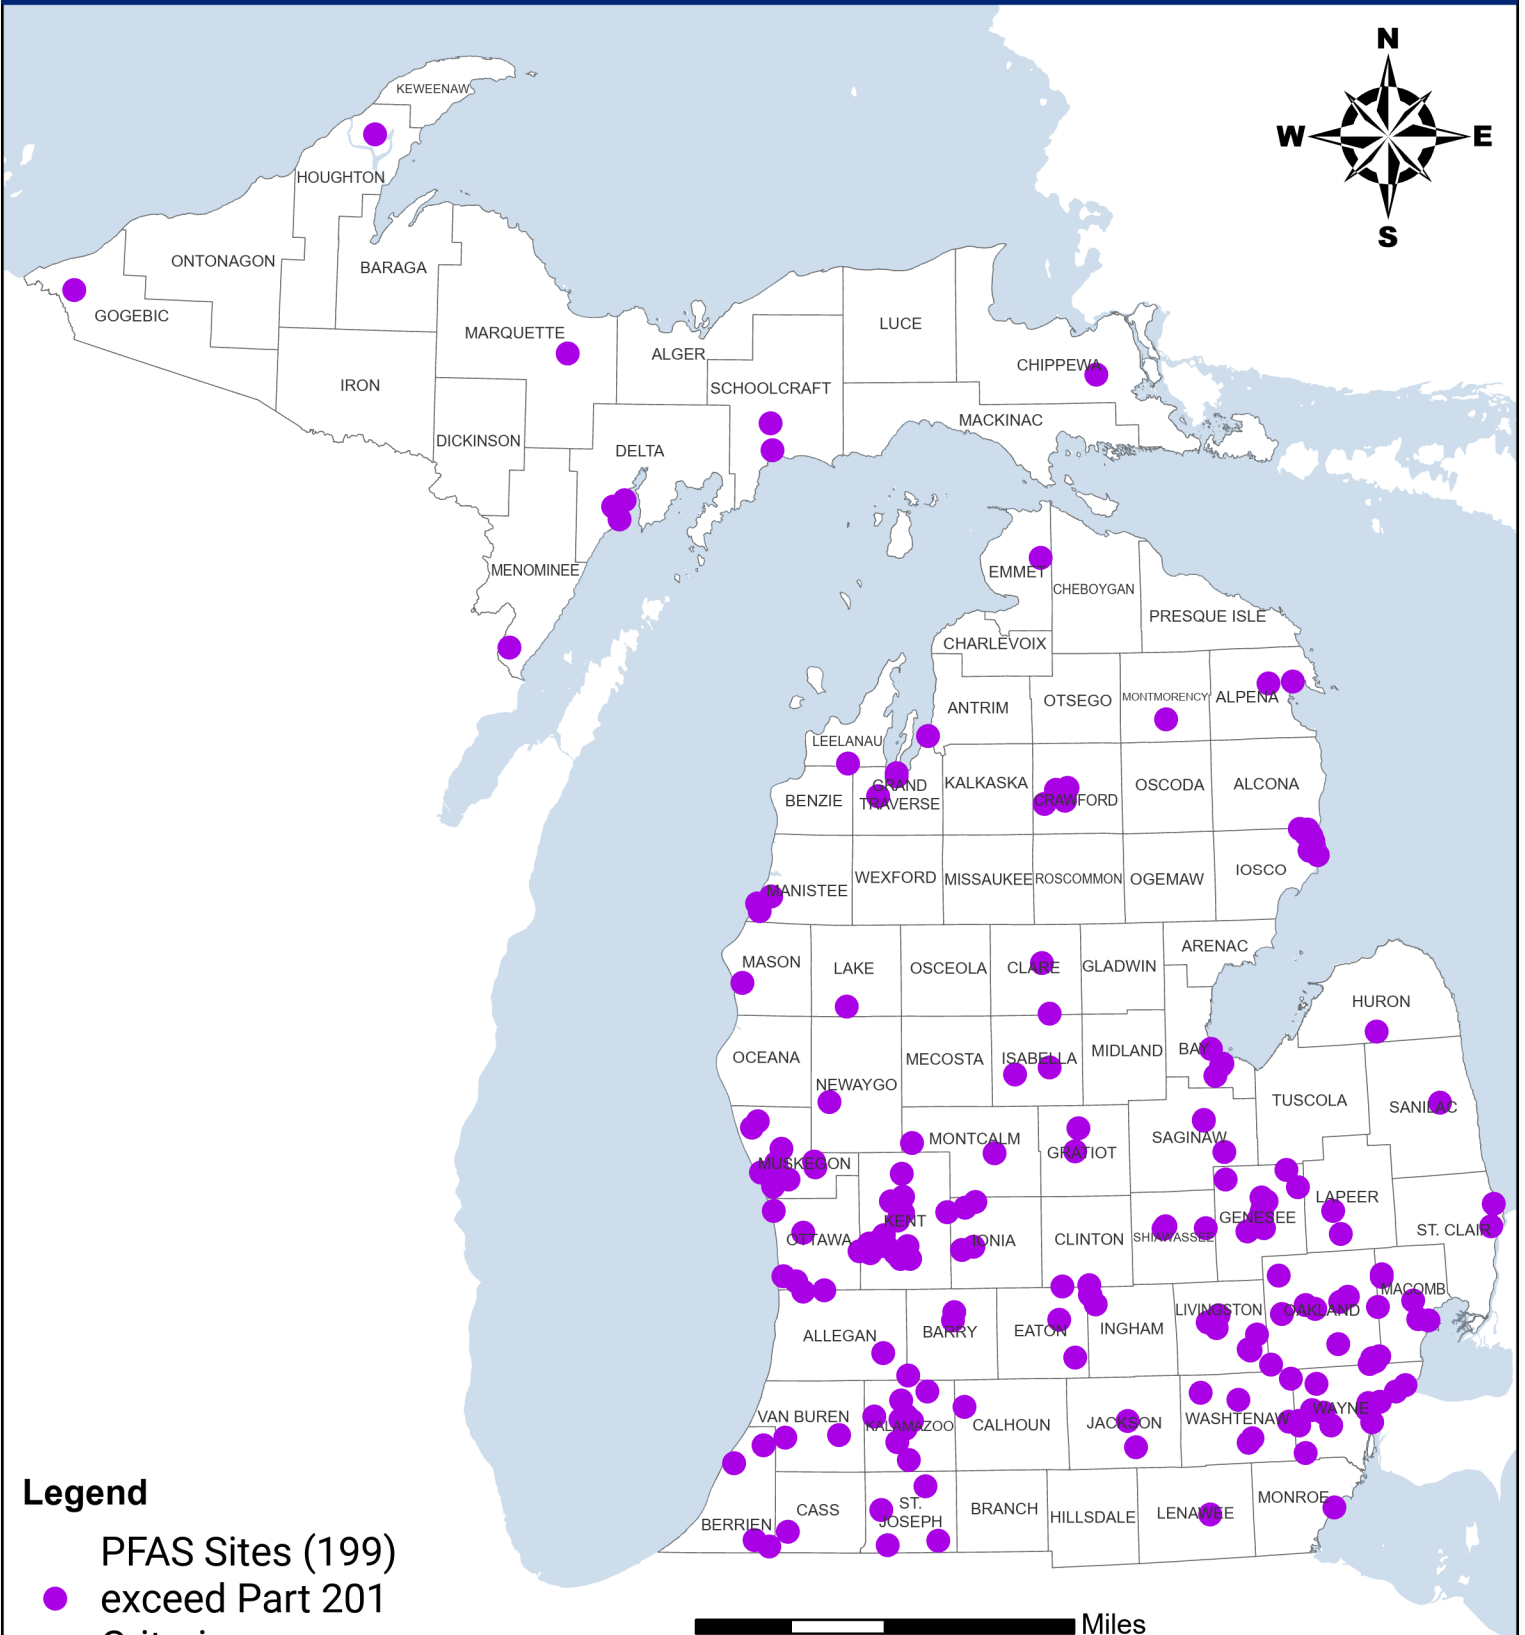

# Michigan PFAS Sites

MICHIGAN DEPARTMENT OF ENVIRONMENT, GREAT LAKES, AND ENERGY

### Legend

- PFAS Sites (199)  
● exceed Part 201  
Criteria

0 25 50 100 Miles

February 2, 2022