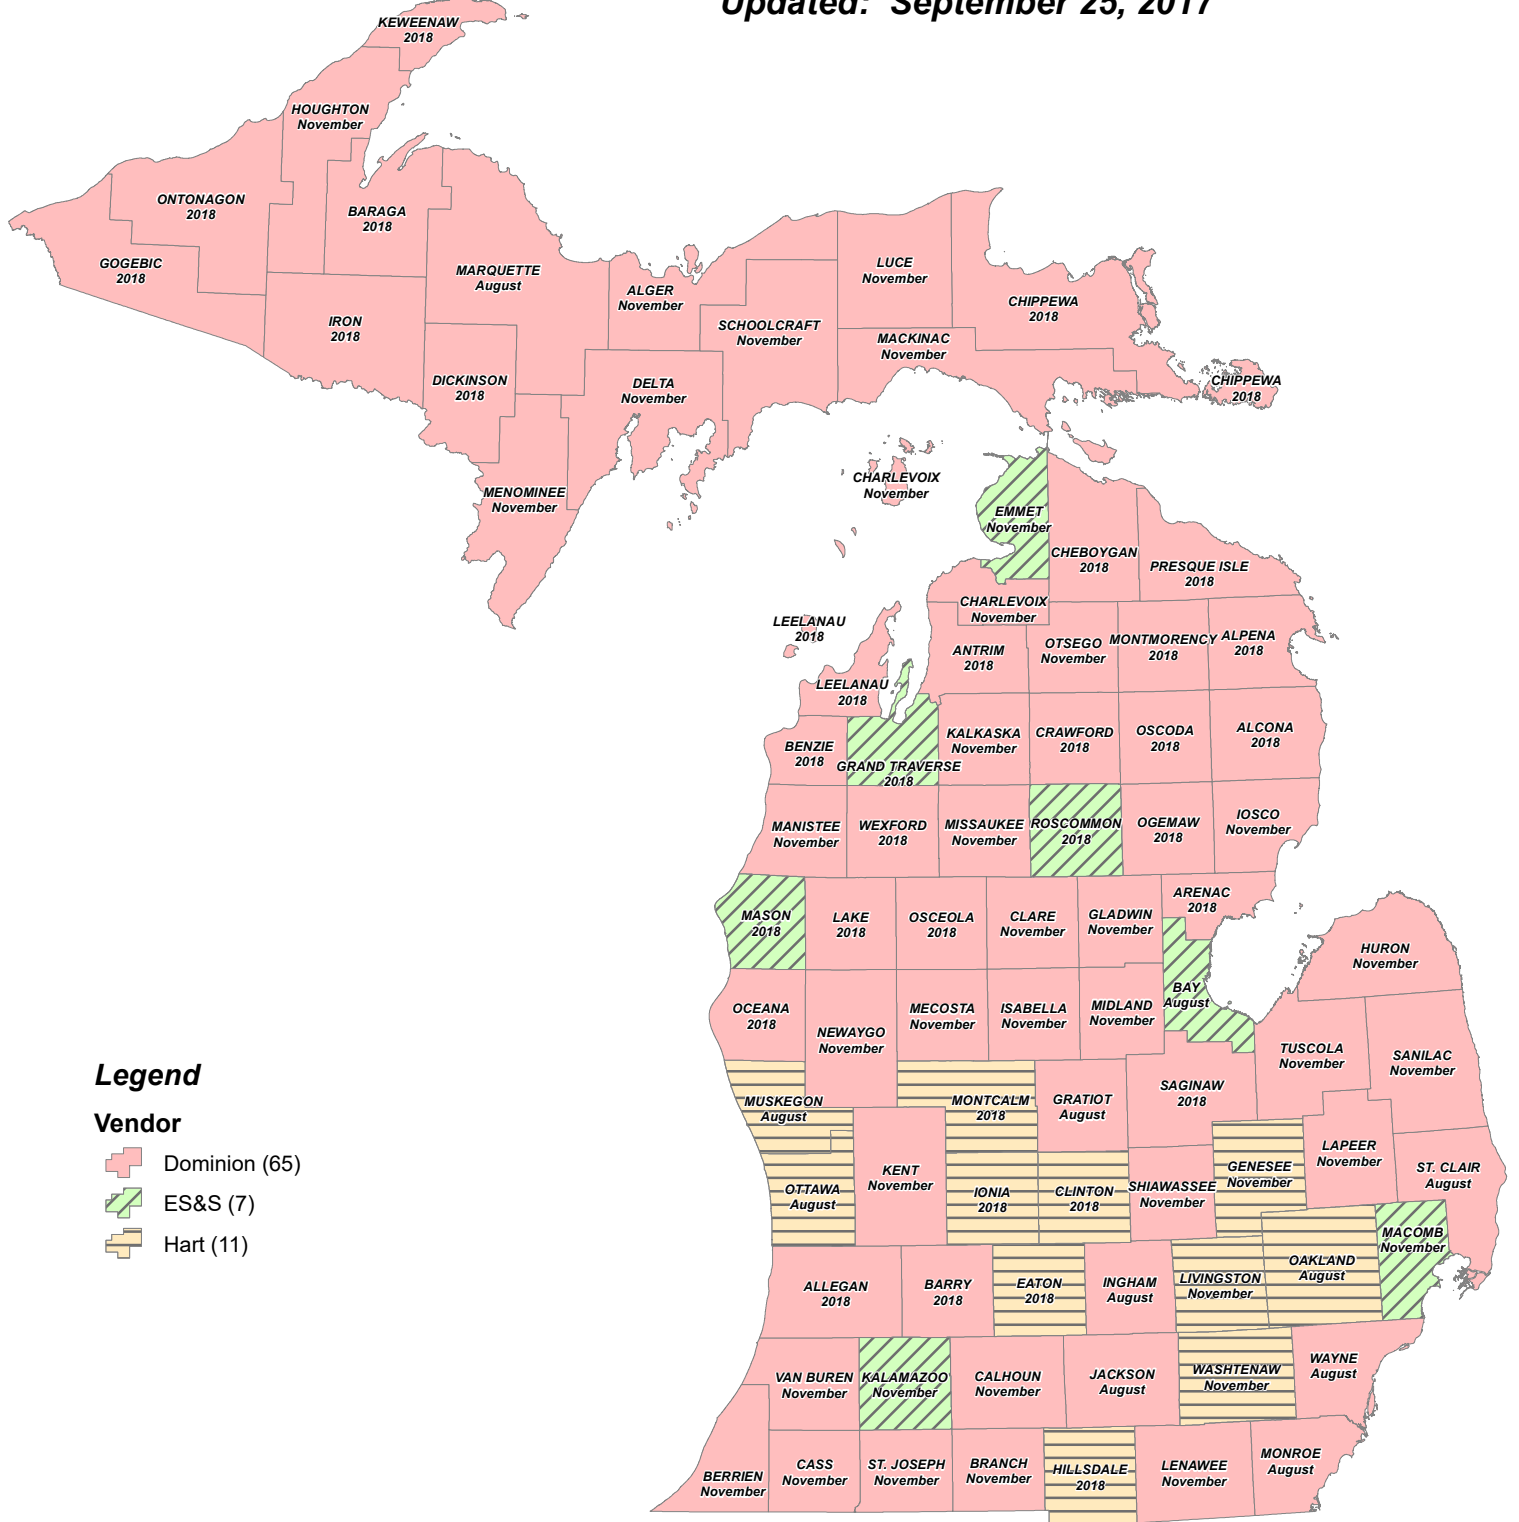

Voting System County Selections

Updated: September 25, 2017

Legend

Vendor

-  Dominion (65)
-  ES&S (7)
-  Hart (11)