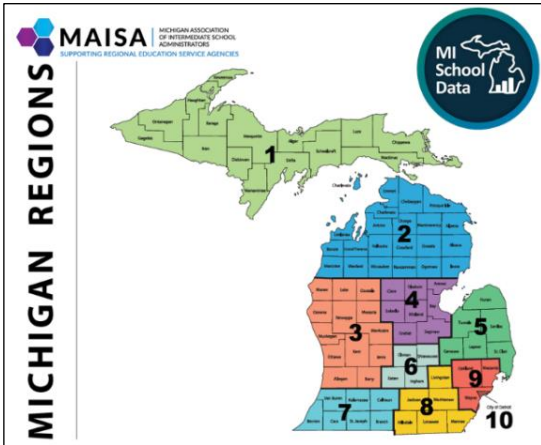

ISD/RESA	MAISA REGION	CURRICULUM CONTACT	ACCOUNTABILITY CONTACT	TECHNICAL CONTACT Account Activation	TRAIN-THE-TRAINER Professional Development
Washtenaw ISD 734-994-8100	8	Amy Olmstead-Brayton aolmstead@washtenawisd.org	Amy Olmstead-Brayton aolmstead@washtenawisd.org	Leslie Hite lhite@washtenawisd.org	Matthew Cook mcook@washtenawisd.org
Wayne RESA 734-334-1300	9	Mari Treece treecem@resa.net	Cindy Taraskiewicz taraskc@resa.net	Cindy Taraskiewicz taraskc@resa.net	Joseph Musial musialj@resa.net Cindy Taraskiewicz taraskc@resa.net
West Shore ESD 231-757-3716	3	Amy Taranko ataranko@wsesd.org	Josh Hayes jhayes@k12eta.org	Josh Hayes jhayes@k12eta.org	Josh Hayes jhayes@k12eta.org
Wexford-Missaukee ISD 231-876-2265	2	Kimberly Blaszak kblaszak@wmisd.org	Barbette Lane blane@k12eta.org	Barbette Lane blane@k12eta.org	Rebecca Shankland rshankland@wmisd.org

MI School Data – ISD Partners Statewide Leadership Contacts			
MAISA Region	Contact	ISD/RESA/RESA/ESA/ESD	Email Address
1	Kevin Karkkainen	Menominee ISD	kkarkkainen@mc-isd.org
	Valerie Masuga	Eastern Upper Peninsula ISD	vmasuga@eupschools.org
2	Kim Blaszak	Wexford-Missaukee ISD	kblaszak@wmisd.org
	Rebecca Shankland	Wexford-Missaukee ISD	rshankland@wmisd.org
3	Dr. David Hundt	Muskegon Area ISD	dhundt@muskegonisd.org
4	Lisa Zettle	Bay-Arenac ISD	zettlel@baisd.net
5	Kristin Day	St. Clair County RESA	day.kristin@sccresa.org
6	Kathleen Miller	Shiawassee RESD	millerk@sresa.org
7	Joshua Townsley	Heritage Southwest ISD	josh.townsley@hsisd.org
	Dan Wei	Berrien ISD	dan.wei@berrienresa.org
8	Kathy Berry	Monroe County ISD	kathy.berry@monroeisd.us
9/10	Janet Callis	Oakland Schools	janet.callis@oakland.k12.mi.us
	Kristi Martin	Macomb ISD	kmartin@mid.net