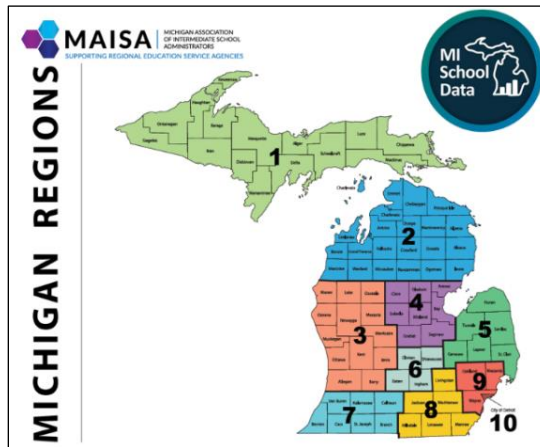

MI School Data – ISD Partners Statewide Leadership Contacts			
MAISA Region	Contact	ISD/RESA/RESA/ESA/ESD	Email Address
1	Kevin Karkkainen Valerie Masuga	Menominee ISD Eastern Upper Peninsula ISD	kkarkkainen@mc-isd.org vmasuga@eupschools.org
2	Kim Blaszak Rebecca Shankland	Wexford-Missaukee ISD Wexford-Missaukee ISD	kblaszak@wmisd.org rshankland@wmisd.org
3	Dr. David Hundt	Muskegon Area ISD	dhundt@muskegonisd.org
4	Lisa Zettle	Bay-Arenac ISD	zettle@baisd.net
5	Kristin Day	St. Clair County RESA	day.kristin@sccresa.org
6	Kathleen Miller	Shiawassee RESD	millerk@sresa.org
7	Joshua Townsley Dan Wei	Heritage Southwest ISD Berrien ISD	josh.townsley@hsisd.org dan.wei@berrienresa.org
8	Kathy Berry	Monroe County ISD	kathy.berry@monroeisd.us
9/10	Kristi Martin	Macomb ISD	kmartin@misd.net