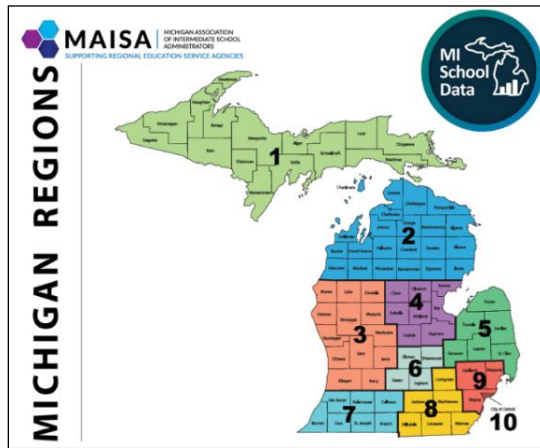

MI School Data – ISD Partners Statewide Leadership Contacts			
MAISA Region	Contact	ISD/RESA/RESA/ESA/ESD	Email Address
1	Kevin Karkkainen Valerie Masuga	Menominee ISD Eastern Upper Peninsula ISD	kkarkkainen@mc-isd.org ymasuga@eupschools.org
2	Kim Blaszak Rebecca Shankland	Wexford-Missaukee ISD Wexford-Missaukee ISD	kblaszak@wmisd.org rshankland@wmisd.org
3	Laura Otten	Kent ISD	lauraotten@kentisd.org
4	Lisa Zettle	Bay-Arenac ISD	zettle@baisd.net
5	Kristin Day	St. Clair County RESA	day.kristin@sccresa.org
6	Kathleen Miller	Shiawassee RESD	millerk@sresa.org
7	Joshua Townsley Dan Wei	Heritage Southwest ISD Berrien ISD	josh.townsley@hsisd.org dan.wei@berrienresa.org
8	Kathy Berry	Monroe County ISD	kathy.berry@monroeisd.us
9/10	Kristina Martin	Macomb ISD	kmartin@misd.net
9/10	Megan Throm	Oakland Schools	megan.throm@oakland.k12.mi.us