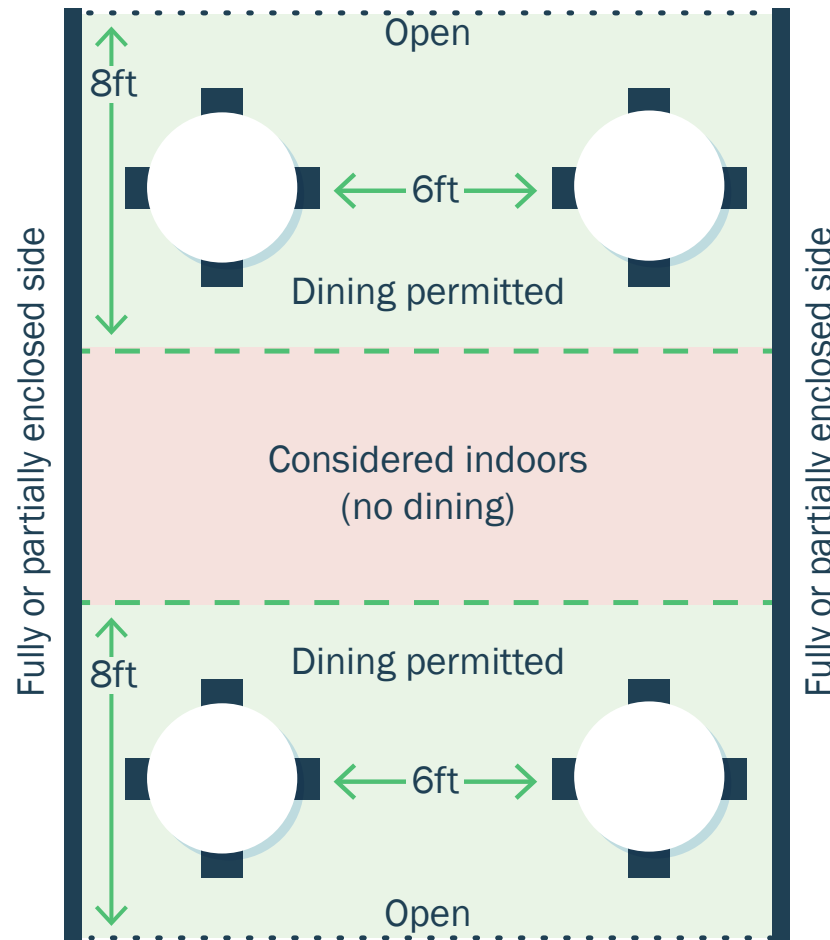

# Outdoor Seating Enclosures

Open roofs or sides must be completely open to count. Partial roofs or sides, such as half tent sides or a low wall with open windows, count as closed sides.

## Allowed

Fully enclosed space, like an igloo or small hut, with no more than 6 people from 1 household inside

## Limited Seating

## Not Allowed

Fully enclosed space, like an igloo or small hut, with 7+ people or 2+ households inside