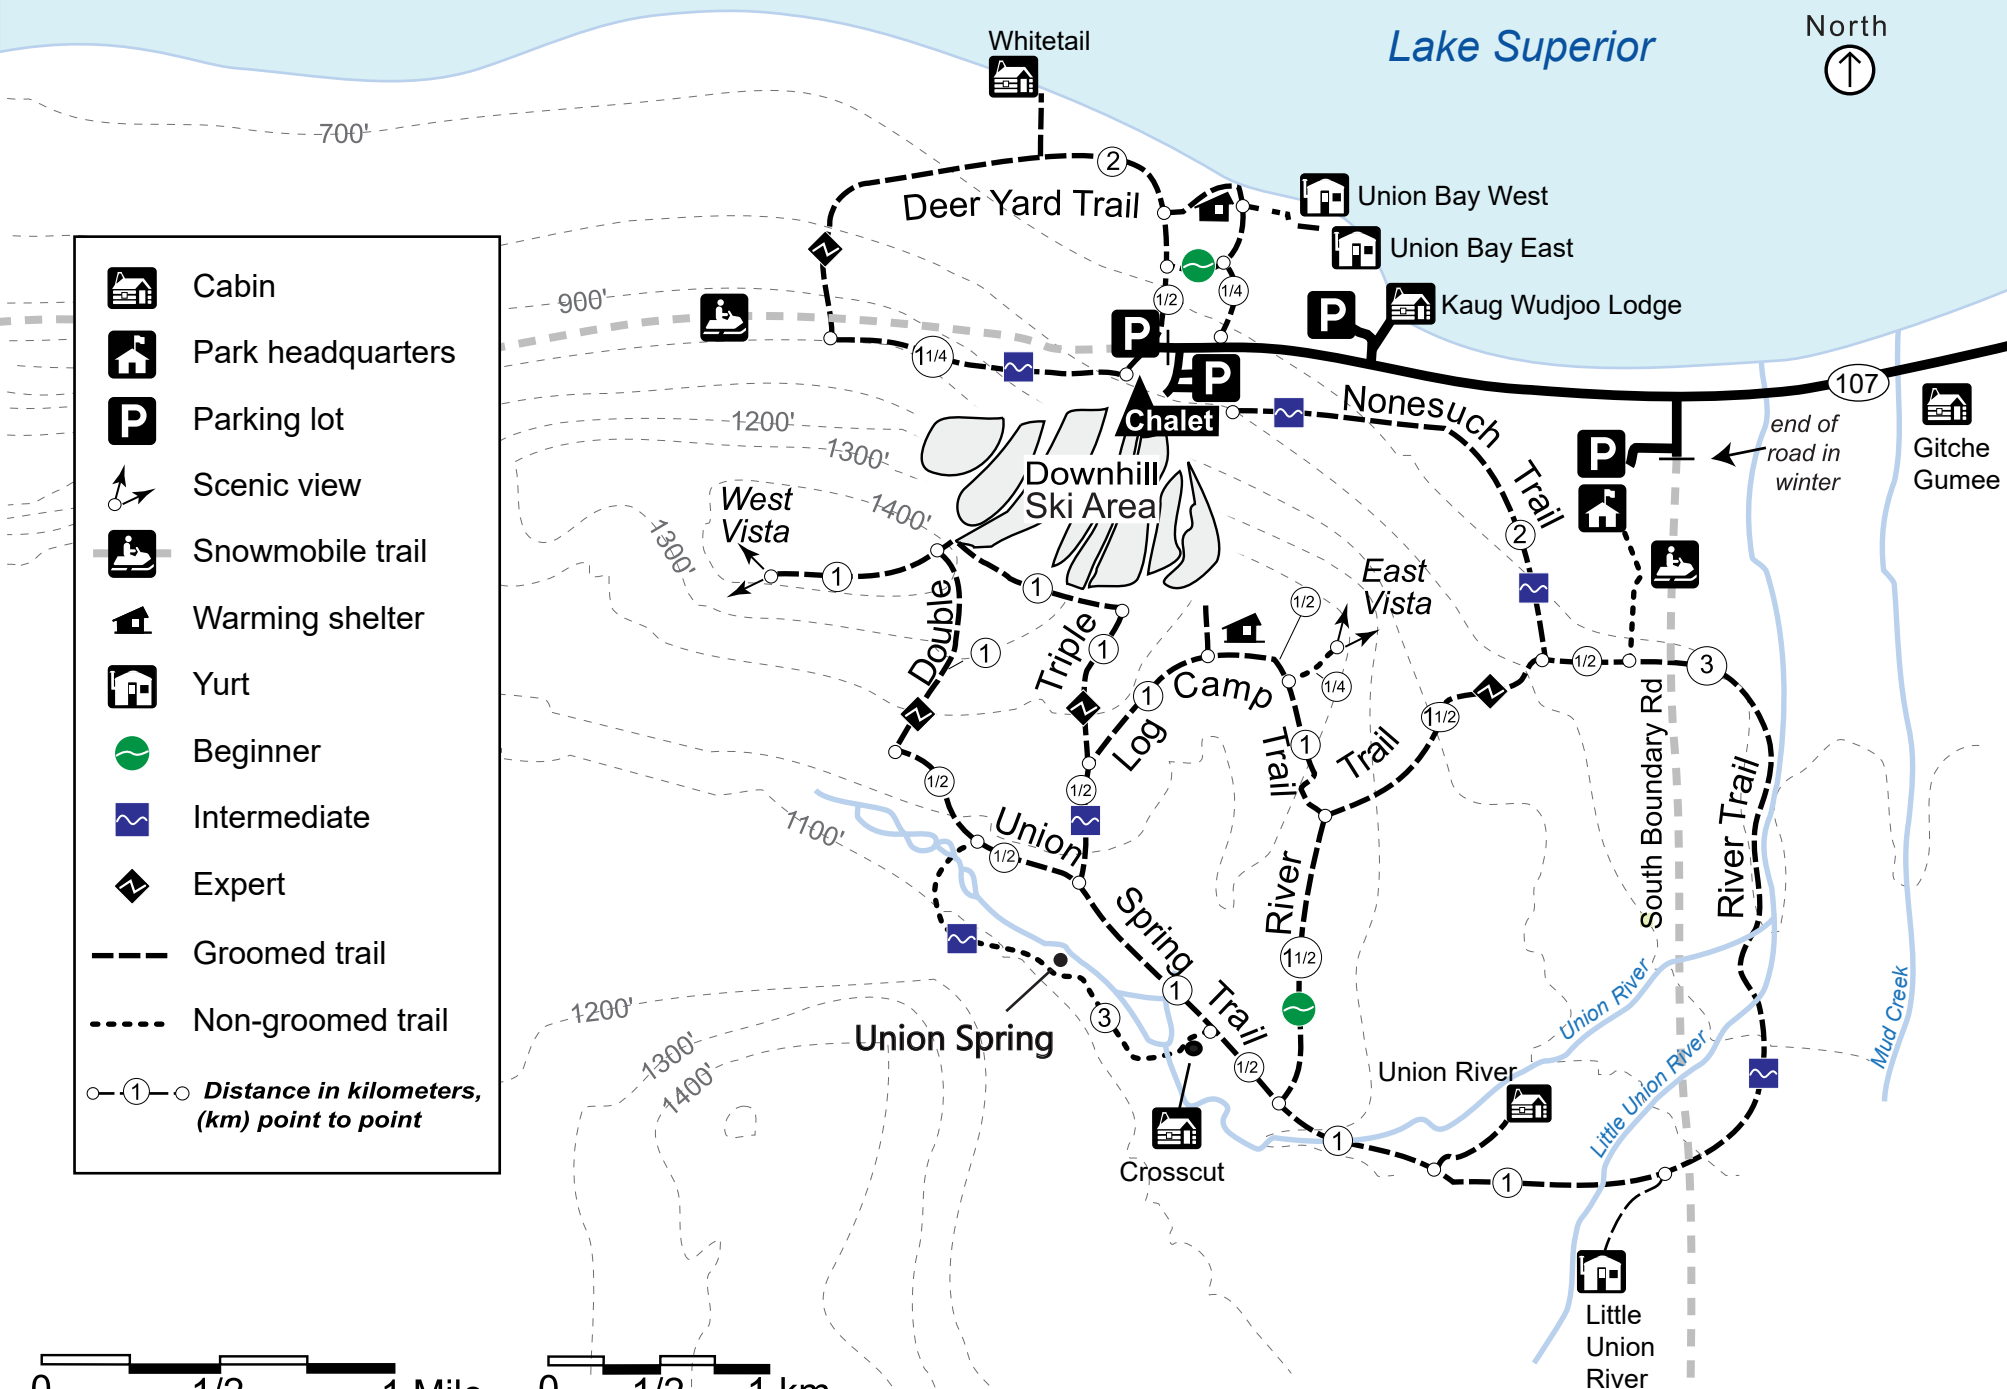

Porcupine Mountains Ski Trails

Distance in Kilometers

- Cabin
- Park headquarters
- Parking lot
- Scenic view
- Snowmobile trail
- Warming shelter
- Yurt
- Beginner
- Intermediate
- Expert
- Groomed trail
- Non-groomed trail
- Distance in kilometers, (km) point to point

Contour Interval = 100 feet