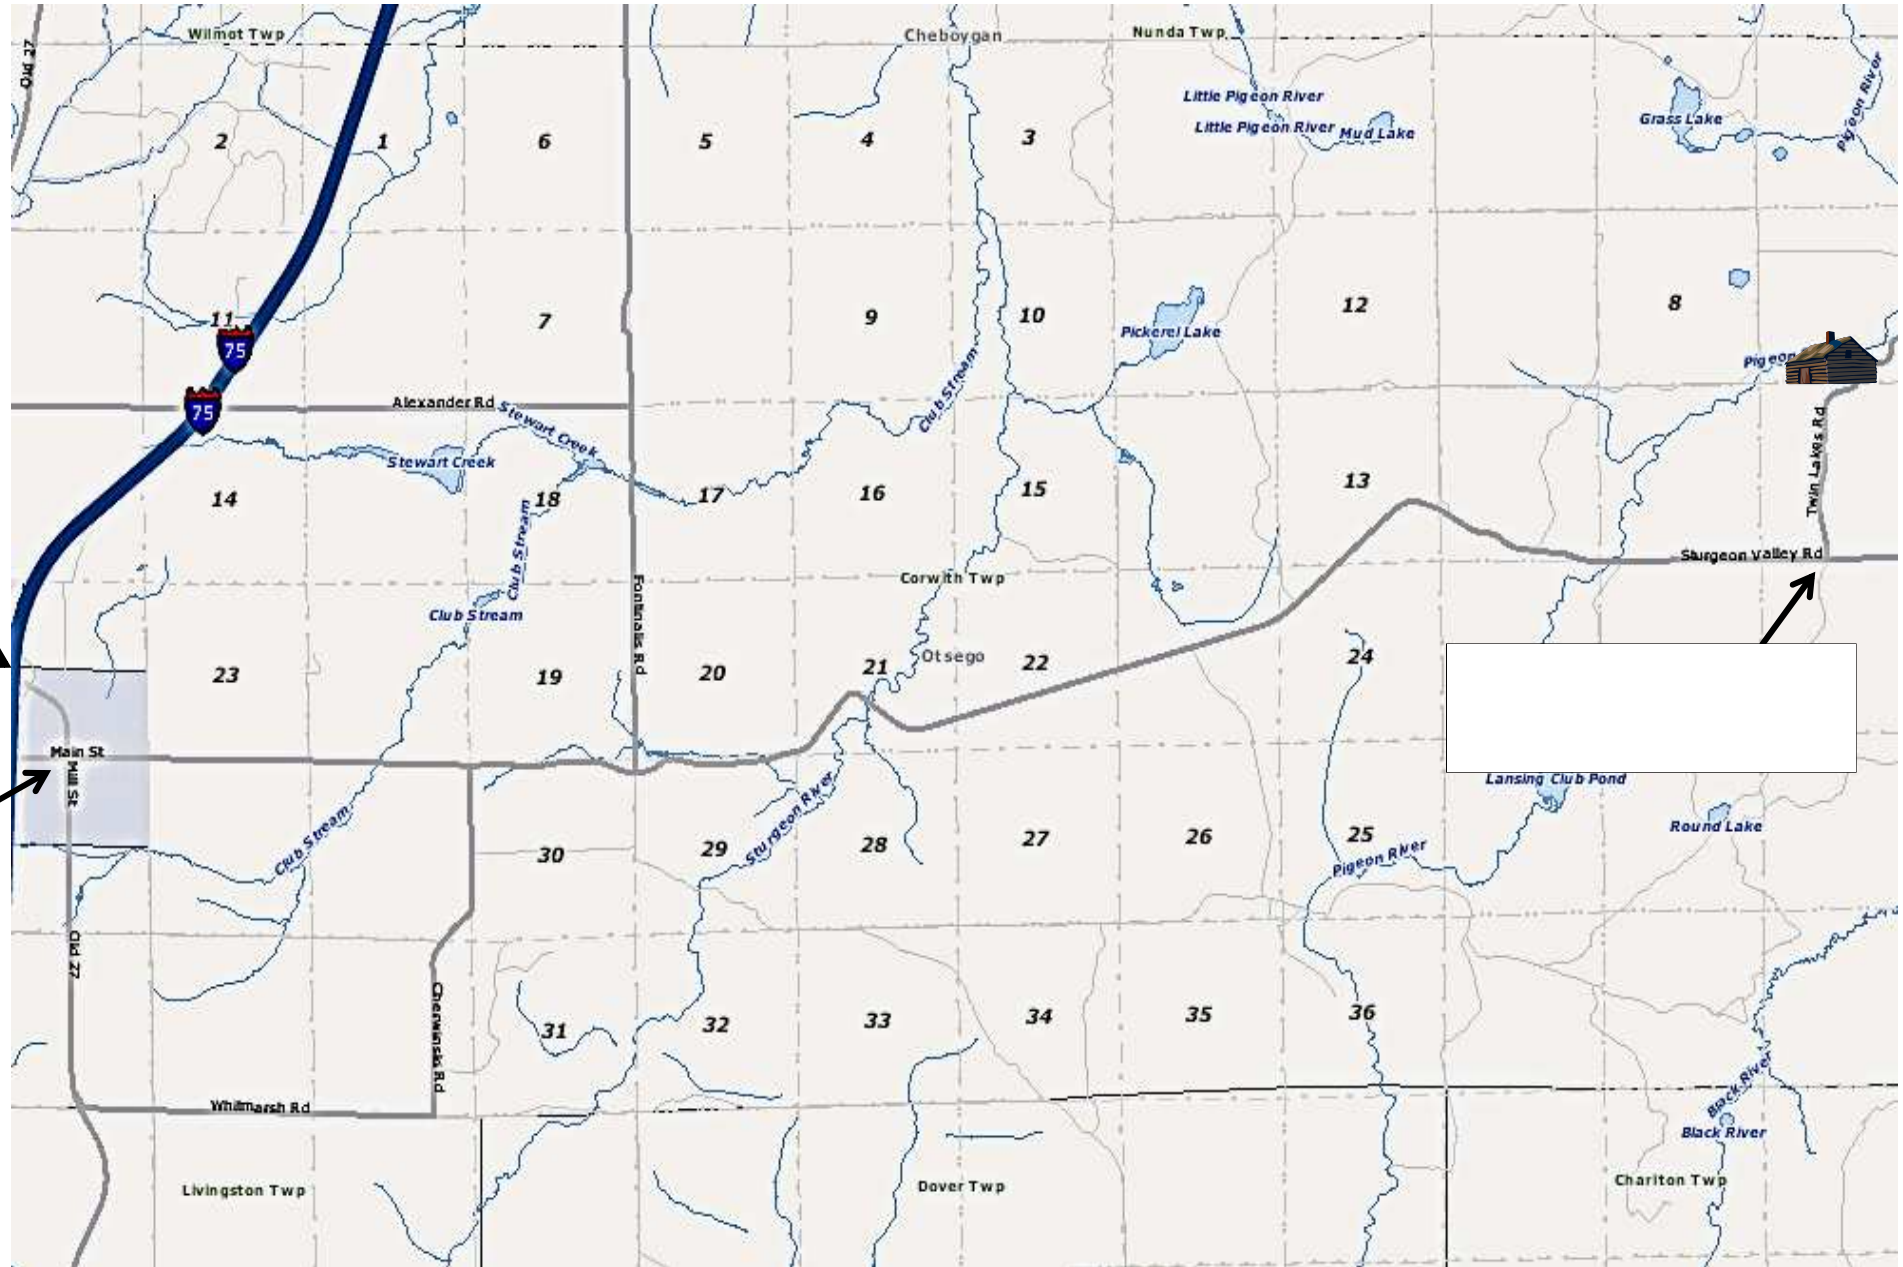

**The street address for the office generally does not work with many GPS Units.

DIRECTIONS TO THE PIGEON RIVER COUNTRY HEADQUARTERS
9966 TWIN LAKES ROAD**
VANDERBILT, MI 49795
989-983-4101

Exit 290
Vanderbilt

At Blinking light,
head east on
Sturgeon Valley
Road for
approximately 11
miles, to Twin
Lakes Road.