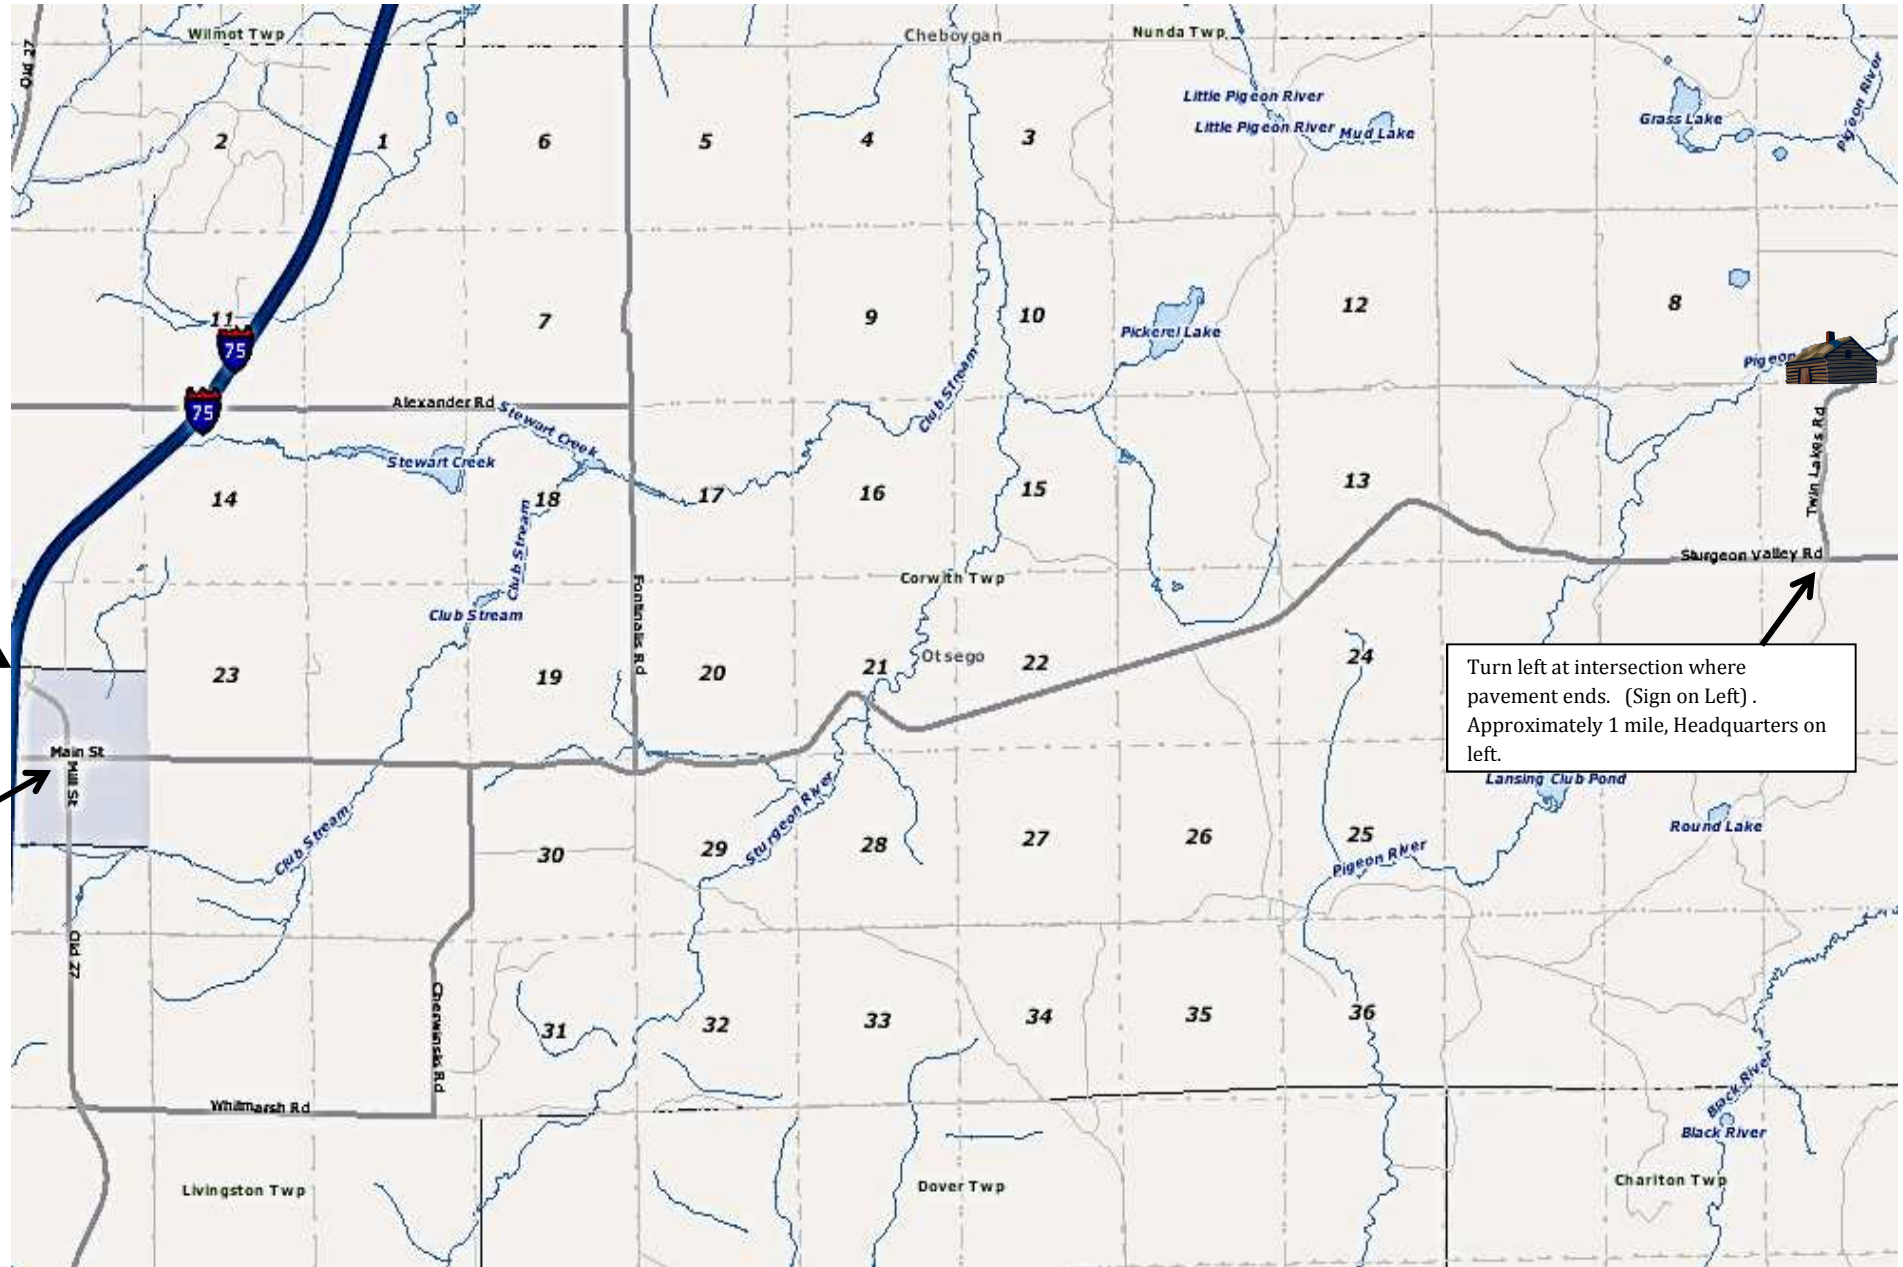

\*\*The street address for the office generally does not work with many GPS Units.

**DIRECTIONS TO THE PIGEON RIVER COUNTRY HEADQUARTERS**  
**9966 TWIN LAKES ROAD\*\***  
**VANDERBILT, MI 49795**  
**989-983-4101**

Exit 290  
Vanderbilt

At Blinking light,  
head east on  
Sturgeon Valley  
Road for  
approximately 11  
miles, to Twin  
Lakes Road.

Turn left at intersection where  
pavement ends. (Sign on Left).  
Approximately 1 mile, Headquarters on  
left.