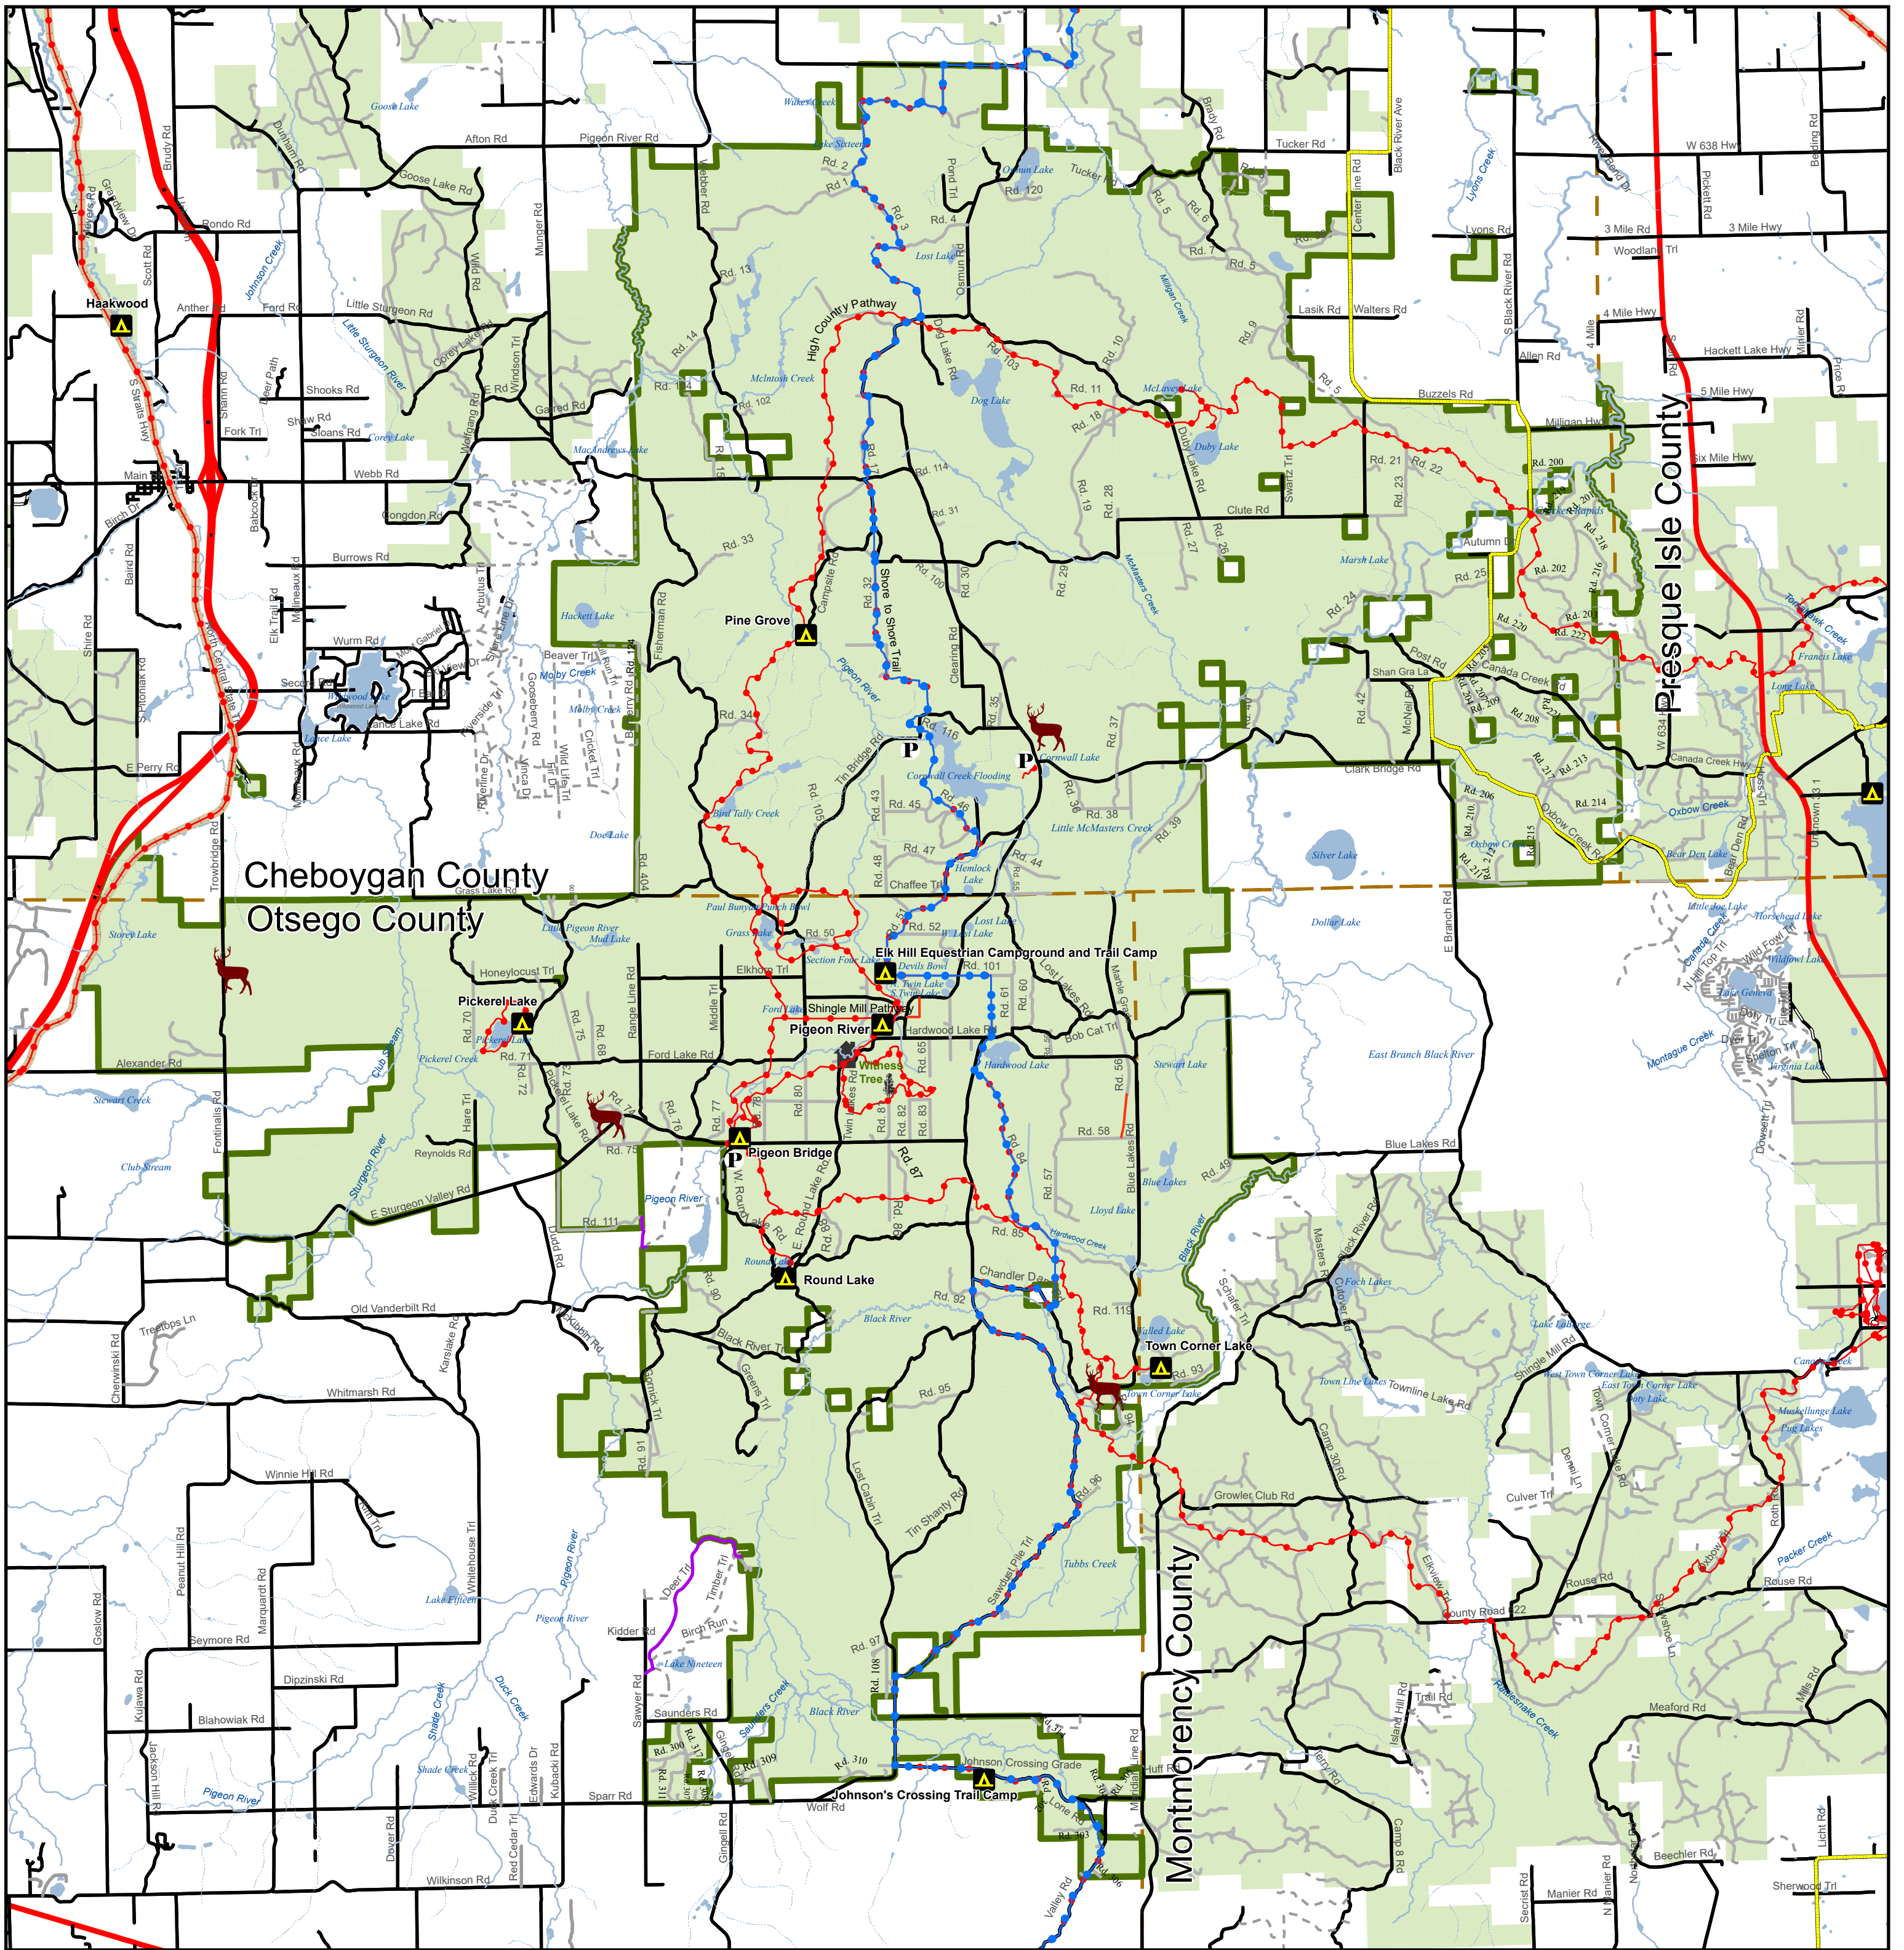

Pigeon River Country State Forest

Legend
Pigeon River Country State Forest Access Map

-  Pigeon River Country Headquarters
-  State Forest Campgrounds
-  Elk Viewing Areas
-  Parking

-  Michigan Cross Country Cycle Trail (MCCCT)
-  Designated Equestrian Trails
-  Designated Hiking Trails
-  Access Easement Through Private Land

-  Pigeon River Country Boundary
-  State Forests
-  Lakes and Rivers
-  Counties

Map Created 12/05/2022
 Resources Assessment Section