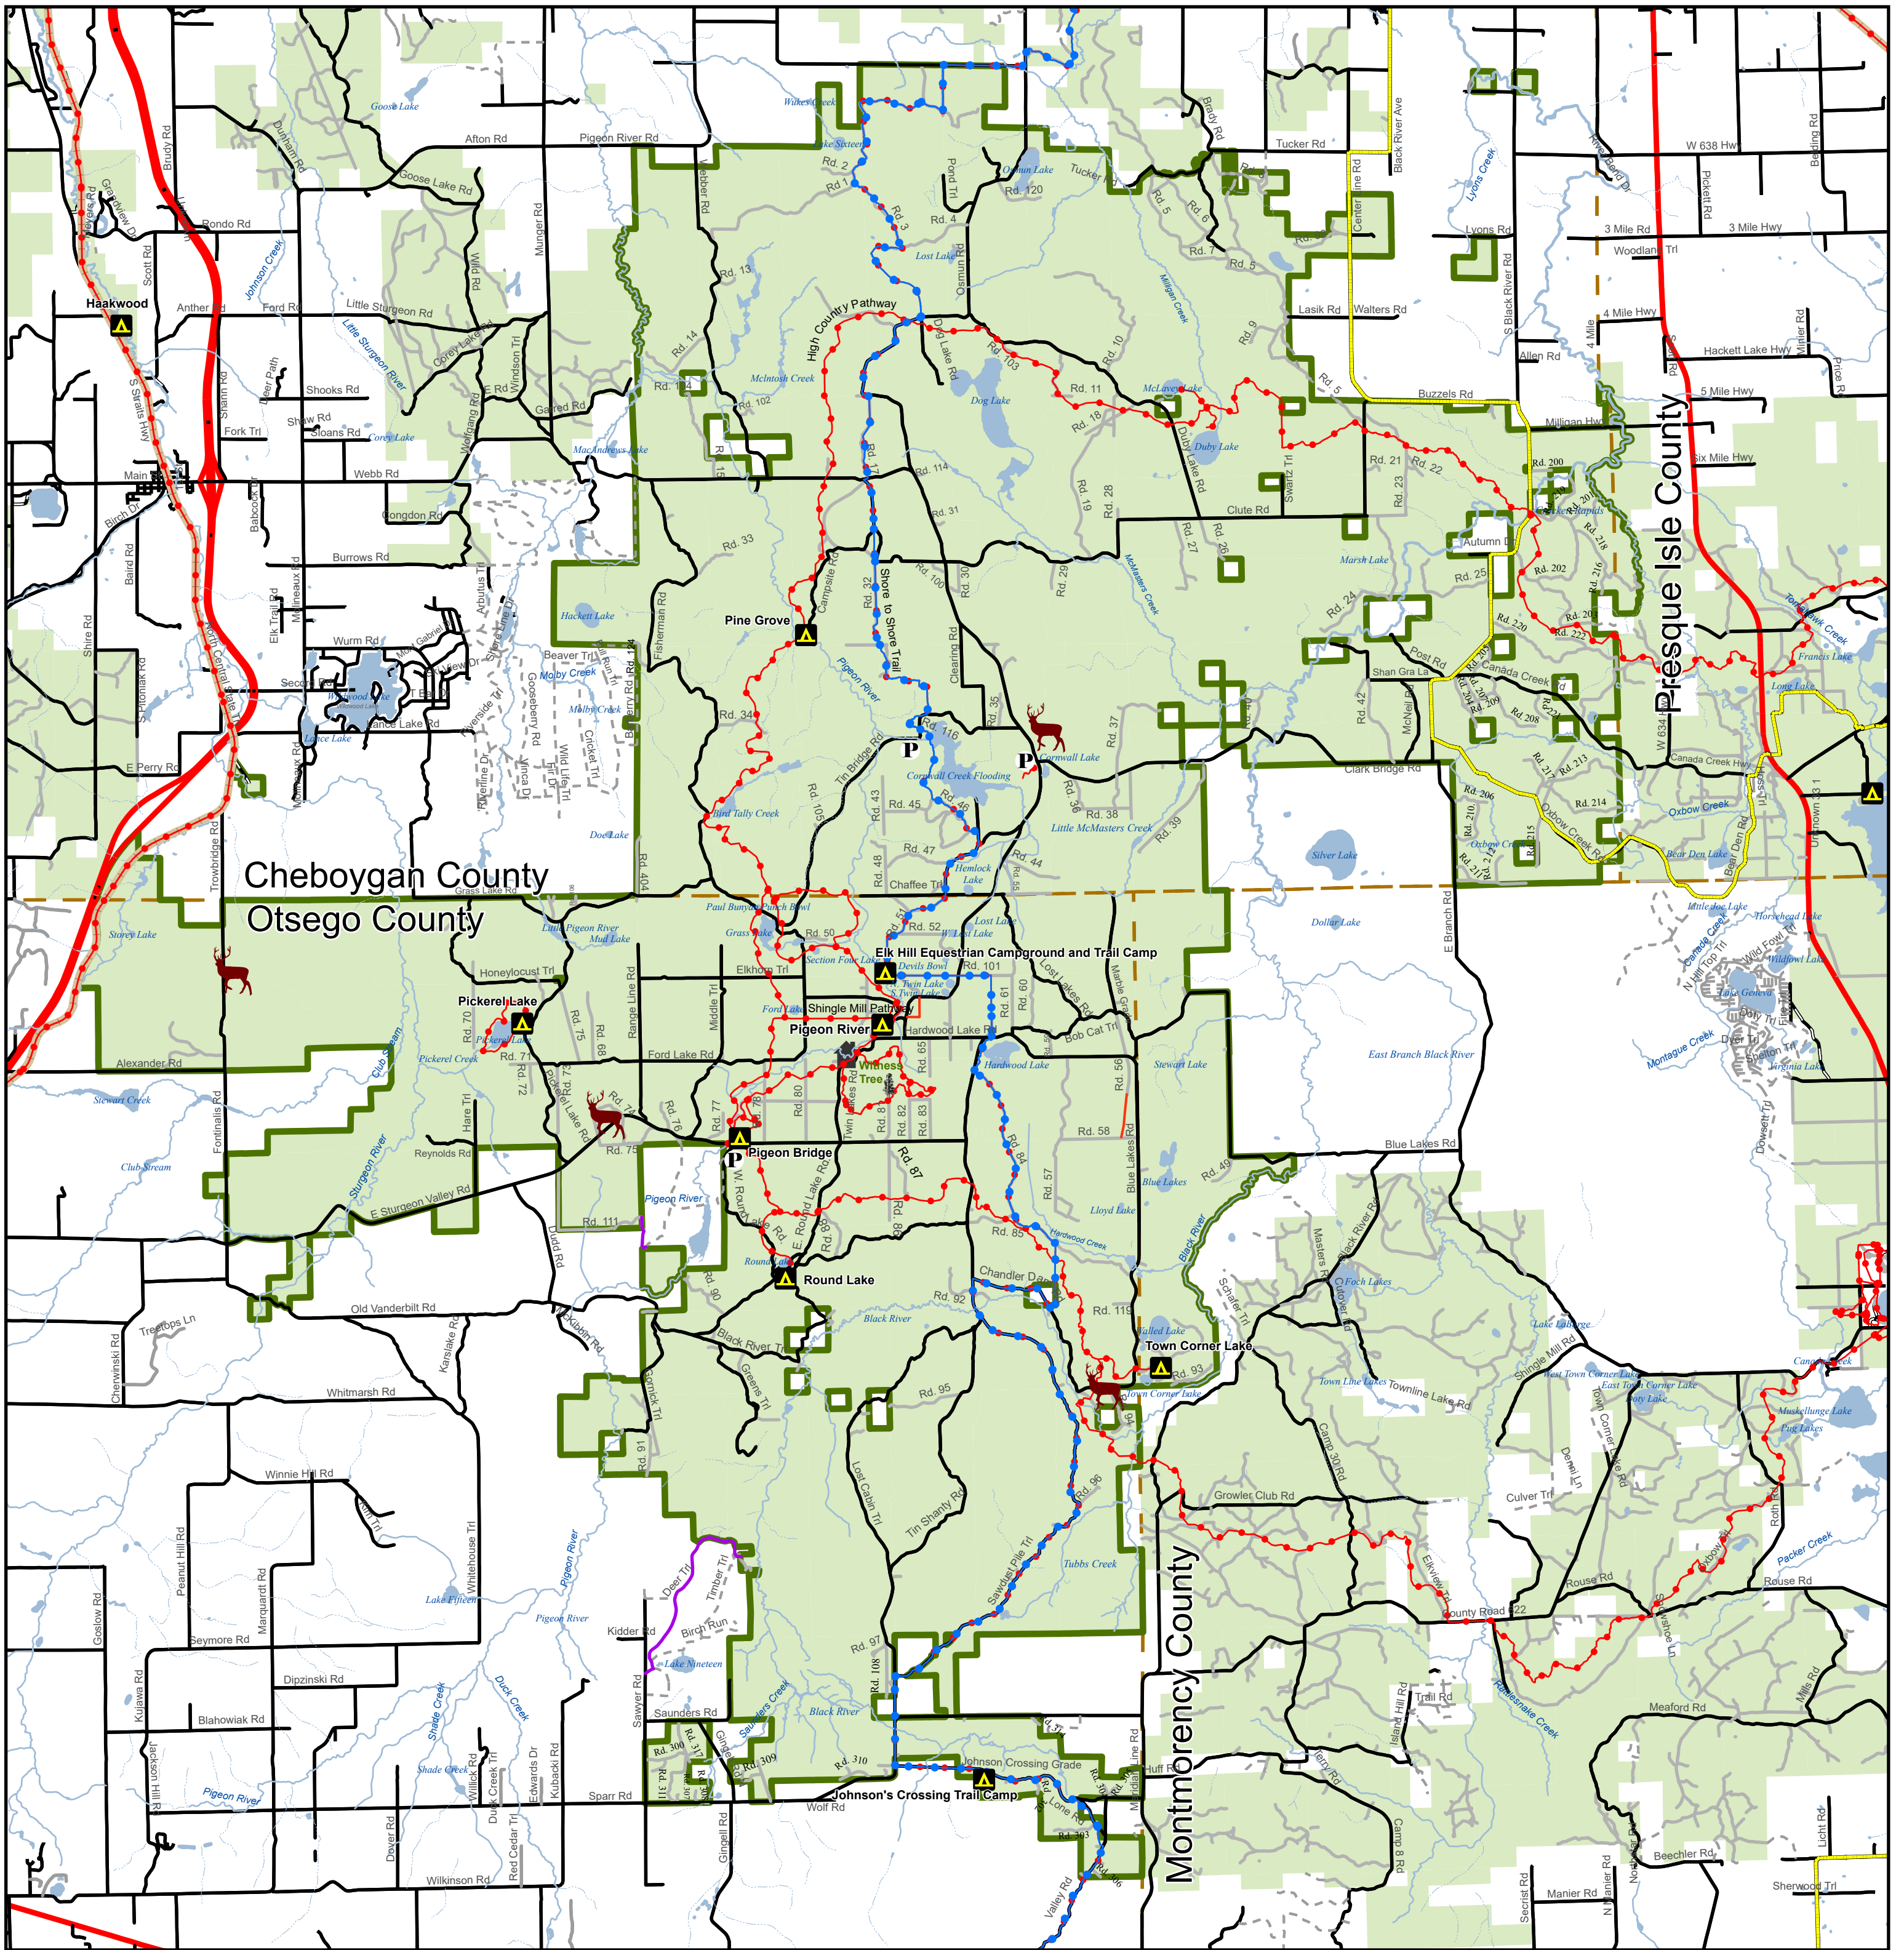

# Pigeon River Country State Forest

**Legend**  
**Pigeon River Country State Forest Access Map**

-  Pigeon River Country Headquarters
-  State Forest Campgrounds
-  Elk Viewing Areas
-  Parking

-  Michigan Cross Country Cycle Trail (MCCCT)
-  Designated Equestrian Trails
-  Designated Hiking Trails
-  Access Easement Through Private Land

-  Pigeon River Country Boundary
-  State Forests
-  Lakes and Rivers
-  Counties

Map Created 12/05/2022  
 Resources Assessment Section