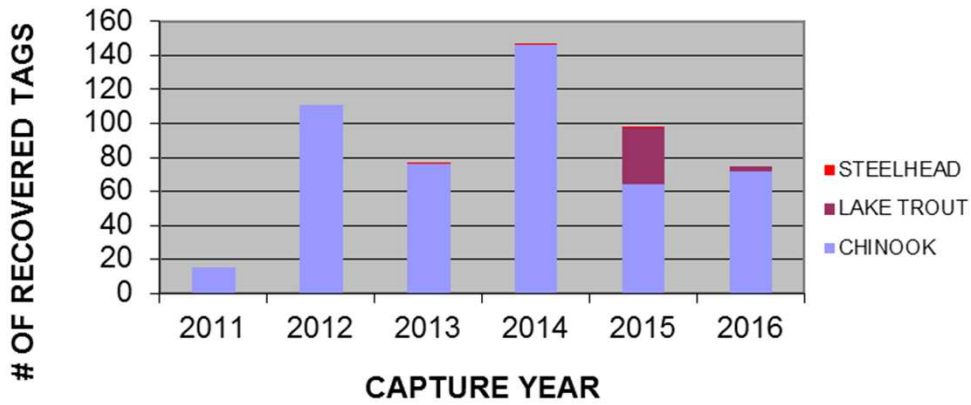

### CWT CHINOOK SALMON RECOVERED NEAR FAIRPORT BY AGE BY AGE AND CAPTURE YEAR