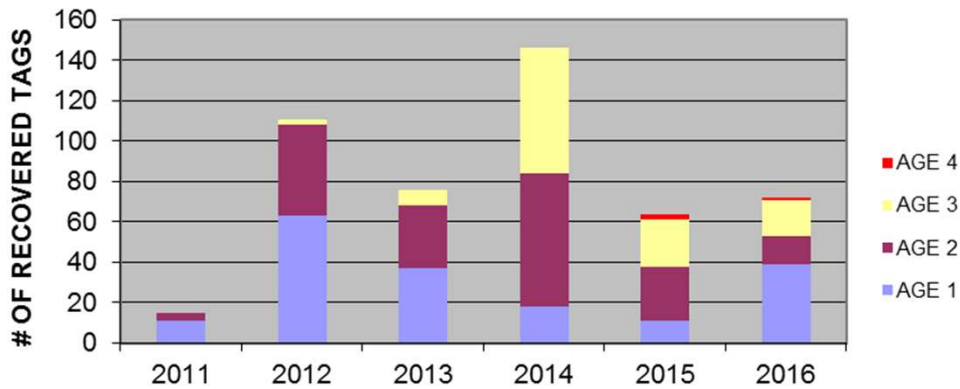

### CWT CHINOOK SALMON RECOVERED NEAR FAIRPORT BY AGE BY AGE AND CAPTURE YEAR