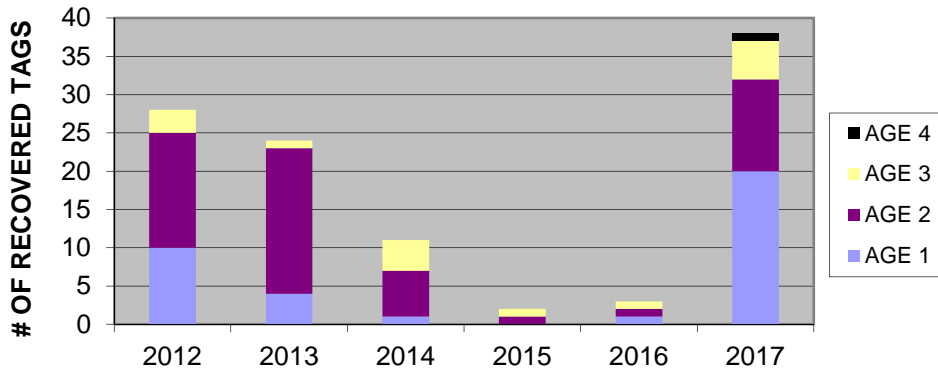

OF CODED WIRE TAGS (CWT) RECOVERED NEAR GLEN ARBOR & LELAND BY SPECIES

CWT CHINOOK SALMON RECOVERED NEAR GLEN ARBOR & LELAND BY AGE AND CAPTURE YEAR

STOCKING LOCATION OF CWT CHINOOK SALMON RECOVERED NEAR GLEN ARBOR & LELAND BY CAPTURE YEAR