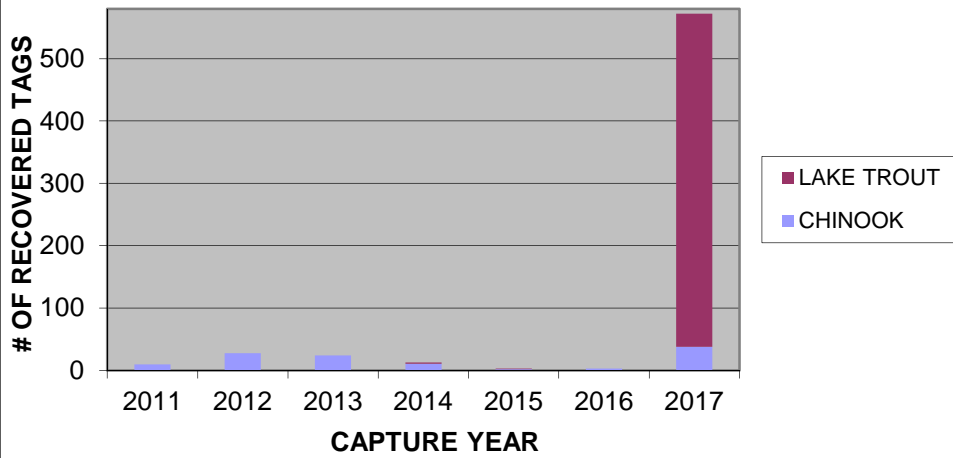

OF CODED WIRE TAGS (CWT) RECOVERED NEAR GLEN ARBOR & LELAND BY SPECIES

CWT CHINOOK SALMON RECOVERED NEAR GLEN ARBOR & LELAND BY AGE AND CAPTURE YEAR

STOCKING LOCATION OF CWT CHINOOK SALMON RECOVERED NEAR GLEN ARBOR & LELAND BY CAPTURE YEAR