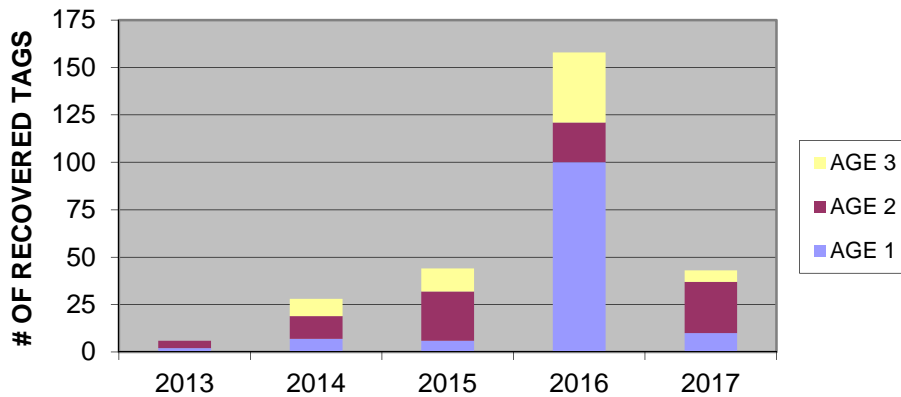

### # OF CODED WIRE TAGS (CWT) RECOVERED NEAR MANISTIQUE BY SPECIES

### CWT CHINOOK SALMON RECOVERED NEAR MANISTIQUE BY AGE AND CAPTURE YEAR