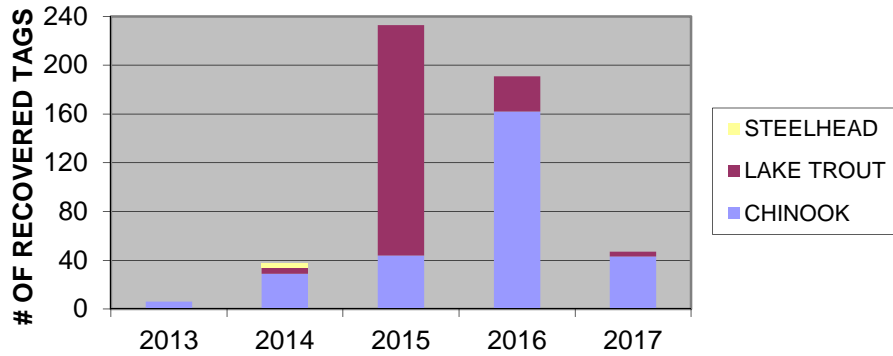

### # OF CODED WIRE TAGS (CWT) RECOVERED NEAR MANISTIQUE BY SPECIES

### CWT CHINOOK SALMON RECOVERED NEAR MANISTIQUE BY AGE AND CAPTURE YEAR