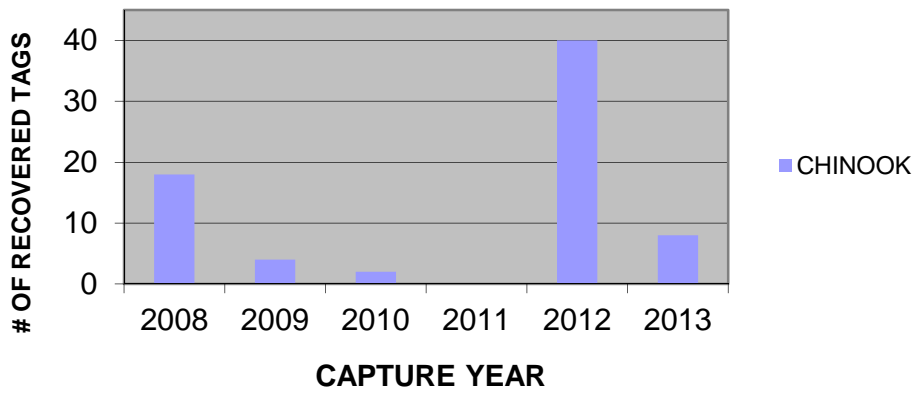

### # OF CODED WIRE TAG (CWT) RECOVERED NEAR MENOMINEE BY SPECIES

### CWT CHINOOK SALMON RECOVERED NEAR MENOMINEE BY AGE AND CAPTURE YEAR