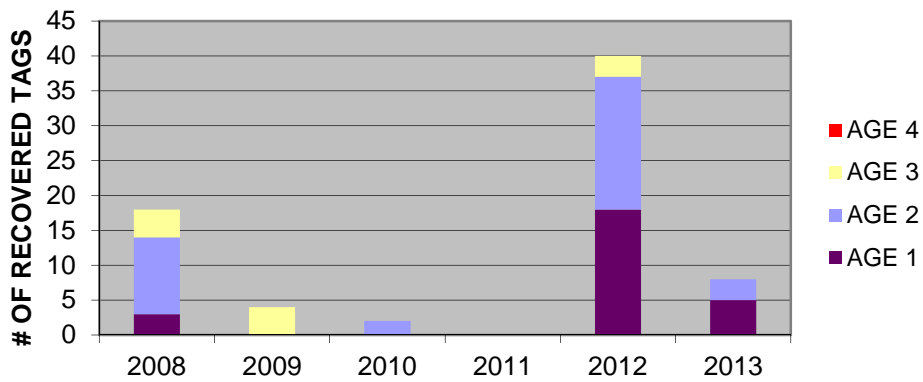

### # OF CODED WIRE TAG (CWT) RECOVERED NEAR MENOMINEE BY SPECIES

### CWT CHINOOK SALMON RECOVERED NEAR MENOMINEE BY AGE AND CAPTURE YEAR