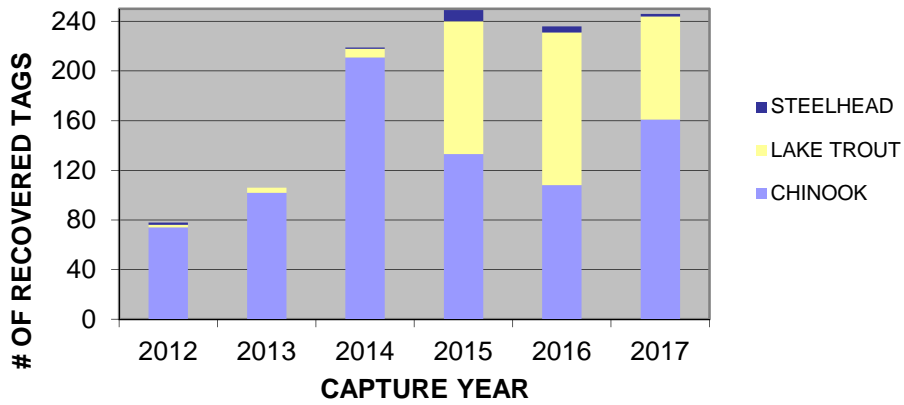

### # OF CODED WIRE TAGS (CWT) RECOVERED NEAR MUSKEGON & WHITEHALL BY SPECIES

### CWT CHINOOK SALMON RECOVERED NEAR MUSKEGON & WHITEHALL BY AGE AND CAPTURE YEAR