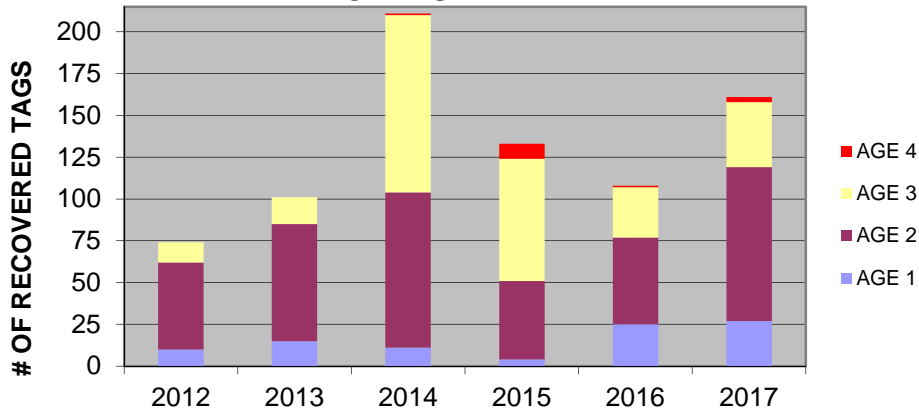

### # OF CODED WIRE TAGS (CWT) RECOVERED NEAR MUSKEGON & WHITEHALL BY SPECIES

### CWT CHINOOK SALMON RECOVERED NEAR MUSKEGON & WHITEHALL BY AGE AND CAPTURE YEAR