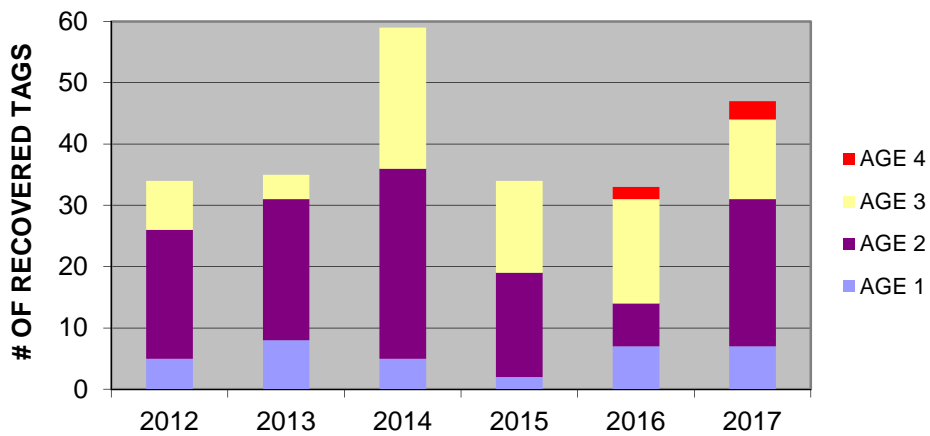

OF CODED WIRE TAGS (CWT) RECOVERED NEAR PENTWATER BY SPECIES

CWT CHINOOK SALMON RECOVERED NEAR PENTWATER BY AGE AND CAPTURE YEAR

STOCKING LOCATION OF CWT CHINOOK SALMON RECOVERED NEAR PENTWATER BY CAPTURE YEAR