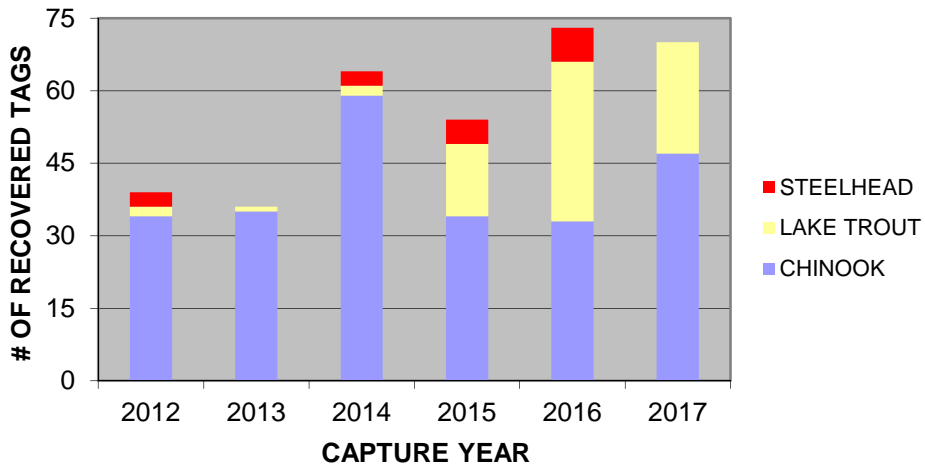

OF CODED WIRE TAGS (CWT) RECOVERED NEAR PENTWATER BY SPECIES

CWT CHINOOK SALMON RECOVERED NEAR PENTWATER BY AGE AND CAPTURE YEAR

STOCKING LOCATION OF CWT CHINOOK SALMON RECOVERED NEAR PENTWATER BY CAPTURE YEAR